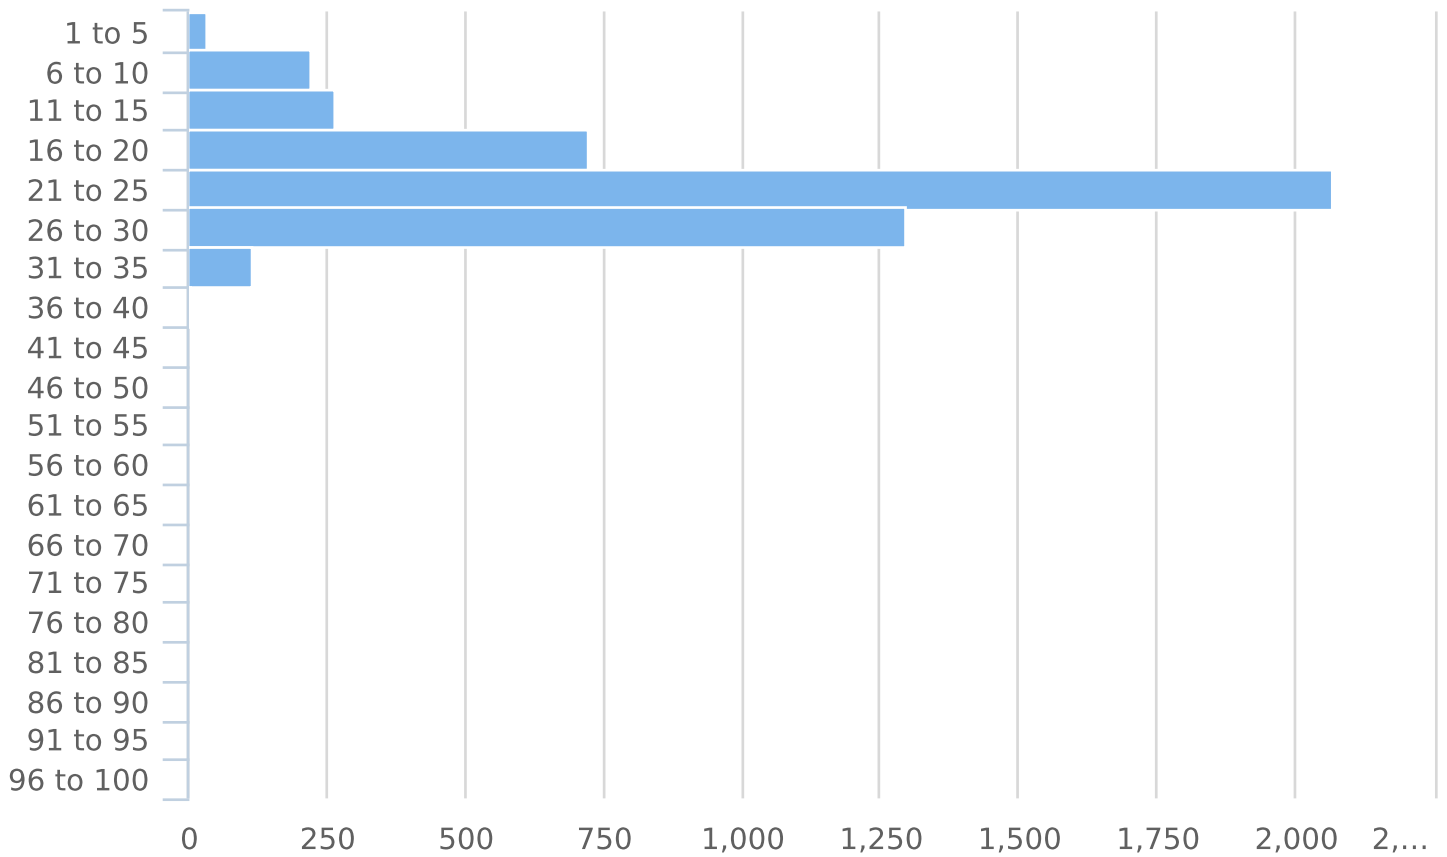

Time View: By Hour (Total Volumes)

Speed Bins: Size 5, Range 1 to 100

Site: 5403 Brooke Farm Dr, NB

Time of Day: 0:00 to 23:59

Dates: 6/10/2020 to 6/16/2020

Total Vehicles by Speed Bin

Total Volume by Hour

Generated by Christopher Irwin from City of Dunwoody (GA) on Jun 17, 2020 at 6:57:59 AM

Time View: By Week (Total Volumes)

Speed Bins: Size 5, Range 1 to 100

Site: 5403 Brooke Farm Dr, NB

Time of Day: 0:00 to 23:59

Dates: 6/10/2020 to 6/16/2020

Week	Spd Lim	1 to 5	6 to 10	11 to 15	16 to 20	21 to 25	26 to 30	31 to 35	36 to 40	41 to 45	46 to 50	51 to 55	56 to 60	61 to 65	66 to 70	71 to 75	76 to 80	81 to 85	86 to 90	91 to 95	96 to 100	Avg Spd	Total #
6/7/2020	25	22	114	157	428	1294	768	65	6	0	0	0	0	0	0	0	0	0	0	0	0	23.0	2854
6/14/2020	25	10	106	106	296	774	528	53	0	0	0	0	0	0	0	0	0	0	0	0	0	23.2	1873
Total #		32	220	263	724	2068	1296	118	6	0	0	0	0	0	0	0	0	0	0	0	0	23.1	4727