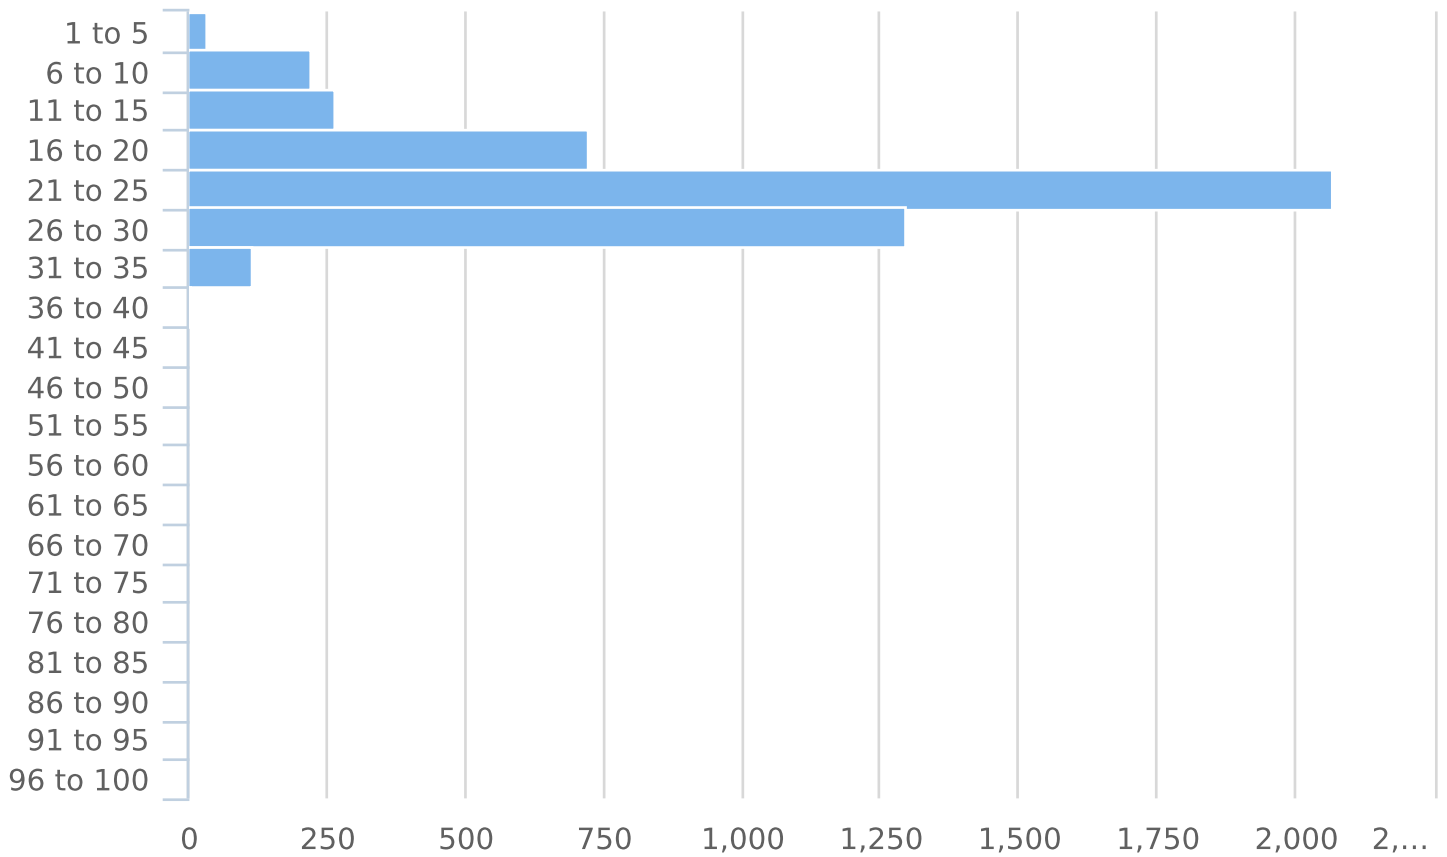

Time View: By Date (Total Volumes)
Speed Bins: Size 5, Range 1 to 100
Site: 5403 Brooke Farm Dr, NB

Time of Day: 0:00 to 23:59
Dates: 6/10/2020 to 6/16/2020

Total Vehicles by Speed Bin