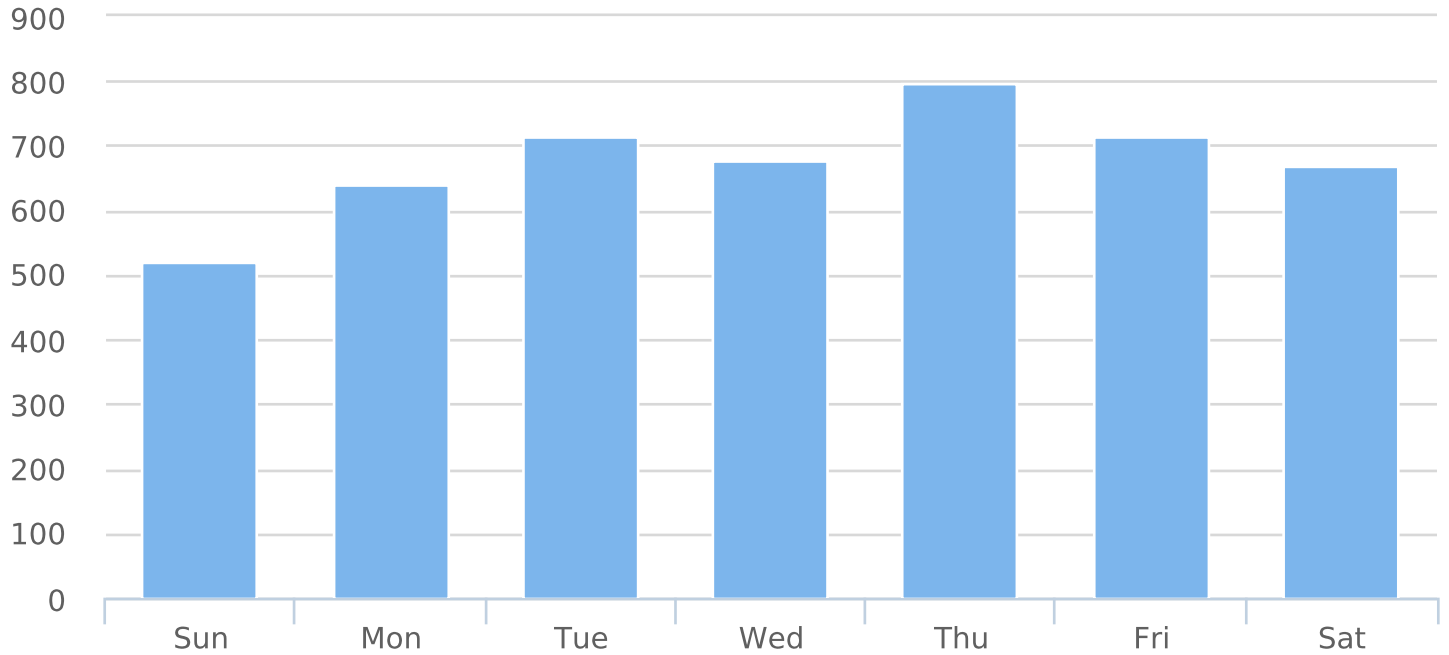

Generated by Christopher Irwin from City of Dunwoody (GA) on Jun 17, 2020 at 6:59:3 AM

Time View: By Day of Week (Avg Volumes)

Speed Bins: Size 5, Range 1 to 100

Site: 5403 Brooke Farm Dr, NB

Time of Day: 0:00 to 23:59

Dates: 6/10/2020 to 6/16/2020

Volume by Day

Volume By Time Report

Generated by Christopher Irwin from City of Dunwoody (GA) on Jun 17, 2020 at 7:1:1 AM

Time View: By Week (Total Volumes)

Speed Bins: Size 5, Range 1 to 100

Site: 5403 Brooke Farm Dr, NB

Time of Day: 0:00 to 23:59

Dates: 6/10/2020 to 6/16/2020

Week	00:00	01:00	02:00	03:00	04:00	05:00	06:00	07:00	08:00	09:00	10:00	11:00	12:00	13:00	14:00	15:00	16:00	17:00	18:00	19:00	20:00	21:00	22:00	23:00	Total
6/7/2020	10	2	1	2	0	7	47	189	143	220	206	223	243	264	219	181	187	193	195	109	100	67	26	20	2854
6/14/2020	5	1	0	2	0	5	36	170	114	125	155	157	170	148	146	123	119	139	90	62	63	25	11	7	1873
Total #	15	3	1	4	0	12	83	359	257	345	361	380	413	412	365	304	306	332	285	171	163	92	37	27	4727