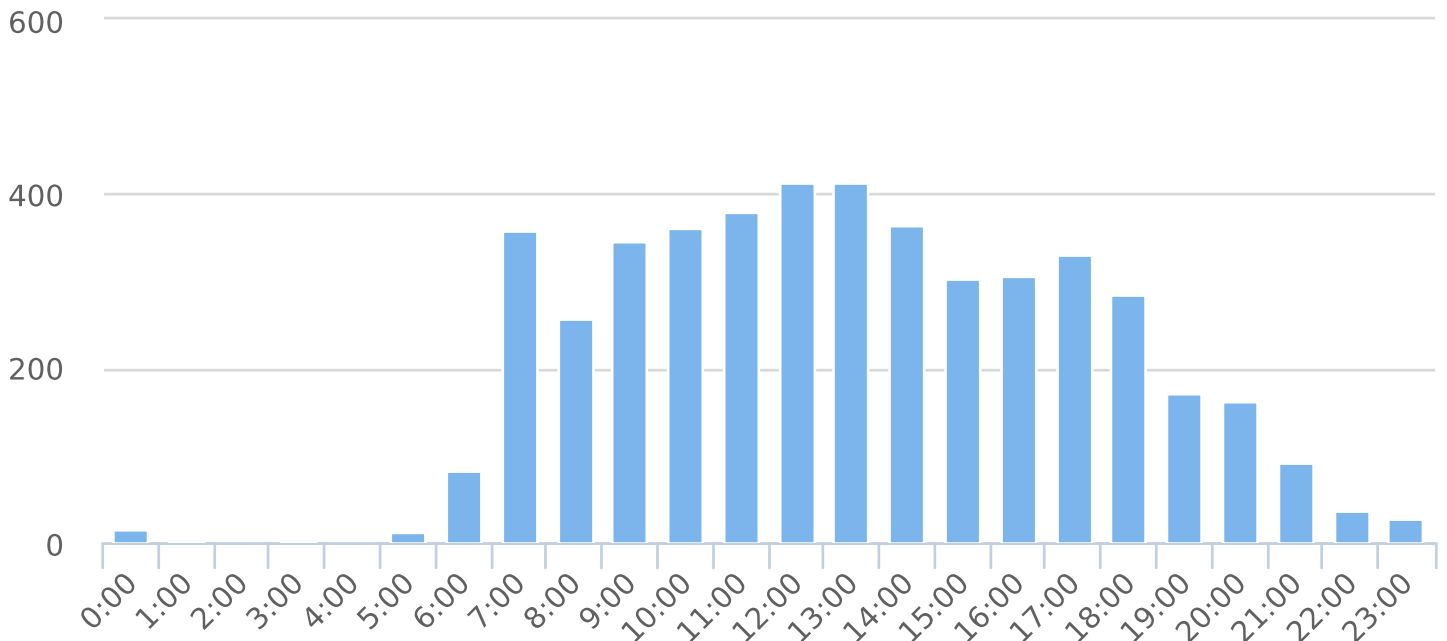

Time View: By Hour (Total Volumes)

Speed Bins: Size 5, Range 1 to 100

Site: 5403 Brooke Farm Dr, NB

Time of Day: 0:00 to 23:59

Dates: 6/10/2020 to 6/16/2020

Total Vehicles by Speed Bin

Total Volume by Hour

Generated by Christopher Irwin from City of Dunwoody (GA) on Jun 17, 2020 at 6:57:59 AM