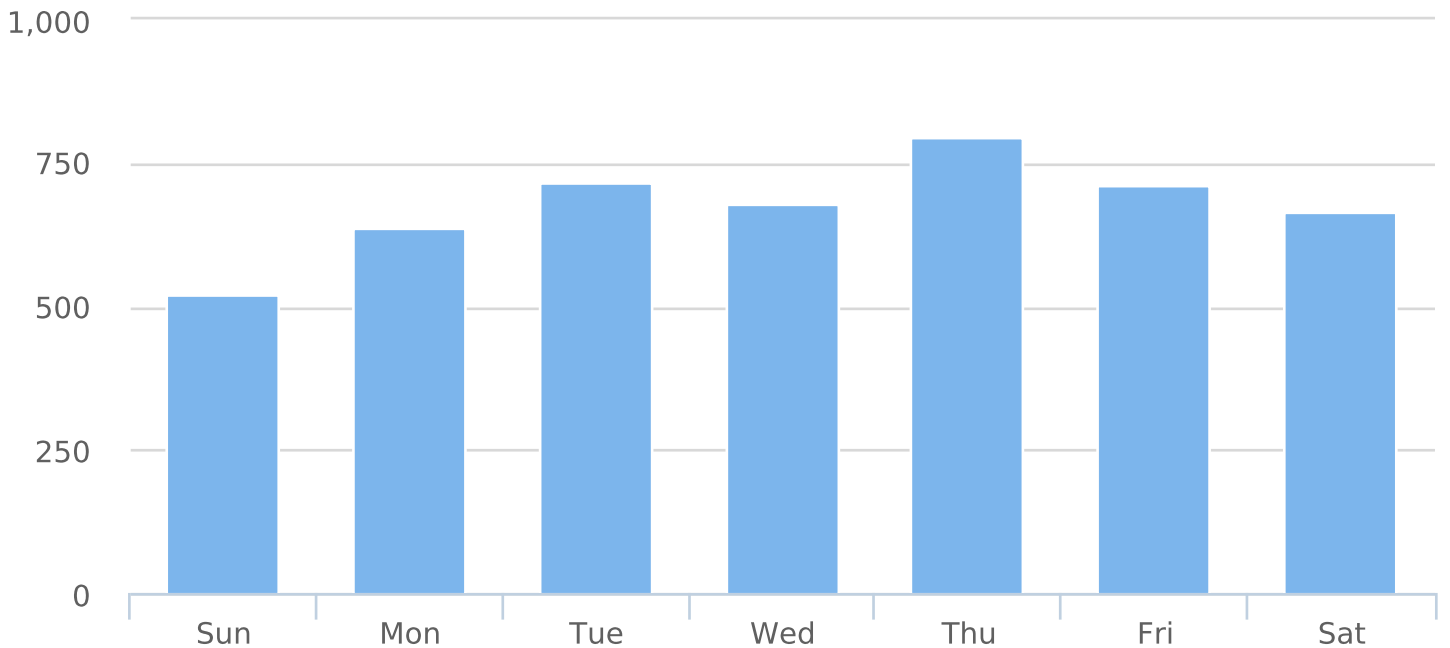

Site: 5403 Brooke Farm Dr, NB

Time of Day: 0:00 to 23:59

Dates: 6/10/2020 to 6/16/2020

Day of Week	Spd Lim	1 to 5	6 to 10	11 to 15	16 to 20	21 to 25	26 to 30	31 to 35	36 to 40	41 to 45	46 to 50	51 to 55	56 to 60	61 to 65	66 to 70	71 to 75	76 to 80	81 to 85	86 to 90	91 to 95	96 to 100	Avg Spd	Avg #
Sun	25	7	30	44	75	210	134	20	0	0	0	0	0	0	0	0	0	0	0	0	0	23.1	520
Mon	25	2	29	24	107	270	189	17	0	0	0	0	0	0	0	0	0	0	0	0	0	23.2	638
Tue	25	1	47	38	114	294	205	16	0	0	0	0	0	0	0	0	0	0	0	0	0	23.4	715
Wed	25	12	35	27	114	315	159	16	0	0	0	0	0	0	0	0	0	0	0	0	0	22.4	678
Thu	25	2	25	55	117	346	229	21	1	0	0	0	0	0	0	0	0	0	0	0	0	23.2	796
Fri	25	3	19	35	106	338	195	15	2	0	0	0	0	0	0	0	0	0	0	0	0	23.2	713
Sat	25	5	35	40	91	295	185	13	3	0	0	0	0	0	0	0	0	0	0	0	0	23.0	667
Avg #		5	31	38	103	295	185	17	1	0	0	0	0	0	0	0	0	0	0	0	0	23.1	675

Time View: By Day of Week (Avg Volumes)

Speed Bins: Size 5, Range 1 to 100

Site: 5403 Brooke Farm Dr, NB

Time of Day: 0:00 to 23:59

Dates: 6/10/2020 to 6/16/2020

Average Vehicles by Speed Bin

Average Volume by Day of Week

Dates: 6/10/2020 to 6/16/2020

Day of Week	Spd Lim	1 to 5	6 to 10	11 to 15	16 to 20	21 to 25	26 to 30	31 to 35	36 to 40	41 to 45	46 to 50	51 to 55	56 to 60	61 to 65	66 to 70	71 to 75	76 to 80	81 to 85	86 to 90	91 to 95	96 to 100	Avg Spd	Avg #	
Sun	25	7	30	44	75	210	134	20	0	0	0	0	0	0	0	0	0	0	0	0	0	0	23.1	520
Mon	25	2	29	24	107	270	189	17	0	0	0	0	0	0	0	0	0	0	0	0	0	0	23.2	638
Tue	25	1	47	38	114	294	205	16	0	0	0	0	0	0	0	0	0	0	0	0	0	0	23.4	715
Wed	25	12	35	27	114	315	159	16	0	0	0	0	0	0	0	0	0	0	0	0	0	0	22.4	678
Thu	25	2	25	55	117	346	229	21	1	0	0	0	0	0	0	0	0	0	0	0	0	0	23.2	796
Fri	25	3	19	35	106	338	195	15	2	0	0	0	0	0	0	0	0	0	0	0	0	0	23.2	713
Sat	25	5	35	40	91	295	185	13	3	0	0	0	0	0	0	0	0	0	0	0	0	0	23.0	667
Avg #		5	31	38	103	295	185	17	1	0	0	0	0	0	0	0	0	0	0	0	0	0	23.1	675