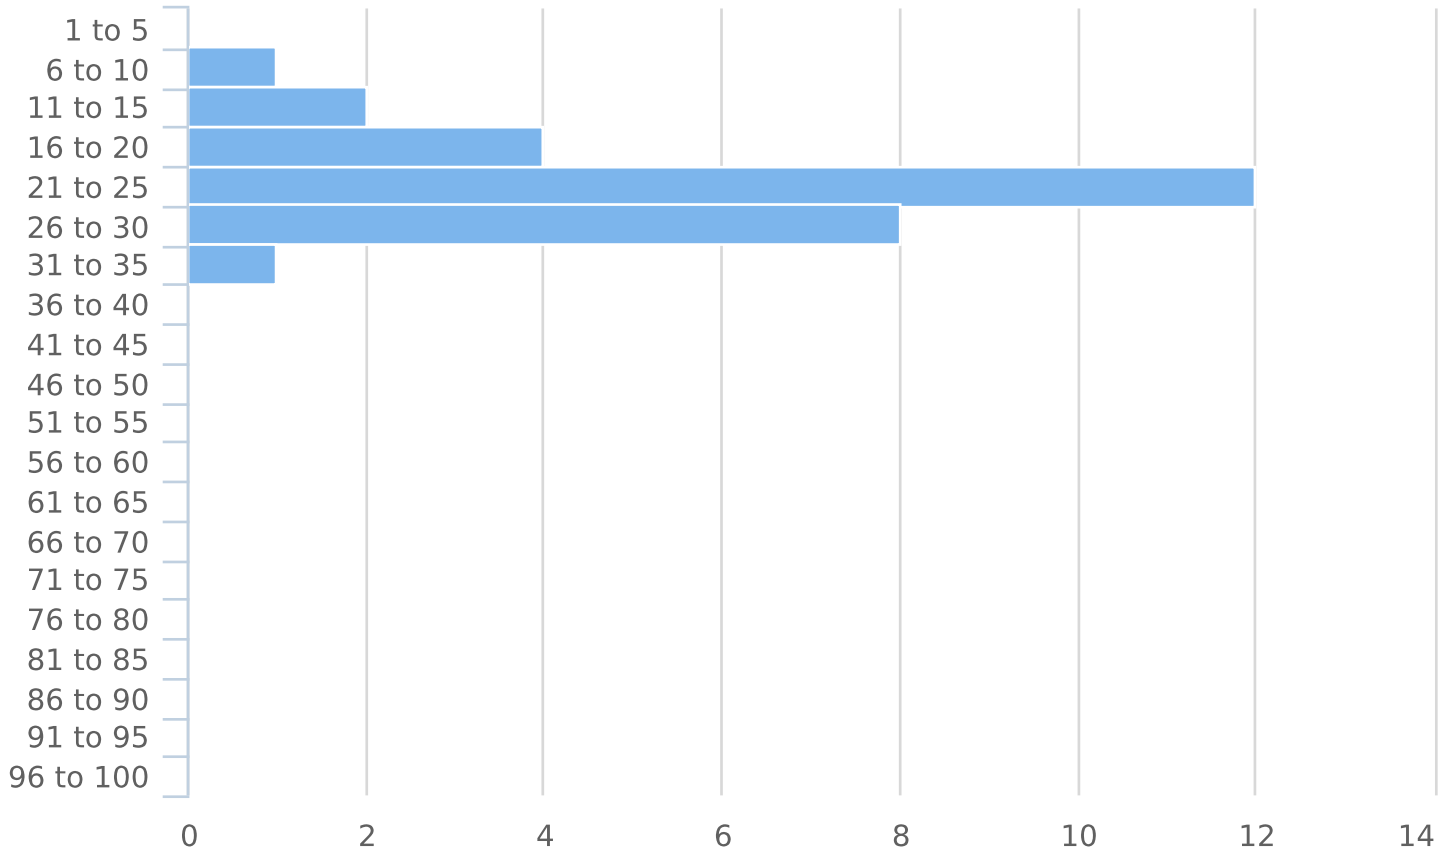

Time View: By Day of Week (Avg Volumes)

Speed Bins: Size 5, Range 1 to 100

Site: 5403 Brooke Farm Dr, NB

Time of Day: 0:00 to 23:59

Dates: 6/10/2020 to 6/16/2020

Average Vehicles by Speed Bin

Average Volume by Day of Week

Time View: By Hour (Avg Volumes)
 Speed Bins: Size 5, Range 1 to 100
 Site: 5403 Brooke Farm Dr, NB

Time of Day: 0:00 to 23:59
 Dates: 6/10/2020 to 6/16/2020

Average Vehicles by Speed Bin

Average Volume by Hour