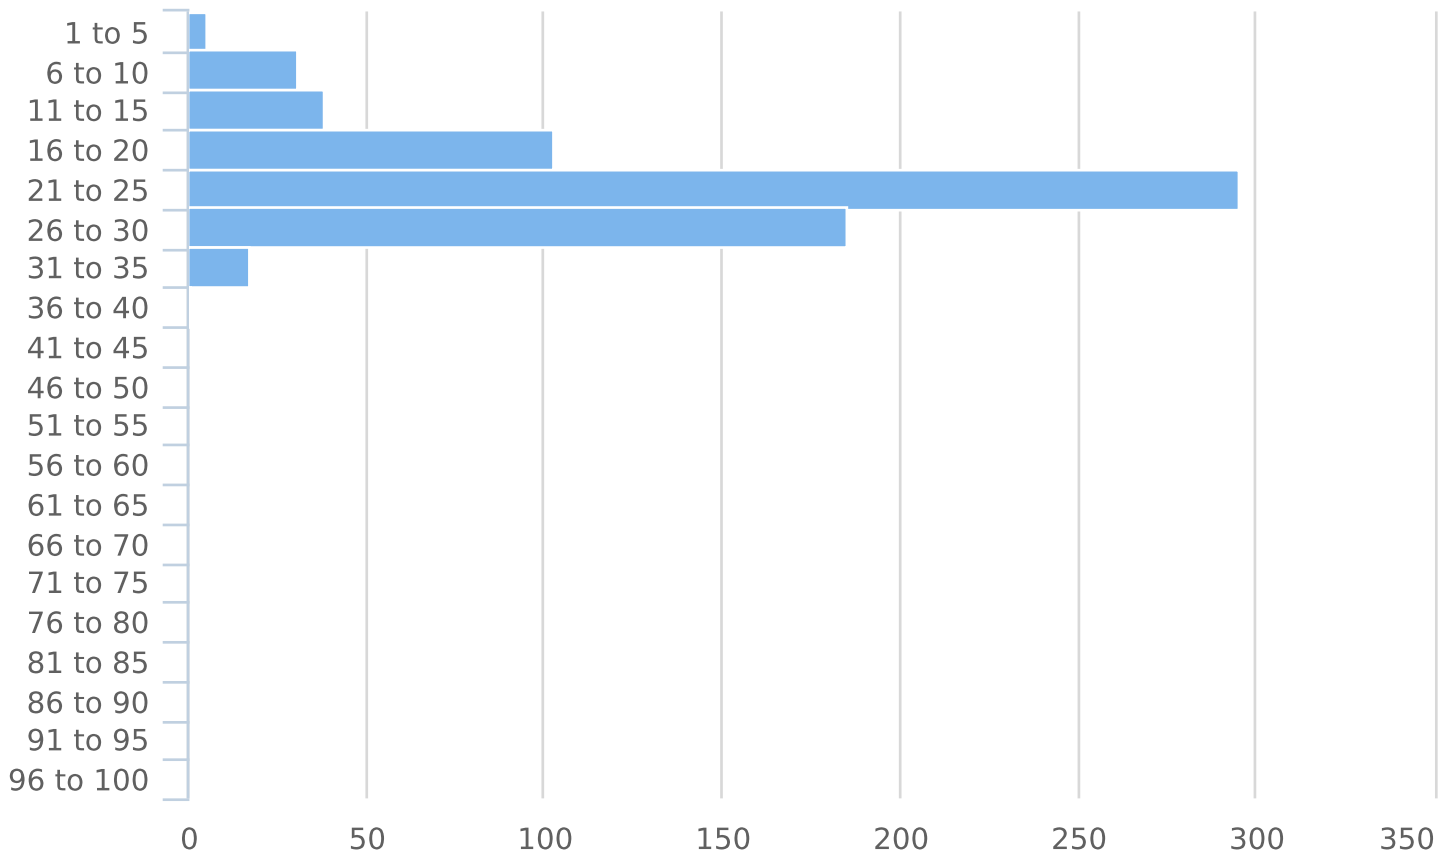

Generated by Christopher Irwin from City of Dunwoody (GA) on Jun 17, 2020 at 6:40:42 AM

Time of Day: 0:00 to 23:59

Site: 5403 Brooke Farm Dr, NB

Dates: 6/10/2020 to 6/16/2020

Overall Summary

Total Days of Data: 7

Average Volume per Day: 675.3

Total Volume: 4727.0

Generated by Christopher Irwin from City of Dunwoody (GA) on Jun 17, 2020 at 6:50:55 AM

Time View: By Day of Week (Avg Volumes)

Speed Bins: Size 5, Range 1 to 100

Time View: By Day of Week (Avg Volumes)

Speed Bins: Size 5, Range 1 to 100

Site: 5403 Brooke Farm Dr, NB

Time of Day: 0:00 to 23:59

Dates: 6/10/2020 to 6/16/2020

Average Vehicles by Speed Bin

Average Volume by Day of Week

Generated by Christopher Irwin from City of Dunwoody (GA) on Jun 17, 2020 at 6:50:55 AM

Time View: By Day of Week (Avg Volumes)

Speed Bins: Size 5, Range 1 to 100

Site: 5403 Brooke Farm Dr, NB

Time of Day: 0:00 to 23:59