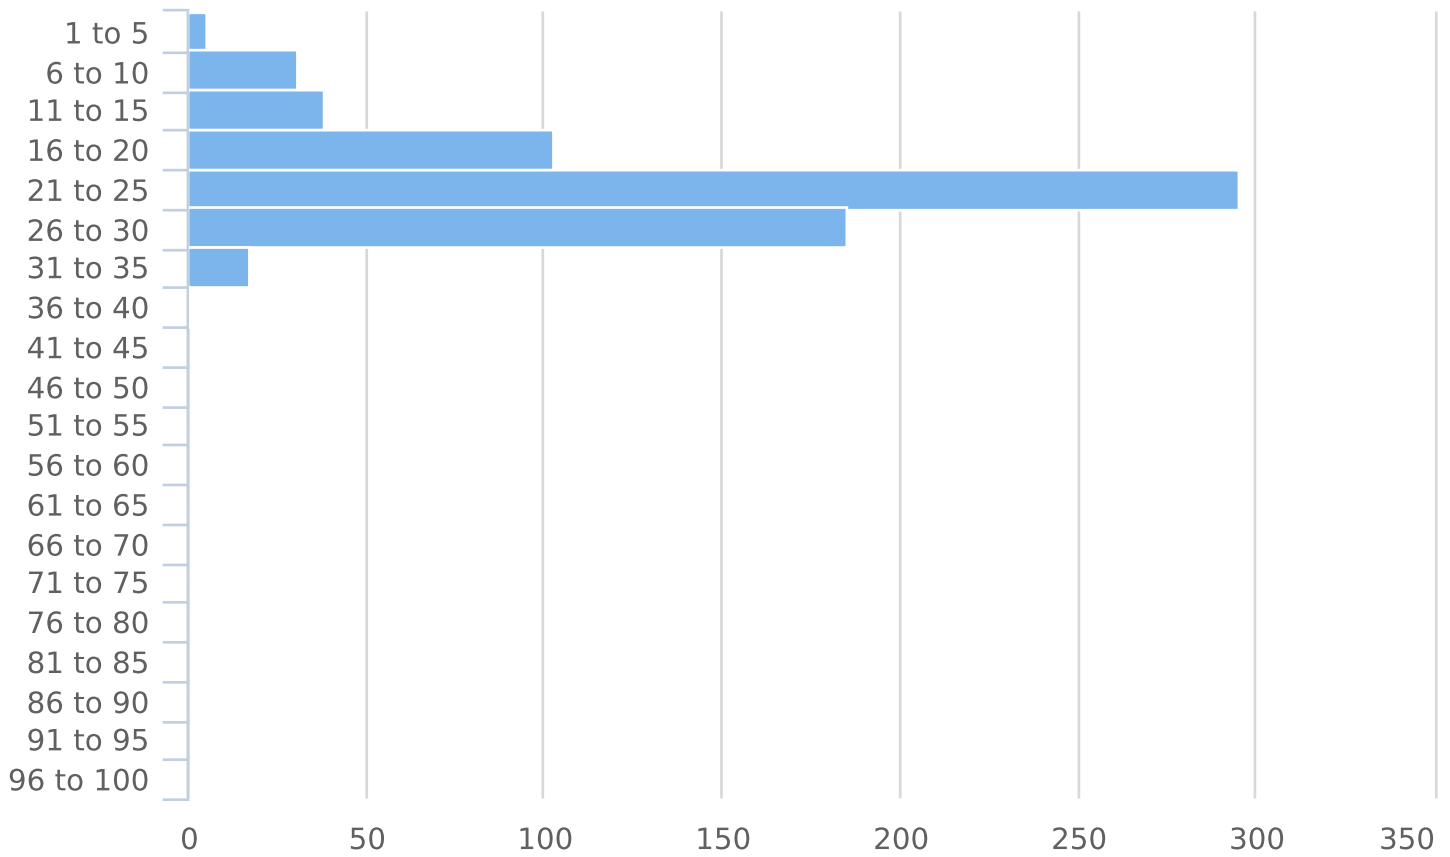

Dates: 6/10/2020 to 6/16/2020

Day of Week	Spd Lim	1 to 5	6 to 10	11 to 15	16 to 20	21 to 25	26 to 30	31 to 35	36 to 40	41 to 45	46 to 50	51 to 55	56 to 60	61 to 65	66 to 70	71 to 75	76 to 80	81 to 85	86 to 90	91 to 95	96 to 100	Avg Spd	Avg #	
Sun	25	7	30	44	75	210	134	20	0	0	0	0	0	0	0	0	0	0	0	0	0	0	23.1	520
Mon	25	2	29	24	107	270	189	17	0	0	0	0	0	0	0	0	0	0	0	0	0	0	23.2	638
Tue	25	1	47	38	114	294	205	16	0	0	0	0	0	0	0	0	0	0	0	0	0	0	23.4	715
Wed	25	12	35	27	114	315	159	16	0	0	0	0	0	0	0	0	0	0	0	0	0	0	22.4	678
Thu	25	2	25	55	117	346	229	21	1	0	0	0	0	0	0	0	0	0	0	0	0	0	23.2	796
Fri	25	3	19	35	106	338	195	15	2	0	0	0	0	0	0	0	0	0	0	0	0	0	23.2	713
Sat	25	5	35	40	91	295	185	13	3	0	0	0	0	0	0	0	0	0	0	0	0	0	23.0	667
Avg #		5	31	38	103	295	185	17	1	0	0	0	0	0	0	0	0	0	0	0	0	0	23.1	675

Time View: By Day of Week (Avg Volumes)

Speed Bins: Size 5, Range 1 to 100

Site: 5403 Brooke Farm Dr, NB

Time of Day: 0:00 to 23:59

Dates: 6/10/2020 to 6/16/2020

Average Vehicles by Speed Bin

Average Volume by Day of Week

Time View: By Hour (Avg Volumes)
 Speed Bins: Size 5, Range 1 to 100
 Site: 5403 Brooke Farm Dr, NB

Time of Day: 0:00 to 23:59
 Dates: 6/10/2020 to 6/16/2020

Average Vehicles by Speed Bin

Average Volume by Hour