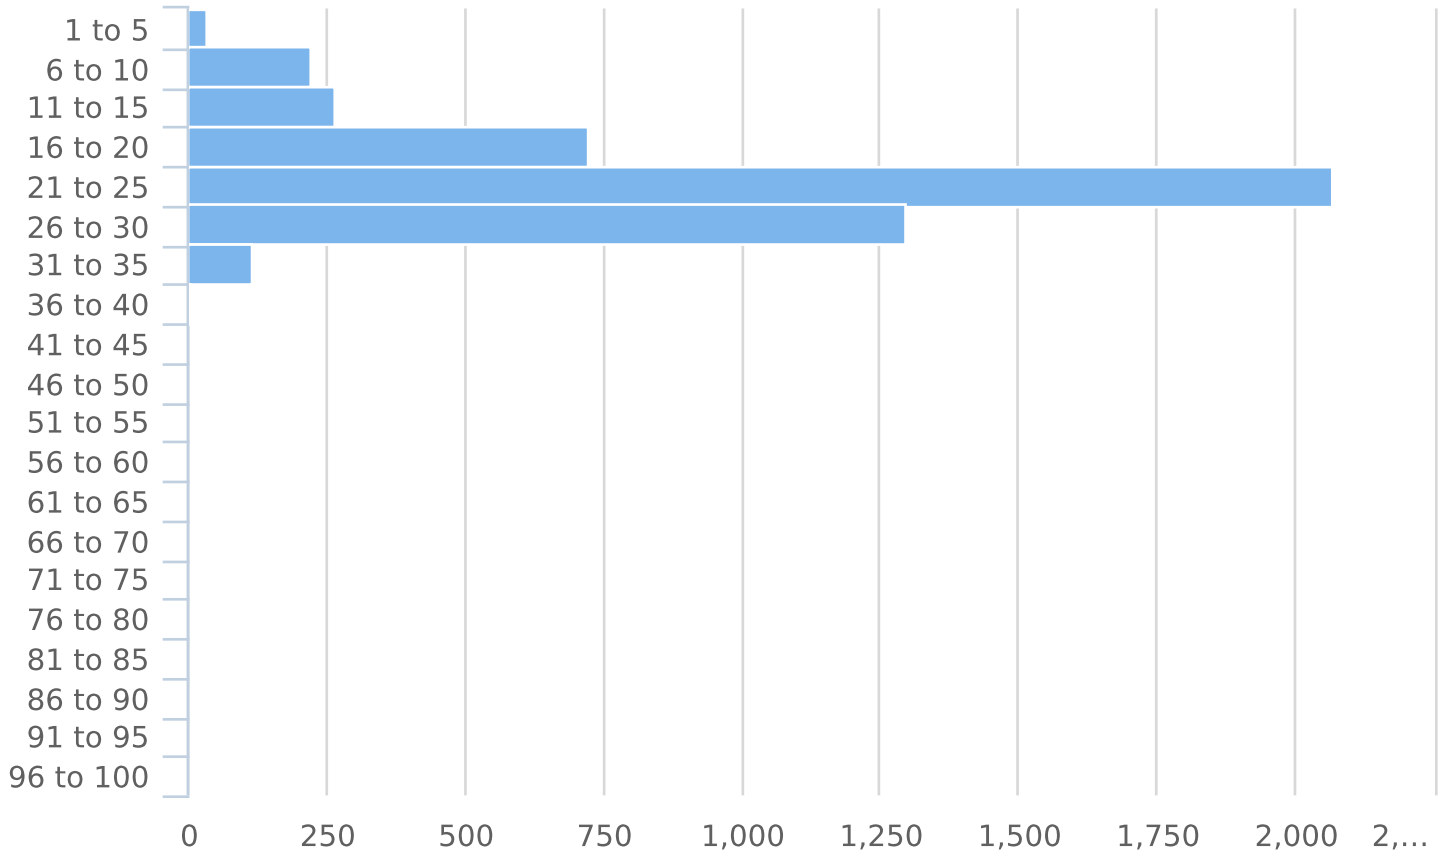

Time View: By Week (Total Volumes)

Speed Bins: Size 5, Range 1 to 100

Site: 5403 Brooke Farm Dr, NB

Time of Day: 0:00 to 23:59

Dates: 6/10/2020 to 6/16/2020

Total Vehicles by Speed Bin

Total Volume by Week

Generated by Christopher Irwin from City of Dunwoody (GA) on Jun 17, 2020 at 7:0:11 AM

Time View: By Date (Total Volumes)

Speed Bins: Size 5, Range 1 to 100

Site: 5403 Brooke Farm Dr, NB

Time of Day: 0:00 to 23:59

Dates: 6/10/2020 to 6/16/2020

Date	00:00	01:00	02:00	03:00	04:00	05:00	06:00	07:00	08:00	09:00	10:00	11:00	12:00	13:00	14:00	15:00	16:00	17:00	18:00	19:00	20:00	21:00	22:00	23:00	Total
6/10/2020	0	0	0	0	0	2	13	25	39	47	49	64	57	77	55	36	55	46	41	24	24	11	8	5	678
6/11/2020	2	1	0	0	0	4	14	81	41	61	63	56	65	71	58	53	50	50	49	26	22	20	7	2	796
6/12/2020	3	0	1	0	0	1	12	29	38	60	48	60	67	66	57	44	39	53	40	32	33	16	5	9	713
6/13/2020	5	1	0	2	0	0	8	54	25	52	46	43	54	50	49	48	43	44	65	27	21	20	6	4	667
6/14/2020	2	1	0	2	0	1	3	64	29	23	28	43	38	52	47	29	40	42	25	21	19	3	6	2	520
6/15/2020	3	0	0	0	0	1	15	34	40	55	46	54	69	51	48	48	44	39	28	22	26	8	3	4	638
6/16/2020	0	0	0	0	0	3	18	72	45	47	81	60	63	45	51	46	35	58	37	19	18	14	2	1	715
Total #	15	3	1	4	0	12	83	359	257	345	361	380	413	412	365	304	306	332	285	171	163	92	37	27	4727