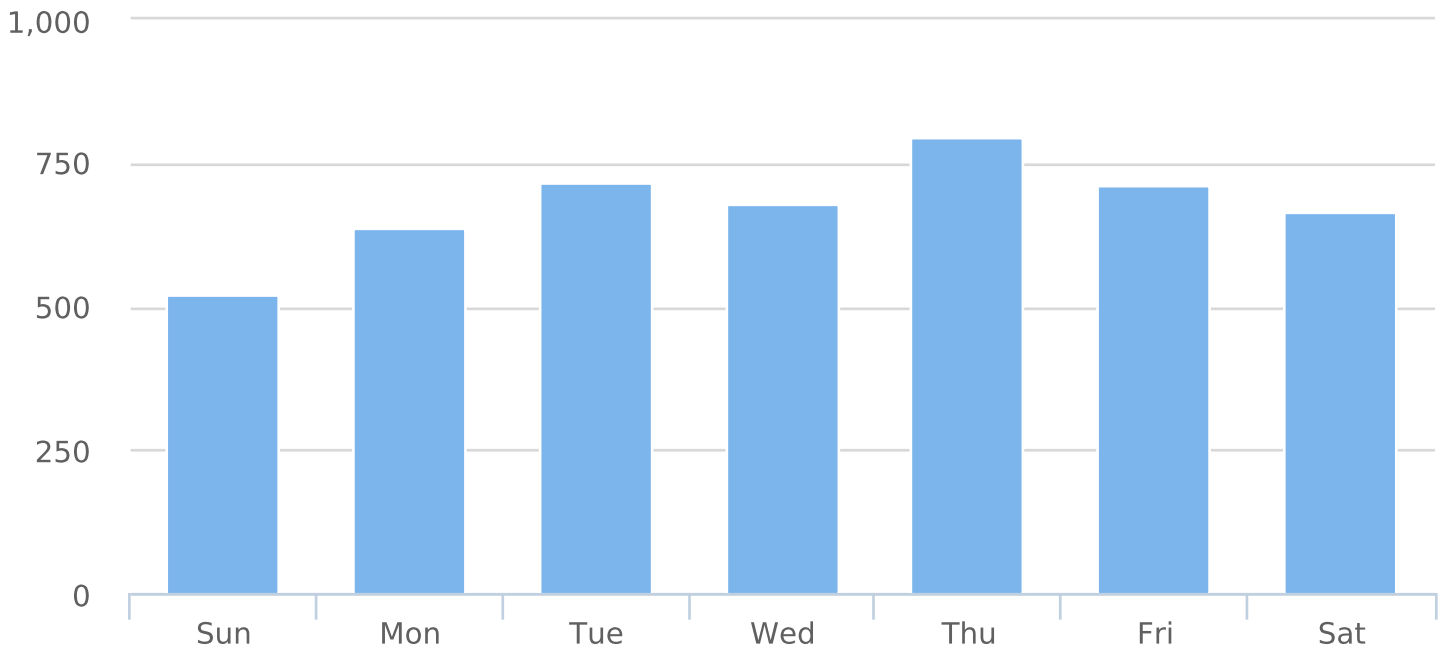

Dates: 6/10/2020 to 6/16/2020

Day of Week	Spd Lim	1 to 5	6 to 10	11 to 15	16 to 20	21 to 25	26 to 30	31 to 35	36 to 40	41 to 45	46 to 50	51 to 55	56 to 60	61 to 65	66 to 70	71 to 75	76 to 80	81 to 85	86 to 90	91 to 95	96 to 100	Avg Spd	Avg #	
Sun	25	7	30	44	75	210	134	20	0	0	0	0	0	0	0	0	0	0	0	0	0	0	23.1	520
Mon	25	2	29	24	107	270	189	17	0	0	0	0	0	0	0	0	0	0	0	0	0	0	23.2	638
Tue	25	1	47	38	114	294	205	16	0	0	0	0	0	0	0	0	0	0	0	0	0	0	23.4	715
Wed	25	12	35	27	114	315	159	16	0	0	0	0	0	0	0	0	0	0	0	0	0	0	22.4	678
Thu	25	2	25	55	117	346	229	21	1	0	0	0	0	0	0	0	0	0	0	0	0	0	23.2	796
Fri	25	3	19	35	106	338	195	15	2	0	0	0	0	0	0	0	0	0	0	0	0	0	23.2	713
Sat	25	5	35	40	91	295	185	13	3	0	0	0	0	0	0	0	0	0	0	0	0	0	23.0	667
Avg #		5	31	38	103	295	185	17	1	0	0	0	0	0	0	0	0	0	0	0	0	0	23.1	675

Time View: By Day of Week (Avg Volumes)

Speed Bins: Size 5, Range 1 to 100

Site: 5403 Brooke Farm Dr, NB

Time of Day: 0:00 to 23:59

Dates: 6/10/2020 to 6/16/2020

Average Vehicles by Speed Bin

Average Volume by Day of Week

Time View: By Hour (Avg Volumes)
 Speed Bins: Size 5, Range 1 to 100
 Site: 5403 Brooke Farm Dr, NB

Time of Day: 0:00 to 23:59
 Dates: 6/10/2020 to 6/16/2020

Average Vehicles by Speed Bin

Average Volume by Hour