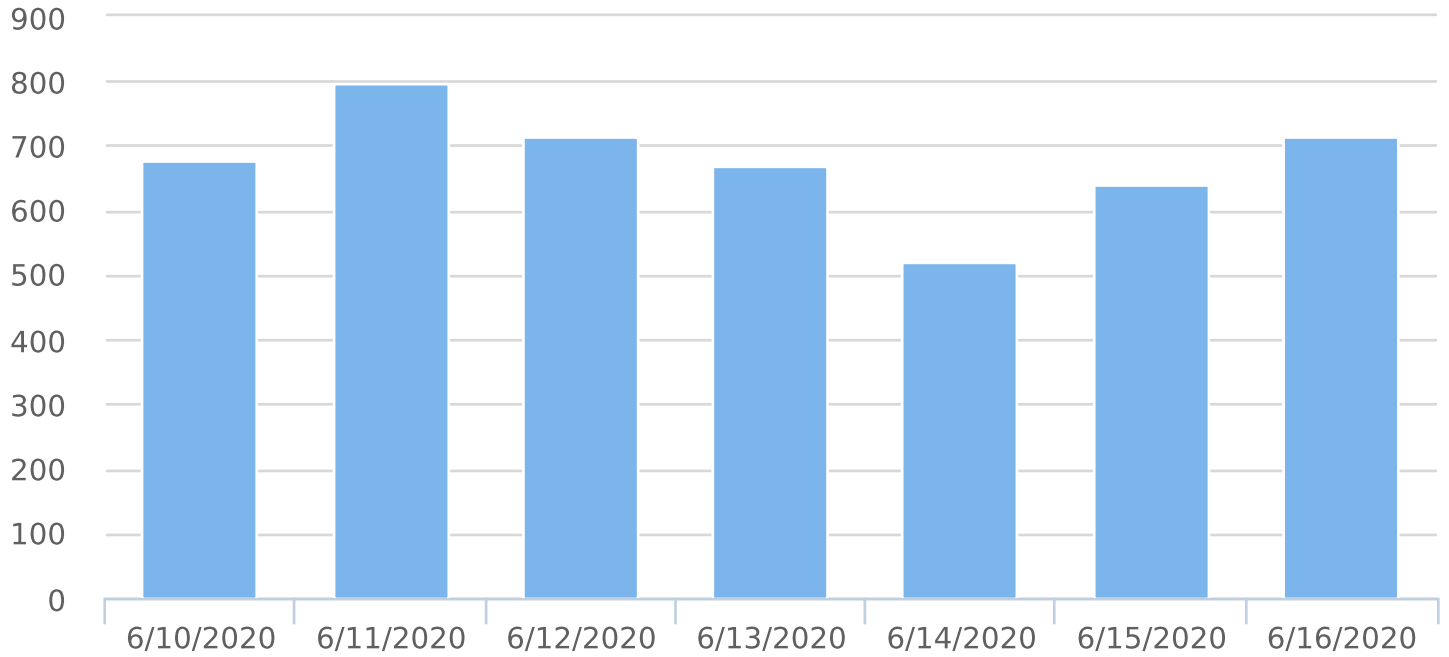

Generated by Christopher Irwin from City of Dunwoody (GA) on Jun 17, 2020 at 7:0:11 AM

Time View: By Date (Total Volumes)

Speed Bins: Size 5, Range 1 to 100

Site: 5403 Brooke Farm Dr, NB

Time of Day: 0:00 to 23:59

Dates: 6/10/2020 to 6/16/2020

Volume by Date

Generated by Christopher Irwin from City of Dunwoody (GA) on Jun 17, 2020 at 6:59:3 AM

Time View: By Day of Week (Avg Volumes)

Speed Bins: Size 5, Range 1 to 100

Site: 5403 Brooke Farm Dr, NB

Time of Day: 0:00 to 23:59

Dates: 6/10/2020 to 6/16/2020

Day of Week	00:00	01:00	02:00	03:00	04:00	05:00	06:00	07:00	08:00	09:00	10:00	11:00	12:00	13:00	14:00	15:00	16:00	17:00	18:00	19:00	20:00	21:00	22:00	23:00	Total
Sun	2	1	0	2	0	1	3	64	29	23	28	43	38	52	47	29	40	42	25	21	19	3	6	2	520
Mon	3	0	0	0	0	1	15	34	40	55	46	54	69	51	48	48	44	39	28	22	26	8	3	4	638
Tue	0	0	0	0	0	3	18	72	45	47	81	60	63	45	51	46	35	58	37	19	18	14	2	1	715
Wed	0	0	0	0	0	2	13	25	39	47	49	64	57	77	55	36	55	46	41	24	24	11	8	5	678
Thu	2	1	0	0	0	4	14	81	41	61	63	56	65	71	58	53	50	50	49	26	22	20	7	2	796
Fri	3	0	1	0	0	1	12	29	38	60	48	60	67	66	57	44	39	53	40	32	33	16	5	9	713
Sat	5	1	0	2	0	0	8	54	25	52	46	43	54	50	49	48	43	44	65	27	21	20	6	4	667
Avg #	2	0	0	1	0	2	12	51	37	49	52	54	59	59	52	43	44	47	41	24	23	13	5	4	675