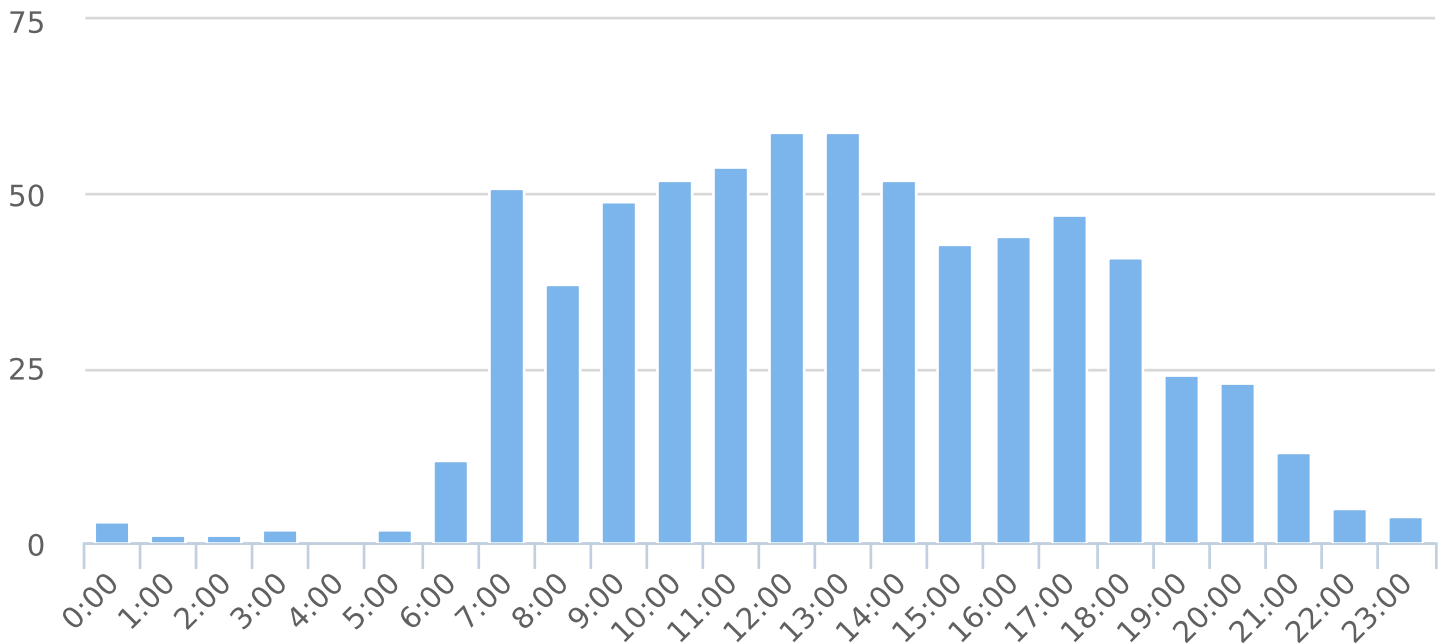

Dates: 6/10/2020 to 6/16/2020

Day of Week	Spd Lim	1 to 5	6 to 10	11 to 15	16 to 20	21 to 25	26 to 30	31 to 35	36 to 40	41 to 45	46 to 50	51 to 55	56 to 60	61 to 65	66 to 70	71 to 75	76 to 80	81 to 85	86 to 90	91 to 95	96 to 100	Avg Spd	Avg #	
Sun	25	7	30	44	75	210	134	20	0	0	0	0	0	0	0	0	0	0	0	0	0	0	23.1	520
Mon	25	2	29	24	107	270	189	17	0	0	0	0	0	0	0	0	0	0	0	0	0	0	23.2	638
Tue	25	1	47	38	114	294	205	16	0	0	0	0	0	0	0	0	0	0	0	0	0	0	23.4	715
Wed	25	12	35	27	114	315	159	16	0	0	0	0	0	0	0	0	0	0	0	0	0	0	22.4	678
Thu	25	2	25	55	117	346	229	21	1	0	0	0	0	0	0	0	0	0	0	0	0	0	23.2	796
Fri	25	3	19	35	106	338	195	15	2	0	0	0	0	0	0	0	0	0	0	0	0	0	23.2	713
Sat	25	5	35	40	91	295	185	13	3	0	0	0	0	0	0	0	0	0	0	0	0	0	23.0	667
Avg #		5	31	38	103	295	185	17	1	0	0	0	0	0	0	0	0	0	0	0	0	0	23.1	675

Time View: By Day of Week (Avg Volumes)

Speed Bins: Size 5, Range 1 to 100

Site: 5403 Brooke Farm Dr, NB

Time of Day: 0:00 to 23:59

Dates: 6/10/2020 to 6/16/2020

Average Vehicles by Speed Bin

Average Volume by Day of Week

Time View: By Hour (Avg Volumes)
 Speed Bins: Size 5, Range 1 to 100
 Site: 5403 Brooke Farm Dr, NB

Time of Day: 0:00 to 23:59
 Dates: 6/10/2020 to 6/16/2020

Average Vehicles by Speed Bin

Average Volume by Hour