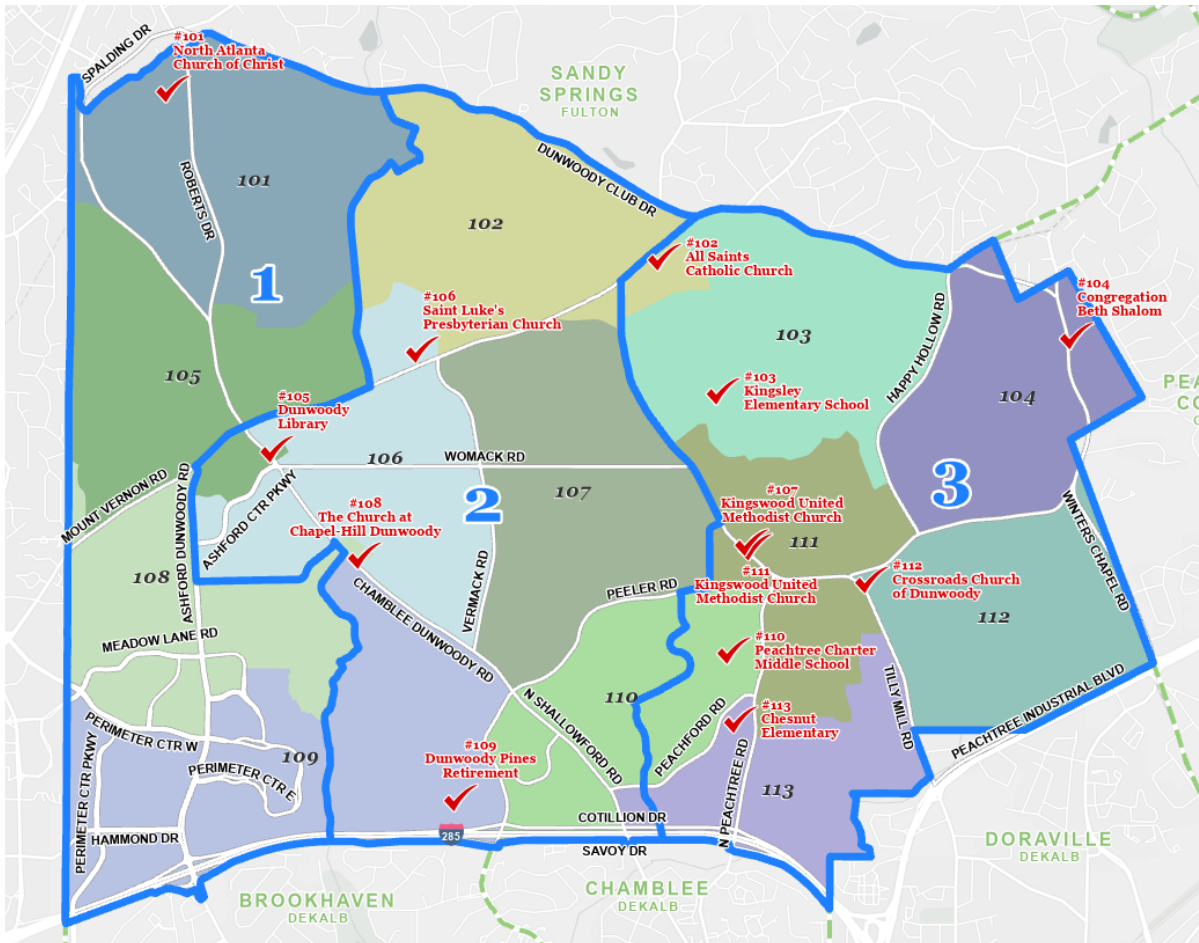

Dunwoody City Council Districts and Voting Precincts

Precinct #101 | Austin
North Atlanta Church of Christ
 5676 Roberts Dr, Dunwoody, GA 30338

Precinct #102 | Mount Vernon East
All Saints Catholic Church
 2443 Mt Vernon Rd, Dunwoody, GA 30338

Precinct #103 | Kingsley Elem
Kingsley Elementary School
 2051 Brendon Dr, Dunwoody, GA 30338

Precinct #104 | Winters Chapel
Congregation Beth Shalom
 5303 Winters Chapel Rd, Dunwoody, GA 30360

Precinct #105 | Dunwoody Library
DeKalb Public Library - Dunwoody
 5339 Chamblee Dunwoody Rd, Dunwoody, GA 30338