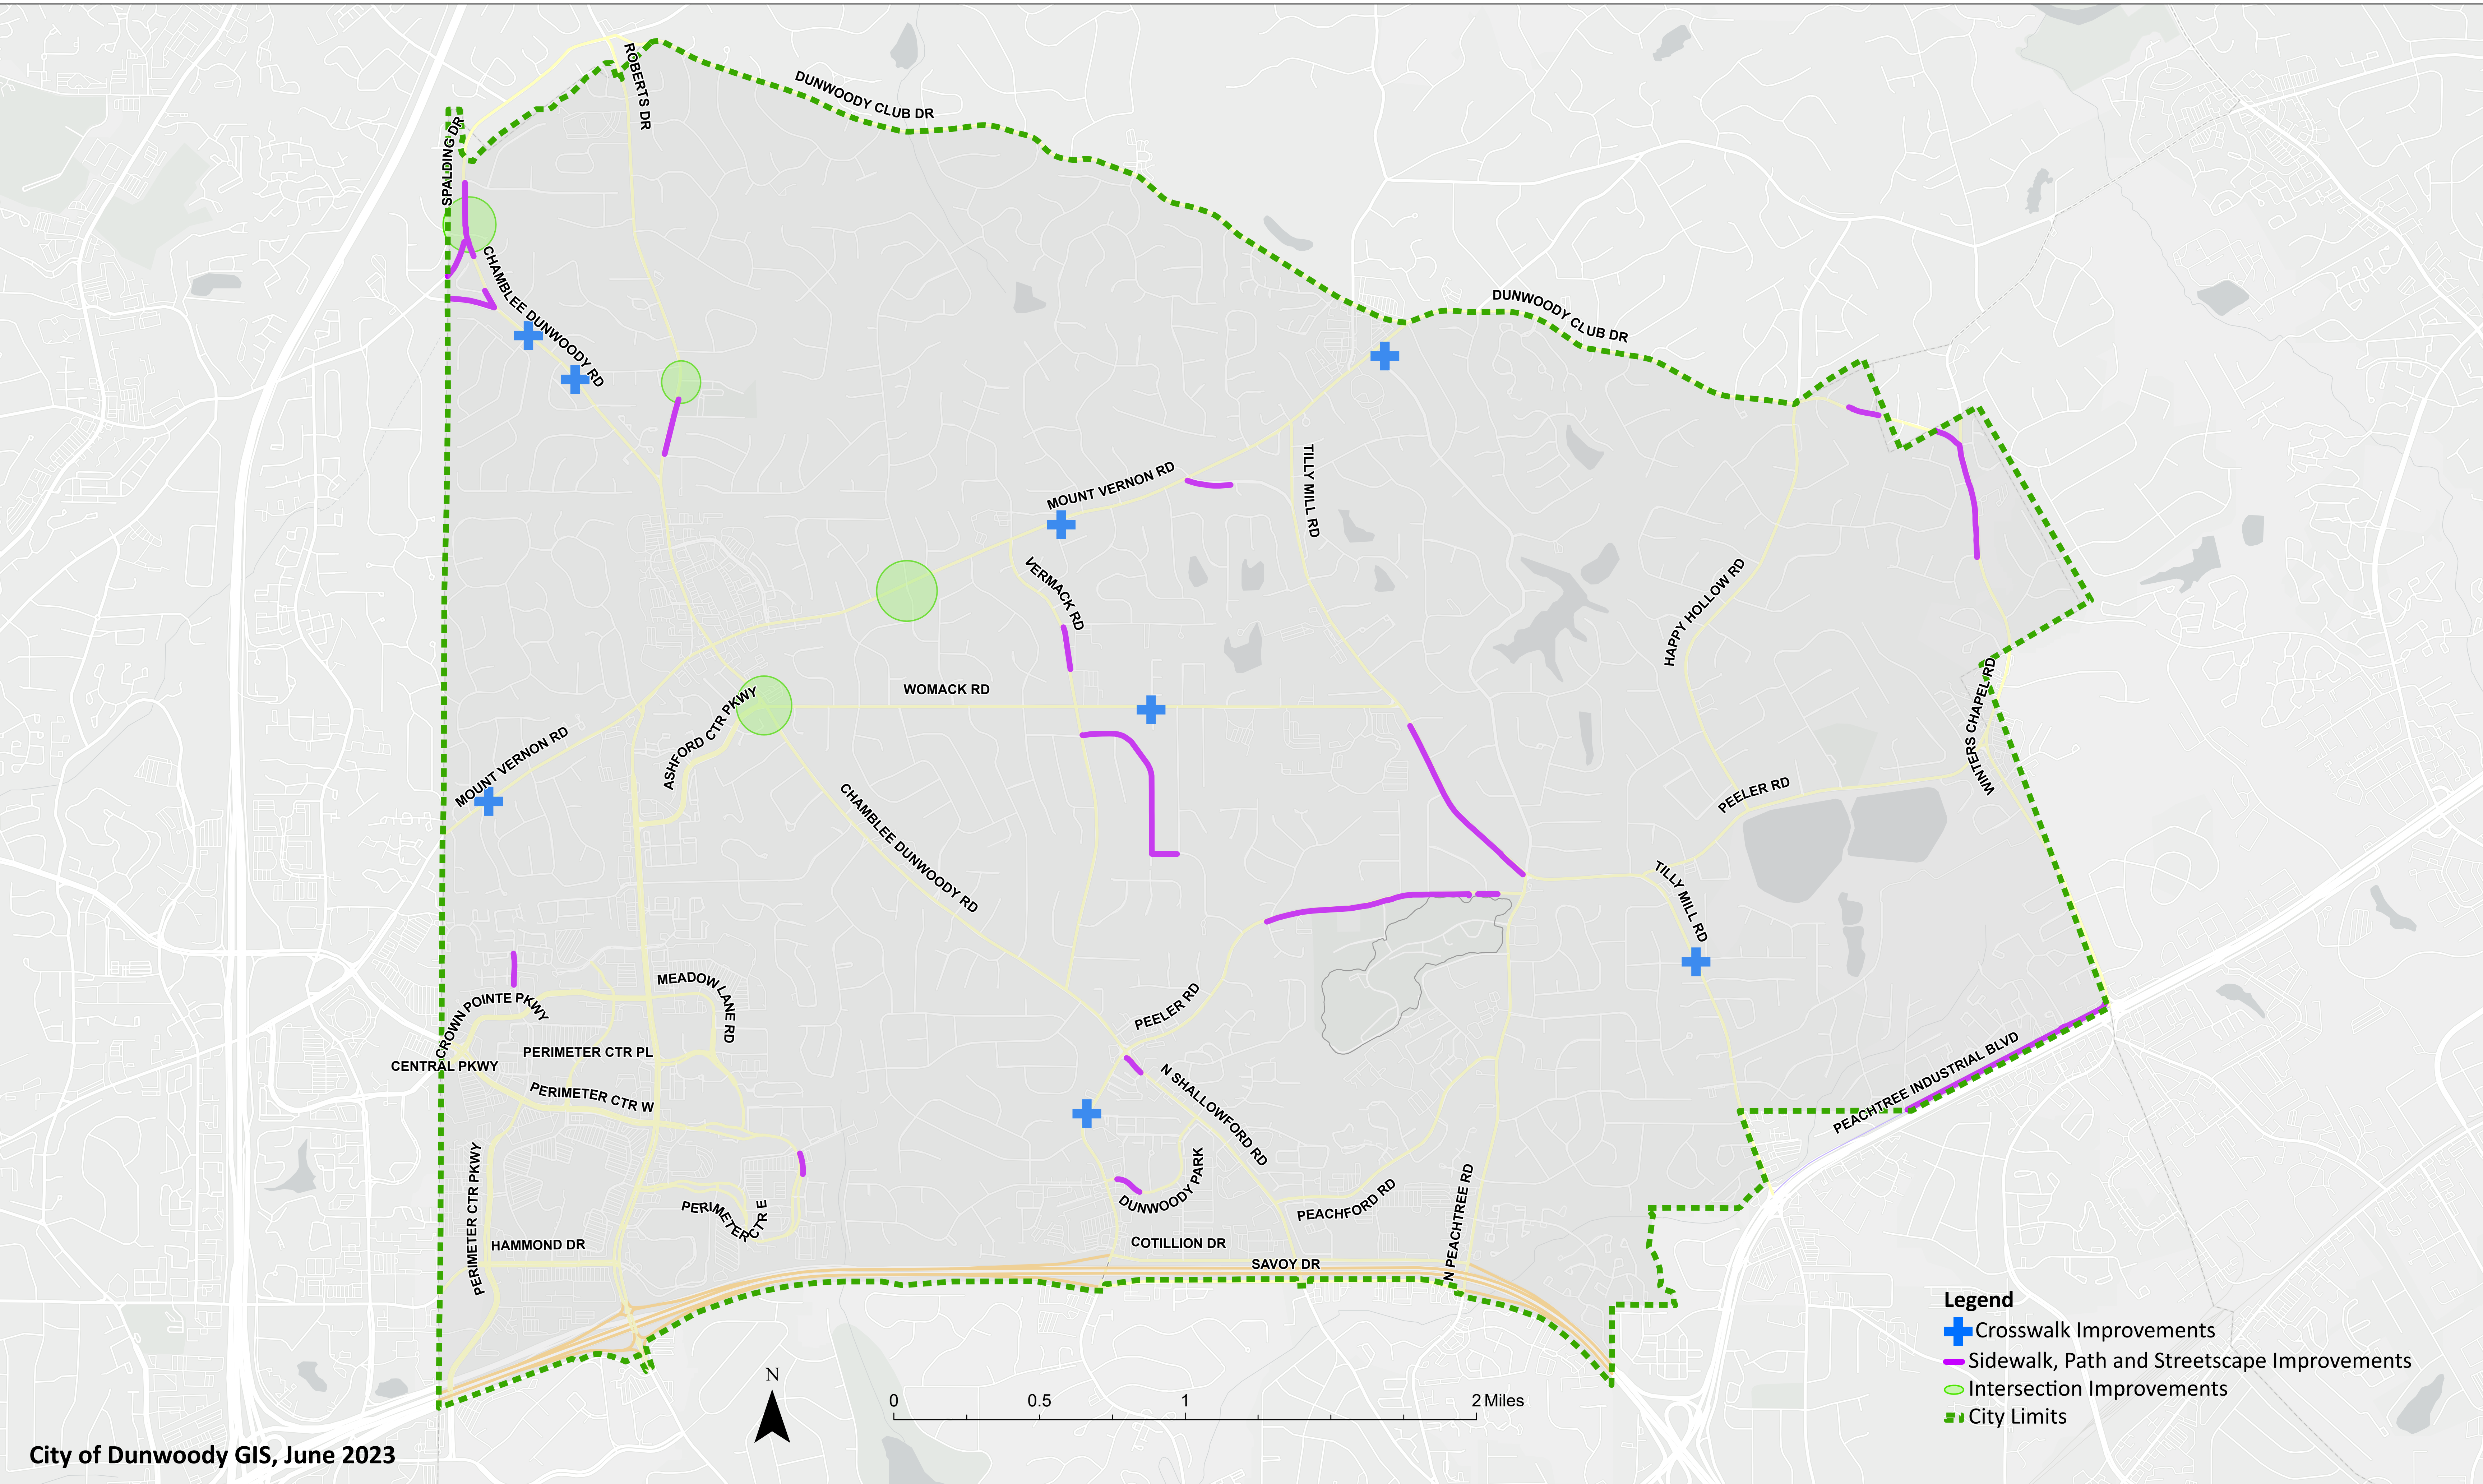

# SPLOST Transportation Projects 2018-2023

- Legend**
- Blue Cross: Crosswalk Improvements
  - Purple Line: Sidewalk, Path and Streetscape Improvements
  - Green Circle: Intersection Improvements
  - Dashed Green Line: City Limits