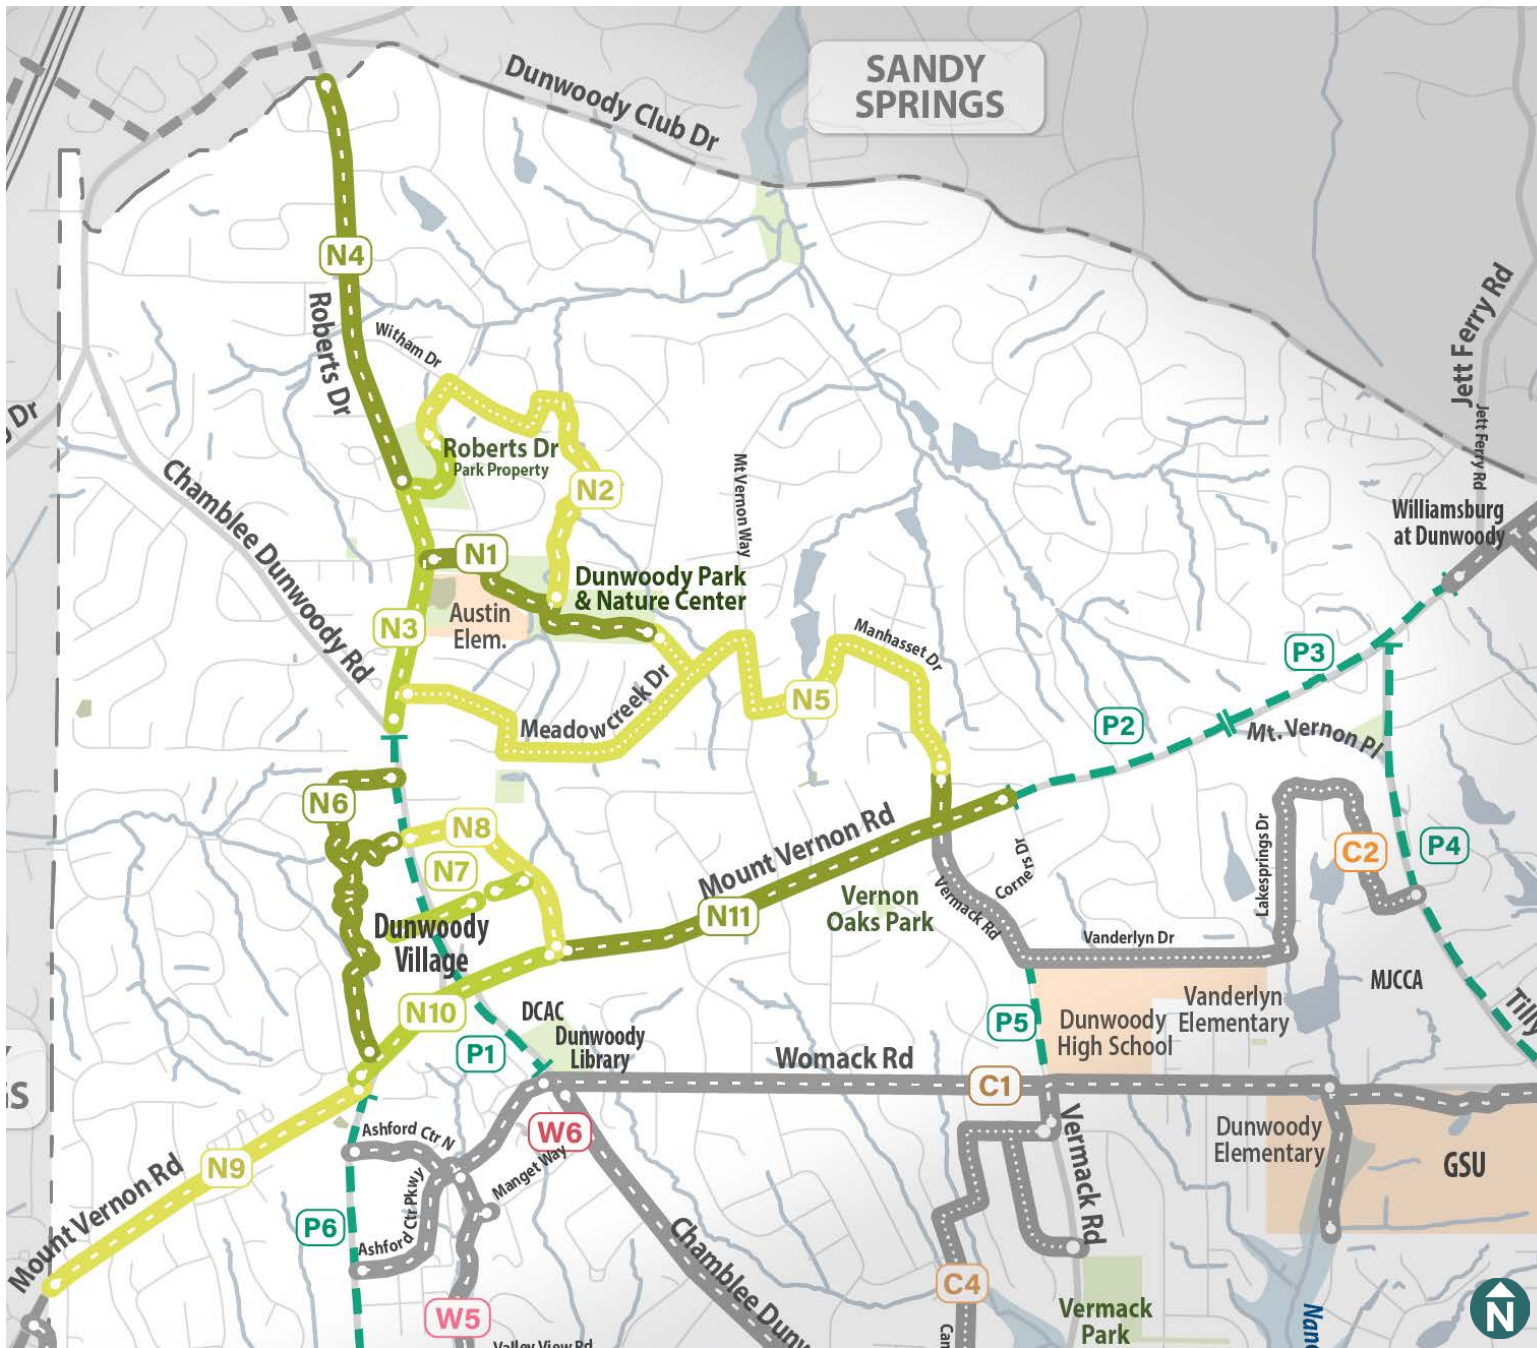

Zone #1 | Northside Trails

- Proposed Trails
- Proposed Calm Street
- Existing Trails
- Planned Trails
- Other Planned Calm Streets
- Other Planned Trails
- Dunwoody City Limit
- Parks & Open Spaces
- Colleges & Schools
- MARTA Station
- Waterbodies
- Floodplain