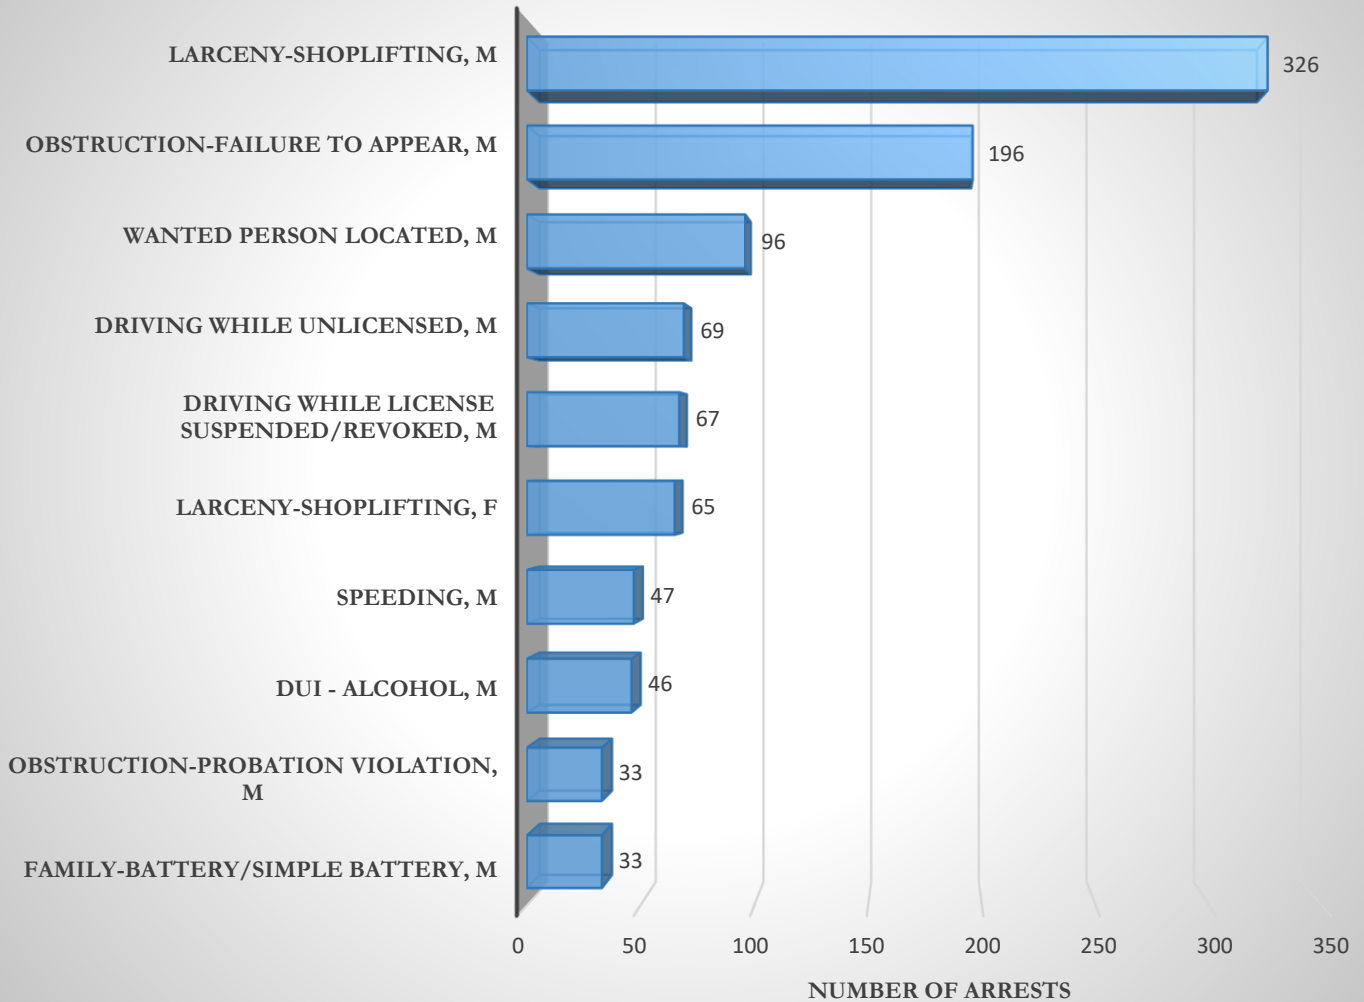

City of Dunwoody Arrest Type Statistics for 2020 arrests

On Site/Citation– 1,140 or 76.2%

NCIC Warrant– 1354 or 23.7%

Summoned/Cited – 2 or 0.1%

Arrest Type statistics for 2019 were similar to 2020. In 2019, 81% of arrests were on site/citation arrests, 19% of arrests were NCIC Warrant Arrests, and 0.4% of arrests were Summoned/Cited Arrests.

CHARGES FOR 2020 ARRESTS

TOP 10 ARREST CHARGES

- Top 10 charges account for 65% of total arrests.
- Shoplifting was the top charge and accounted for 27% of total arrests.
- Failure to Appear accounted for 13% of total arrests.

LOCATIONS OF ARRESTS

- Top 10 arrest locations account for 66% of total arrest locations.
- 46% of arrests on Ashford Dunwoody Road occurred at Perimeter Mall (4300-4500 Ashford Dunwoody Road)
- 32% of arrests on Ashford Dunwoody Road occurred at Walmart (4725 Ashford Dunwoody Road)