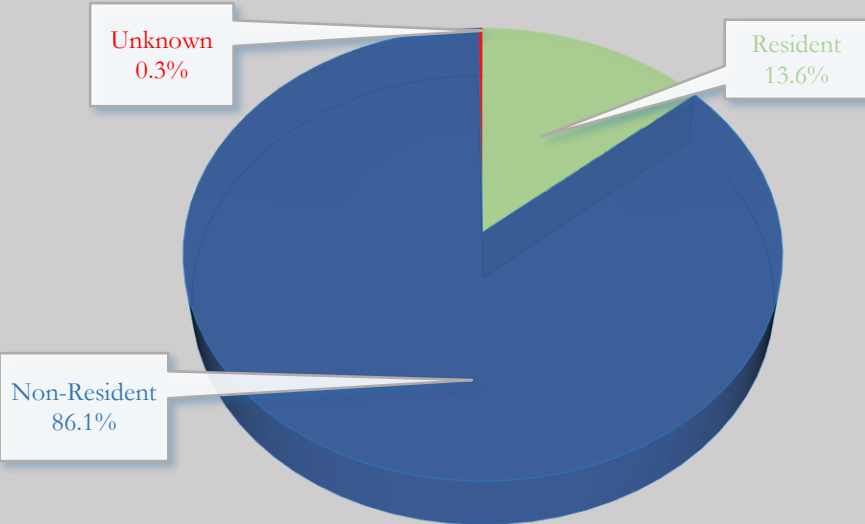

City of Dunwoody

Arrest Report

2020

CITY OF DUNWOODY ARRESTS FOR 2020

The City of Dunwoody had 1,496 arrests in 2020, a 33% decrease from 2019. The figures below show the total number of arrests since 2011 and the percent change from year to year. Arrests have decreased 19% since 2011.

HOUR OF DAY & DAY OF WEEK

DEMOGRAPHIC DATA FOR 2020 ARRESTS

2020 ARRESTS BY ETHNICITY

Race	Male	Female	Total
Asian	11	11	22
Black	709	292	1001
Indian	4	0	4
White	337	130	467
Unknown	1	1	2
Total	1062	434	1496

DEMOGRAPHIC DATA FOR 2020 ARRESTS

The figures below show comparisons of 2019 and 2020 arrests by age groups.

2020 ARRESTS BY AGE RANGE

2019 ARRESTS BY AGE RANGE

DEMOGRAPHIC DATA FOR 2020 ARRESTS

City of Dunwoody Residency Statistics for 2020 arrests