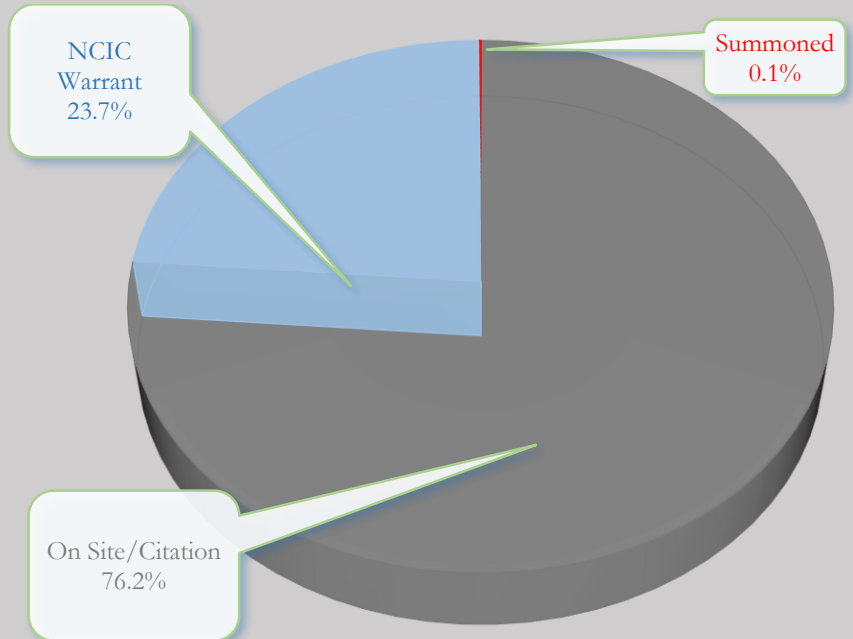

Residents – 204 or 13.6%

Non-Residents – 1,288 or 86.1%

Unknown – 4 or 0.3%

Residency statistics for 2019 were similar to 2020. In 2019, 85% were non-residents, 13% were residents, and 2% were unknown residencies.

City of Dunwoody Arrest Type Statistics for 2020 arrests

On Site/Citation– 1,140 or 76.2%

NCIC Warrant– 1354 or 23.7%

Summoned/Cited – 2 or 0.1%

Arrest Type statistics for 2019 were similar to 2020. In 2019, 81% of arrests were on site/citation arrests, 19% of arrests were NCIC Warrant Arrests, and 0.4% of arrests were Summoned/Cited Arrests.