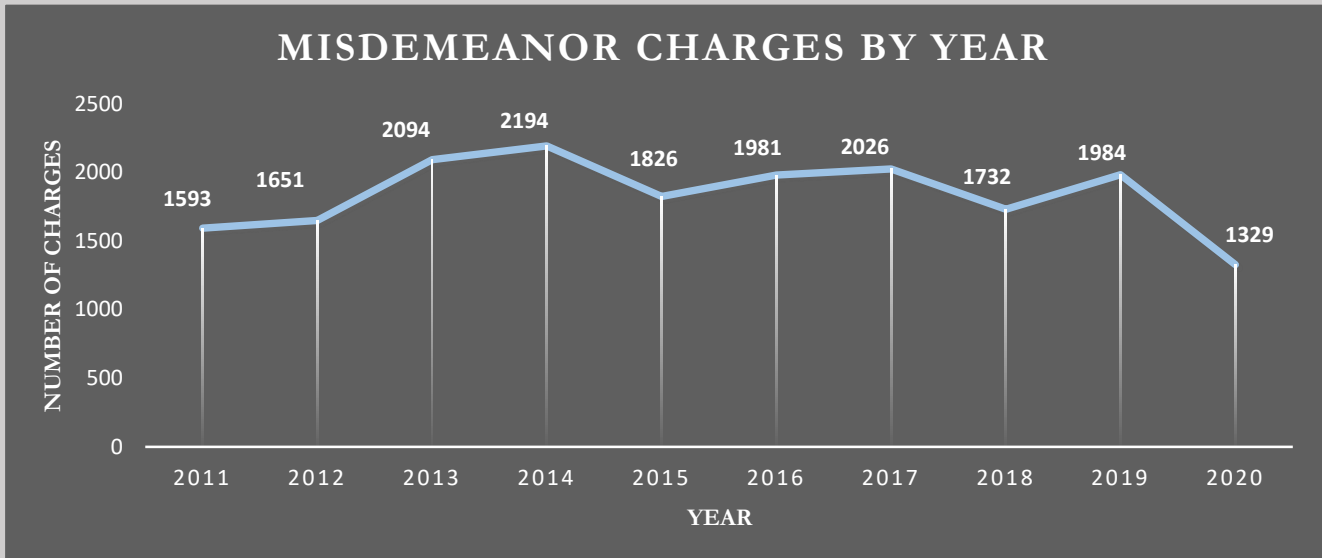

MISDEMEANOR & FELONY CHARGES FOR 2020 ARRESTS

PERCENT CHANGE BY YEAR									
Charge Type	2011 - 2012	2012 - 2013	2013 - 2014	2014 - 2015	2015 - 2016	2016 - 2017	2017 - 2018	2018- 2019	2019 - 2020
Felony	-1%	-6%	10%	-2%	-5%	4%	13%	-8%	-15%
Misdemeanor	4%	27%	5%	-17%	8%	2%	-15%	15%	-33%