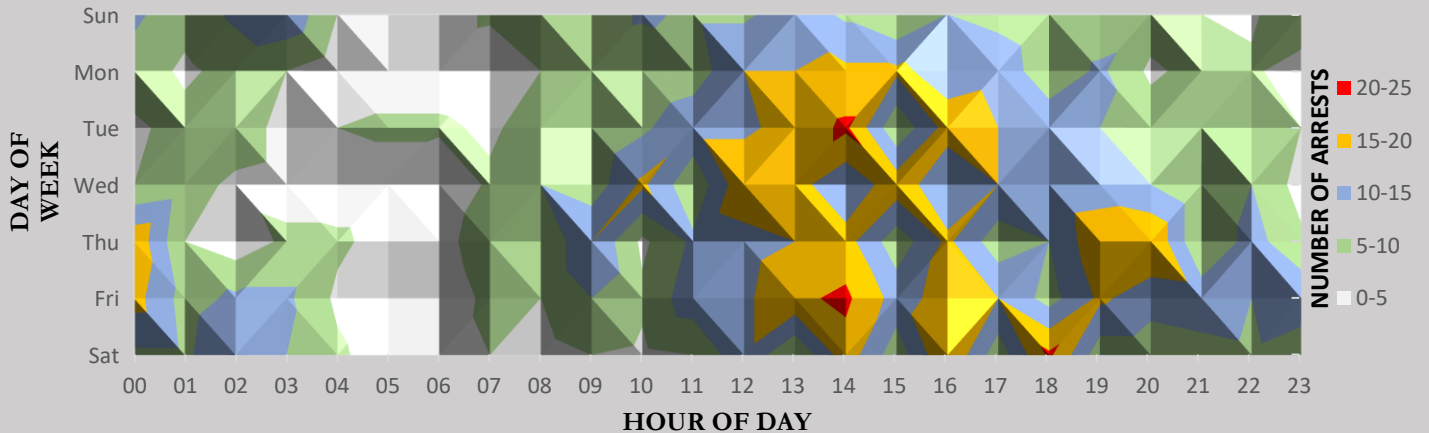

HOUR OF DAY & DAY OF WEEK