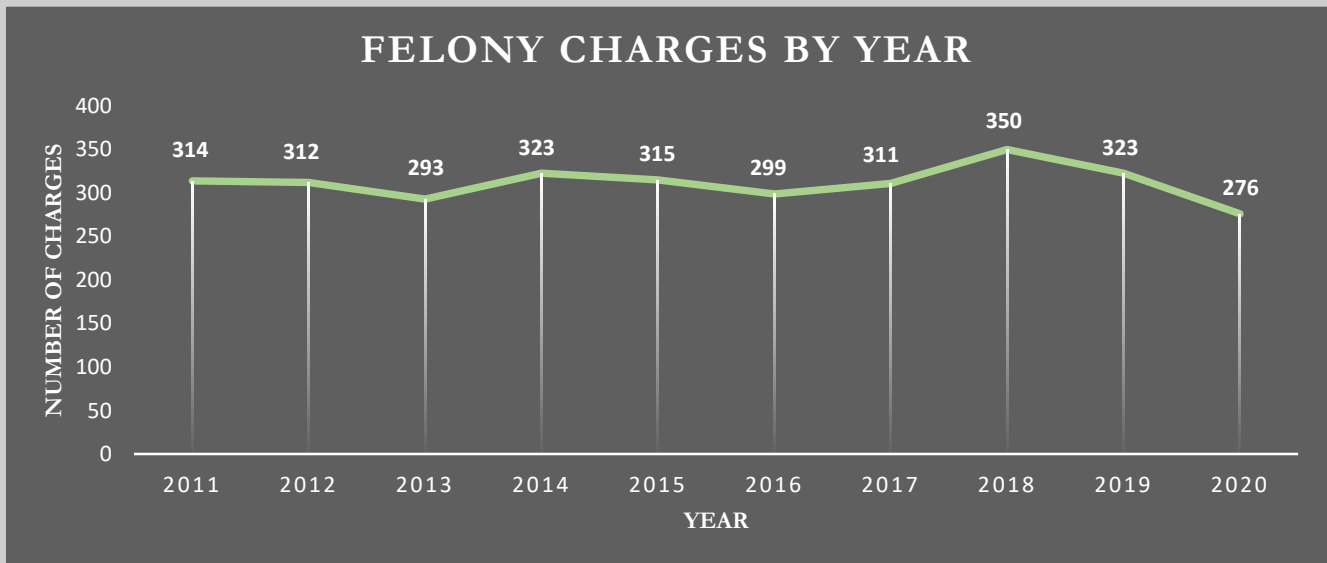

MISDEMEANOR & FELONY CHARGES FOR 2020 ARRESTS

PERCENT CHANGE BY YEAR									
Charge Type	2011 - 2012	2012 - 2013	2013 - 2014	2014 - 2015	2015 - 2016	2016 - 2017	2017 - 2018	2018- 2019	2019 - 2020
Felony	-1%	-6%	10%	-2%	-5%	4%	13%	-8%	-15%
Misdemeanor	4%	27%	5%	-17%	8%	2%	-15%	15%	-33%