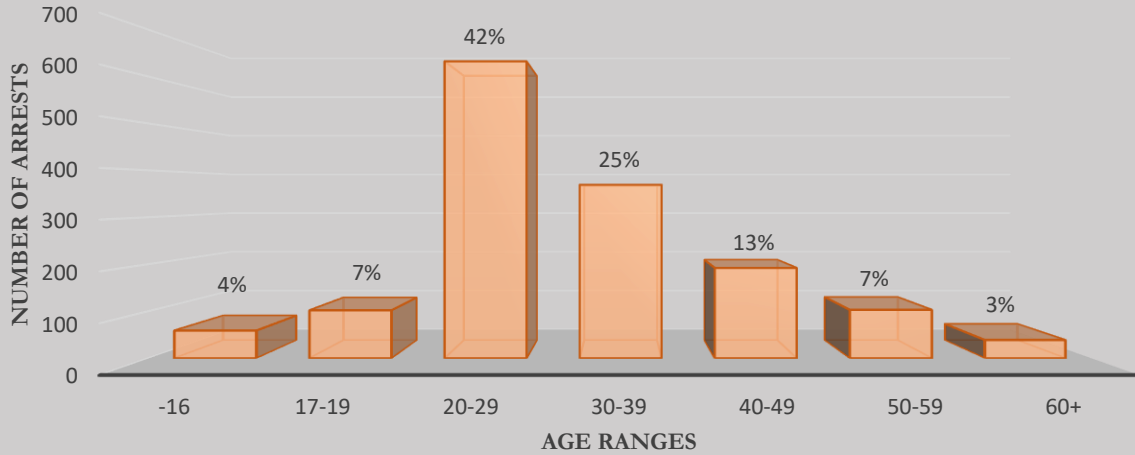

City of Dunwoody

Arrest Report

2020

CITY OF DUNWOODY ARRESTS FOR 2020

The City of Dunwoody had 1,496 arrests in 2020, a 33% decrease from 2019. The figures below show the total number of arrests since 2011 and the percent change from year to year. Arrests have decreased 19% since 2011.

DEMOGRAPHIC DATA FOR 2020 ARRESTS

ARRESTS BY TIME OF DAY

ARRESTS BY DAY OF WEEK

- The figure above shows the time of day arrests were made.
- The figure to the left displays number of arrests by day of week.
- The figure below shows a correlation of hour of day and day of week. The legend on the right-hand side indicates the number of arrests for 2020. The highest number of arrests occurred on Tuesdays and Fridays around 1400 hours, and Saturdays around 1800 hours, which can be seen in red (n= 20-25).

HOUR OF DAY & DAY OF WEEK

DEMOGRAPHIC DATA FOR 2020 ARRESTS

2020 ARRESTS BY ETHNICITY

Race	Male	Female	Total
Asian	11	11	22
Black	709	292	1001
Indian	4	0	4
White	337	130	467
Unknown	1	1	2
Total	1062	434	1496

DEMOGRAPHIC DATA FOR 2020 ARRESTS

The figures below show comparisons of 2019 and 2020 arrests by age groups.

2020 ARRESTS BY AGE RANGE

2019 ARRESTS BY AGE RANGE

DEMOGRAPHIC DATA FOR 2020 ARRESTS

City of Dunwoody Residency Statistics for 2020 arrests