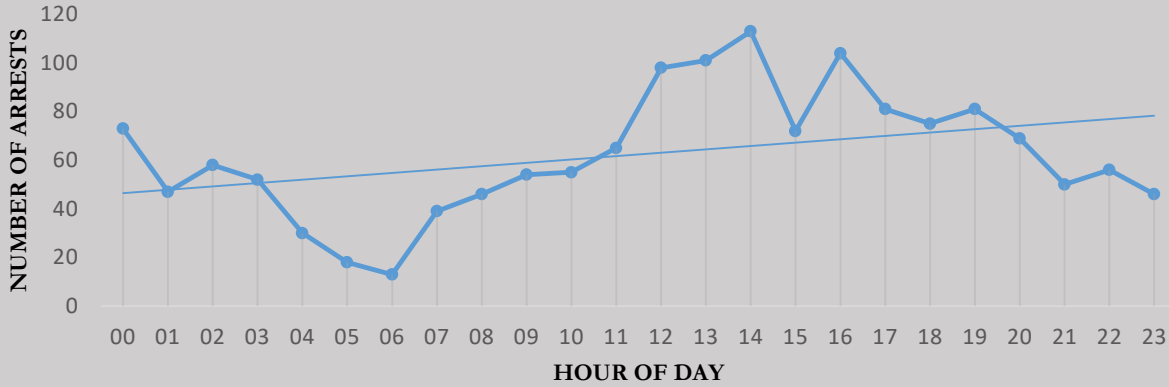

City of Dunwoody

Arrest Report

2020

CITY OF DUNWOODY ARRESTS FOR 2020

The City of Dunwoody had 1,496 arrests in 2020, a 33% decrease from 2019. The figures below show the total number of arrests since 2011 and the percent change from year to year. Arrests have decreased 19% since 2011.

DEMOGRAPHIC DATA FOR 2020 ARRESTS

ARRESTS BY TIME OF DAY

ARRESTS BY DAY OF WEEK

- The figure above shows the time of day arrests were made.
- The figure to the left displays number of arrests by day of week.
- The figure below shows a correlation of hour of day and day of week. The legend on the right-hand side indicates the number of arrests for 2020. The highest number of arrests occurred on Tuesdays and Fridays around 1400 hours, and Saturdays around 1800 hours, which can be seen in red (n= 20-25).

HOUR OF DAY & DAY OF WEEK

DEMOGRAPHIC DATA FOR 2020 ARRESTS

2020 ARRESTS BY ETHNICITY

Race	Male	Female	Total
Asian	11	11	22
Black	709	292	1001
Indian	4	0	4
White	337	130	467
Unknown	1	1	2
Total	1062	434	1496