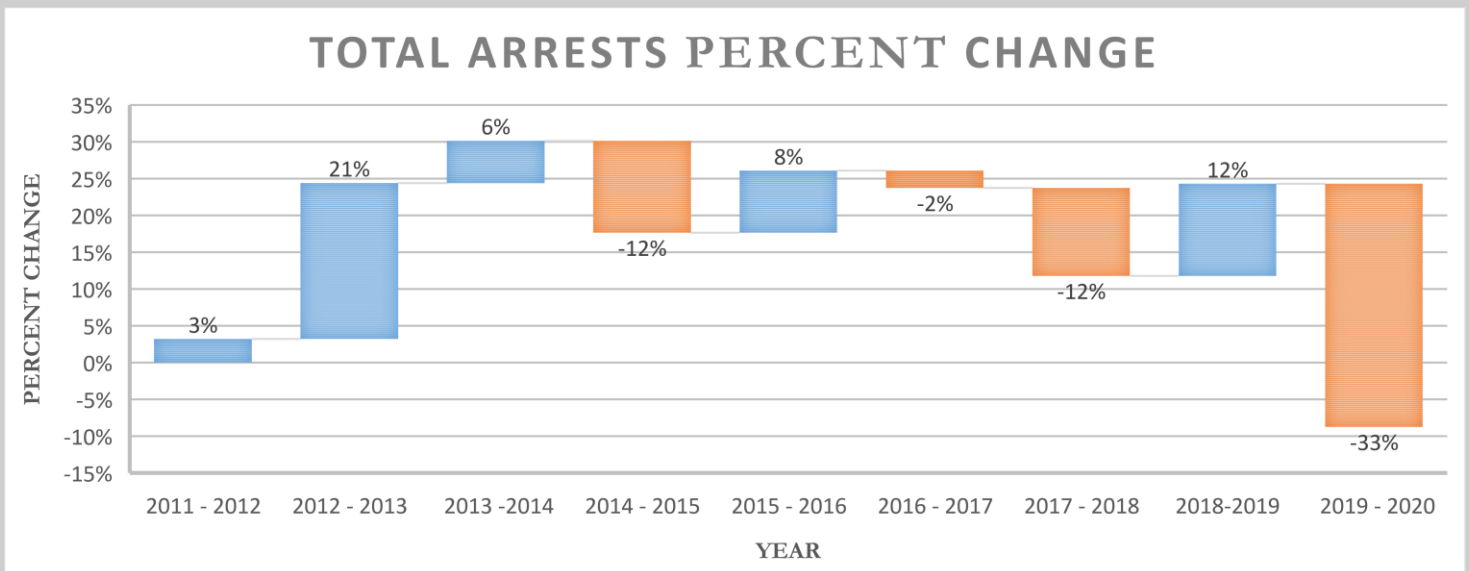

City of Dunwoody

Arrest Report

2020

CITY OF DUNWOODY ARRESTS FOR 2020

The City of Dunwoody had 1,496 arrests in 2020, a 33% decrease from 2019. The figures below show the total number of arrests since 2011 and the percent change from year to year. Arrests have decreased 19% since 2011.

DEMOGRAPHIC DATA FOR 2020 ARRESTS

ARRESTS BY TIME OF DAY

ARRESTS BY DAY OF WEEK

- The figure above shows the time of day arrests were made.
- The figure to the left displays number of arrests by day of week.
- The figure below shows a correlation of hour of day and day of week. The legend on the right-hand side indicates the number of arrests for 2020. The highest number of arrests occurred on Tuesdays and Fridays around 1400 hours, and Saturdays around 1800 hours, which can be seen in red (n= 20-25).