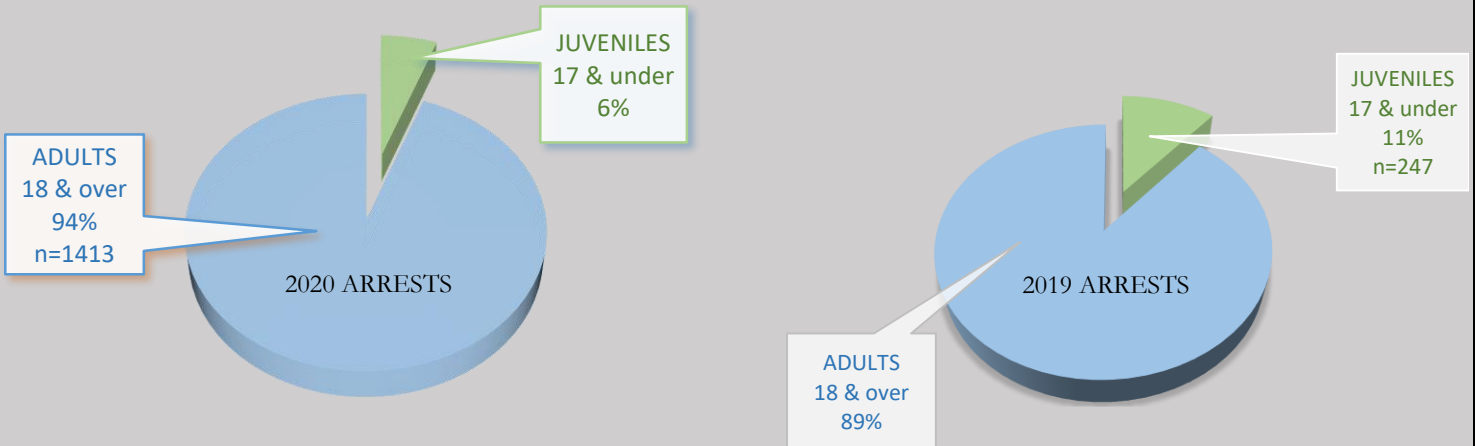

City of Dunwoody

Arrest Report

2020

CITY OF DUNWOODY ARRESTS FOR 2020

The City of Dunwoody had 1,496 arrests in 2020, a 33% decrease from 2019. The figures below show the total number of arrests since 2011 and the percent change from year to year. Arrests have decreased 19% since 2011.

DEMOGRAPHIC DATA FOR 2020 ARRESTS

ARRESTS BY TIME OF DAY

ARRESTS BY DAY OF WEEK

- The figure above shows the time of day arrests were made.
- The figure to the left displays number of arrests by day of week.
- The figure below shows a correlation of hour of day and day of week. The legend on the right-hand side indicates the number of arrests for 2020. The highest number of arrests occurred on Tuesdays and Fridays around 1400 hours, and Saturdays around 1800 hours, which can be seen in red (n= 20-25).

HOUR OF DAY & DAY OF WEEK

DEMOGRAPHIC DATA FOR 2020 ARRESTS

2020 ARRESTS BY ETHNICITY

Race	Male	Female	Total
Asian	11	11	22
Black	709	292	1001
Indian	4	0	4
White	337	130	467
Unknown	1	1	2
Total	1062	434	1496

DEMOGRAPHIC DATA FOR 2020 ARRESTS

The figures below show comparisons of 2019 and 2020 arrests by age groups.

2020 ARRESTS BY AGE RANGE

2019 ARRESTS BY AGE RANGE

DEMOGRAPHIC DATA FOR 2020 ARRESTS

City of Dunwoody Residency Statistics for 2020 arrests