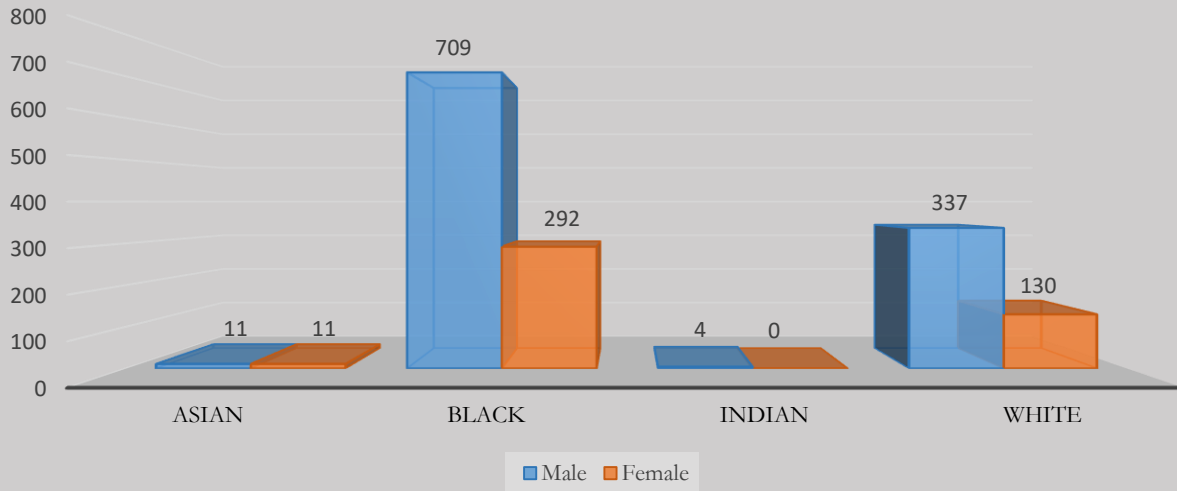

City of Dunwoody

Arrest Report

2020

CITY OF DUNWOODY ARRESTS FOR 2020

The City of Dunwoody had 1,496 arrests in 2020, a 33% decrease from 2019. The figures below show the total number of arrests since 2011 and the percent change from year to year. Arrests have decreased 19% since 2011.

DEMOGRAPHIC DATA FOR 2020 ARRESTS

ARRESTS BY TIME OF DAY

ARRESTS BY DAY OF WEEK

- The figure above shows the time of day arrests were made.
- The figure to the left displays number of arrests by day of week.
- The figure below shows a correlation of hour of day and day of week. The legend on the right-hand side indicates the number of arrests for 2020. The highest number of arrests occurred on Tuesdays and Fridays around 1400 hours, and Saturdays around 1800 hours, which can be seen in red (n= 20-25).

HOUR OF DAY & DAY OF WEEK

DEMOGRAPHIC DATA FOR 2020 ARRESTS

2020 ARRESTS BY ETHNICITY

Race	Male	Female	Total
Asian	11	11	22
Black	709	292	1001
Indian	4	0	4
White	337	130	467
Unknown	1	1	2
Total	1062	434	1496