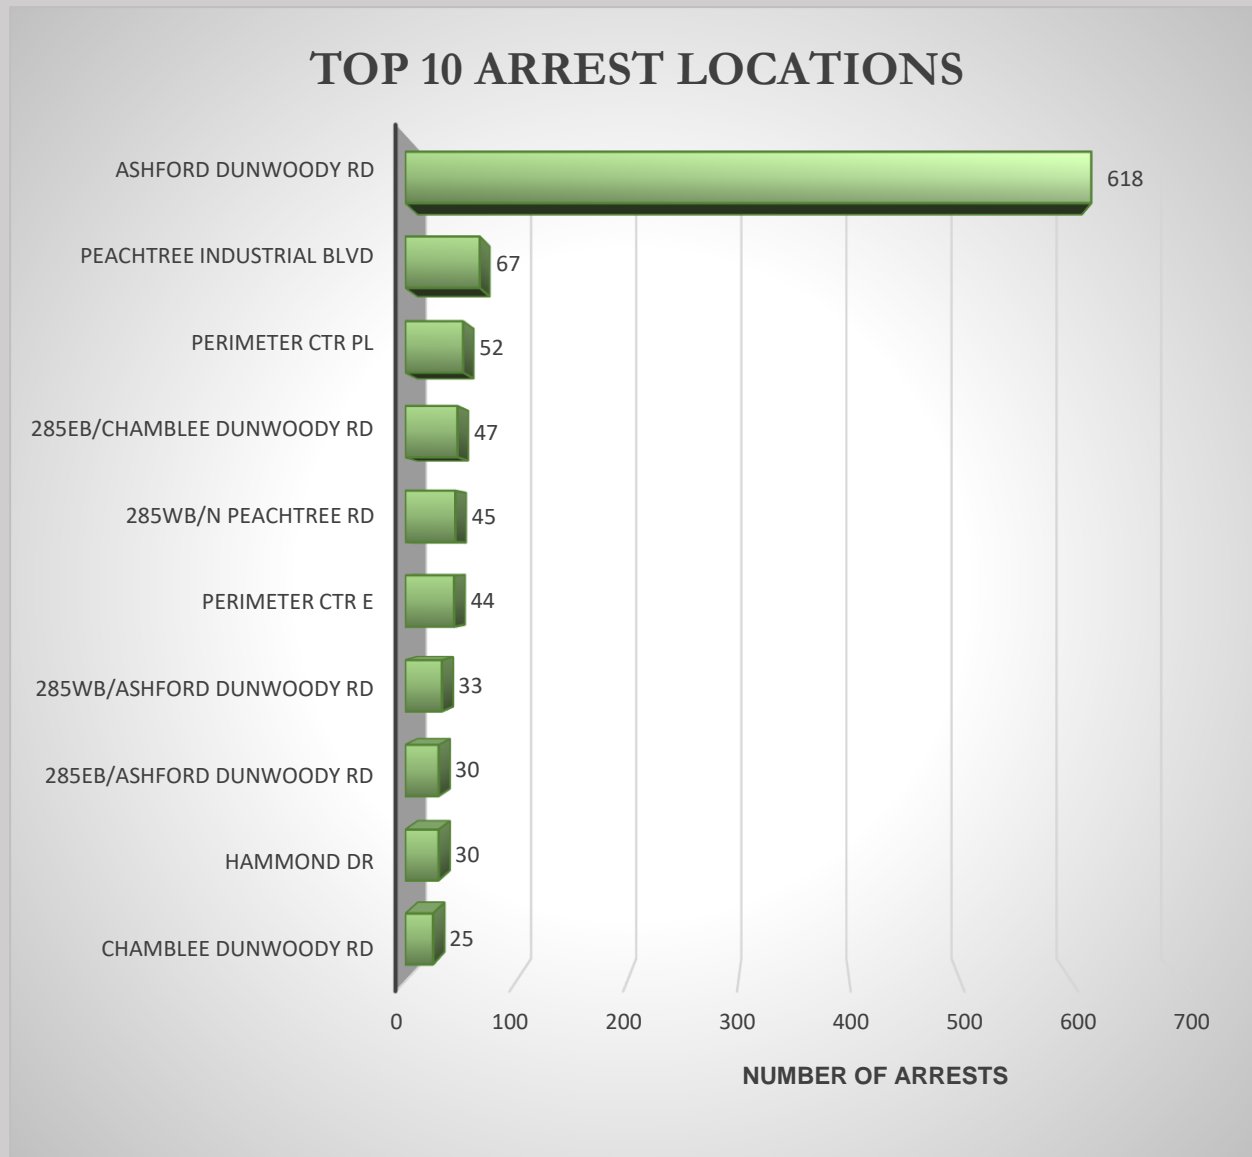

City of Dunwoody

Arrest Report

2020

CITY OF DUNWOODY ARRESTS FOR 2020

The City of Dunwoody had 1,496 arrests in 2020, a 33% decrease from 2019. The figures below show the total number of arrests since 2011 and the percent change from year to year. Arrests have decreased 19% since 2011.

DEMOGRAPHIC DATA FOR 2020 ARRESTS

ARRESTS BY TIME OF DAY

ARRESTS BY DAY OF WEEK

- The figure above shows the time of day arrests were made.
- The figure to the left displays number of arrests by day of week.
- The figure below shows a correlation of hour of day and day of week. The legend on the right-hand side indicates the number of arrests for 2020. The highest number of arrests occurred on Tuesdays and Fridays around 1400 hours, and Saturdays around 1800 hours, which can be seen in red (n= 20-25).

CHARGES FOR 2020 ARRESTS

TOP 10 ARREST CHARGES

- Top 10 charges account for 65% of total arrests.
- Shoplifting was the top charge and accounted for 27% of total arrests.
- Failure to Appear accounted for 13% of total arrests.

LOCATIONS OF ARRESTS

- Top 10 arrest locations account for 66% of total arrest locations.
- 46% of arrests on Ashford Dunwoody Road occurred at Perimeter Mall (4300-4500 Ashford Dunwoody Road)
- 32% of arrests on Ashford Dunwoody Road occurred at Walmart (4725 Ashford Dunwoody Road)