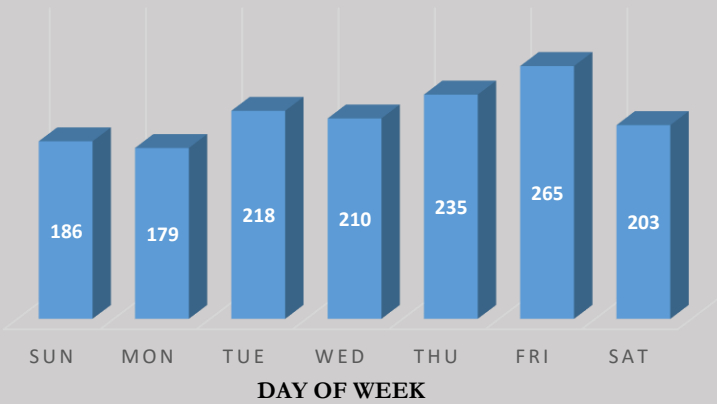

City of Dunwoody

Arrest Report

2020

CITY OF DUNWOODY ARRESTS FOR 2020

The City of Dunwoody had 1,496 arrests in 2020, a 33% decrease from 2019. The figures below show the total number of arrests since 2011 and the percent change from year to year. Arrests have decreased 19% since 2011.

DEMOGRAPHIC DATA FOR 2020 ARRESTS

ARRESTS BY TIME OF DAY

ARRESTS BY DAY OF WEEK

- The figure above shows the time of day arrests were made.
- The figure to the left displays number of arrests by day of week.
- The figure below shows a correlation of hour of day and day of week. The legend on the right-hand side indicates the number of arrests for 2020. The highest number of arrests occurred on Tuesdays and Fridays around 1400 hours, and Saturdays around 1800 hours, which can be seen in red (n= 20-25).