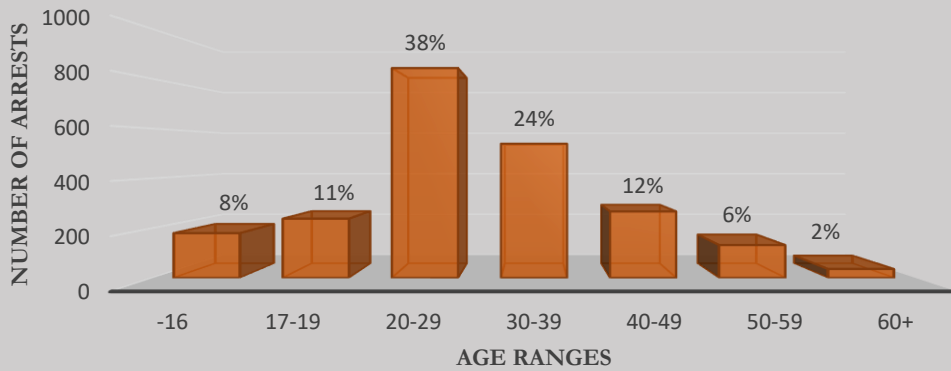

City of Dunwoody

Arrest Report

2020

CITY OF DUNWOODY ARRESTS FOR 2020

The City of Dunwoody had 1,496 arrests in 2020, a 33% decrease from 2019. The figures below show the total number of arrests since 2011 and the percent change from year to year. Arrests have decreased 19% since 2011.

DEMOGRAPHIC DATA FOR 2020 ARRESTS

ARRESTS BY TIME OF DAY

ARRESTS BY DAY OF WEEK

- The figure above shows the time of day arrests were made.
- The figure to the left displays number of arrests by day of week.
- The figure below shows a correlation of hour of day and day of week. The legend on the right-hand side indicates the number of arrests for 2020. The highest number of arrests occurred on Tuesdays and Fridays around 1400 hours, and Saturdays around 1800 hours, which can be seen in red (n= 20-25).

HOUR OF DAY & DAY OF WEEK

DEMOGRAPHIC DATA FOR 2020 ARRESTS

2020 ARRESTS BY ETHNICITY

Race	Male	Female	Total
Asian	11	11	22
Black	709	292	1001
Indian	4	0	4
White	337	130	467
Unknown	1	1	2
Total	1062	434	1496

DEMOGRAPHIC DATA FOR 2020 ARRESTS

The figures below show comparisons of 2019 and 2020 arrests by age groups.

2020 ARRESTS BY AGE RANGE

2019 ARRESTS BY AGE RANGE

DEMOGRAPHIC DATA FOR 2020 ARRESTS

City of Dunwoody Residency Statistics for 2020 arrests