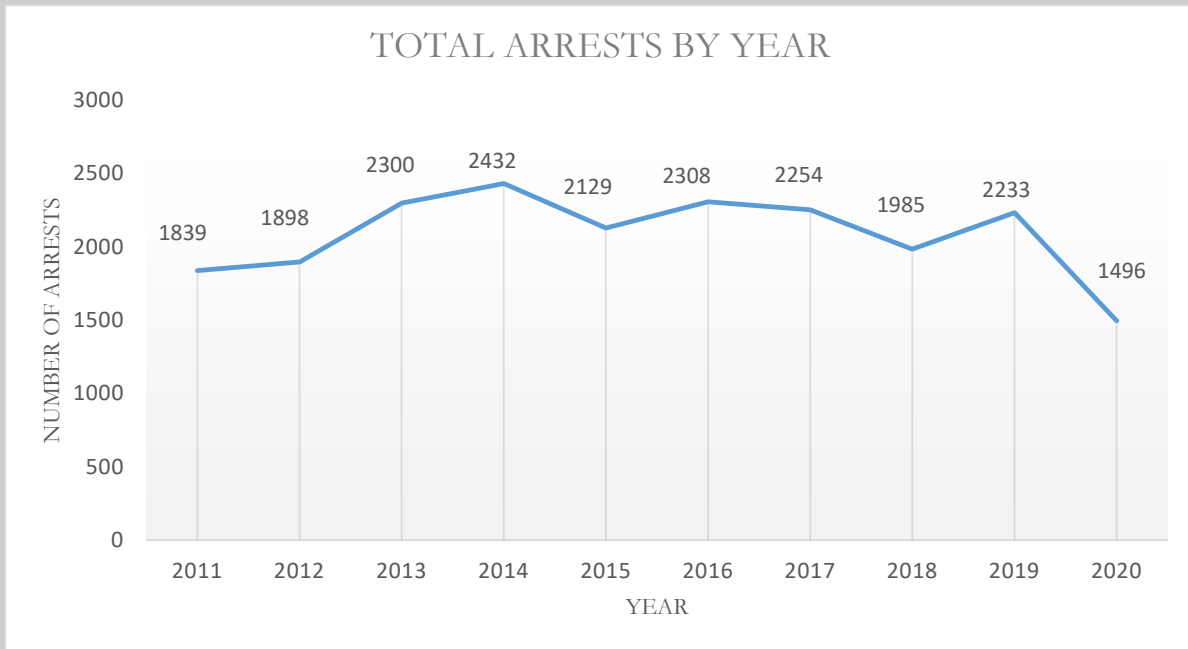

City of Dunwoody

Arrest Report

2020

CITY OF DUNWOODY ARRESTS FOR 2020

The City of Dunwoody had 1,496 arrests in 2020, a 33% decrease from 2019. The figures below show the total number of arrests since 2011 and the percent change from year to year. Arrests have decreased 19% since 2011.

DEMOGRAPHIC DATA FOR 2020 ARRESTS

ARRESTS BY TIME OF DAY

ARRESTS BY DAY OF WEEK

- The figure above shows the time of day arrests were made.
- The figure to the left displays number of arrests by day of week.
- The figure below shows a correlation of hour of day and day of week. The legend on the right-hand side indicates the number of arrests for 2020. The highest number of arrests occurred on Tuesdays and Fridays around 1400 hours, and Saturdays around 1800 hours, which can be seen in red (n= 20-25).

HOUR OF DAY & DAY OF WEEK

DEMOGRAPHIC DATA FOR 2020 ARRESTS

2020 ARRESTS BY ETHNICITY

Race	Male	Female	Total
Asian	11	11	22
Black	709	292	1001
Indian	4	0	4
White	337	130	467
Unknown	1	1	2
Total	1062	434	1496

LOCATIONS OF ARRESTS

- Top 10 arrest locations account for 66% of total arrest locations.
- 46% of arrests on Ashford Dunwoody Road occurred at Perimeter Mall (4300-4500 Ashford Dunwoody Road)
- 32% of arrests on Ashford Dunwoody Road occurred at Walmart (4725 Ashford Dunwoody Road)