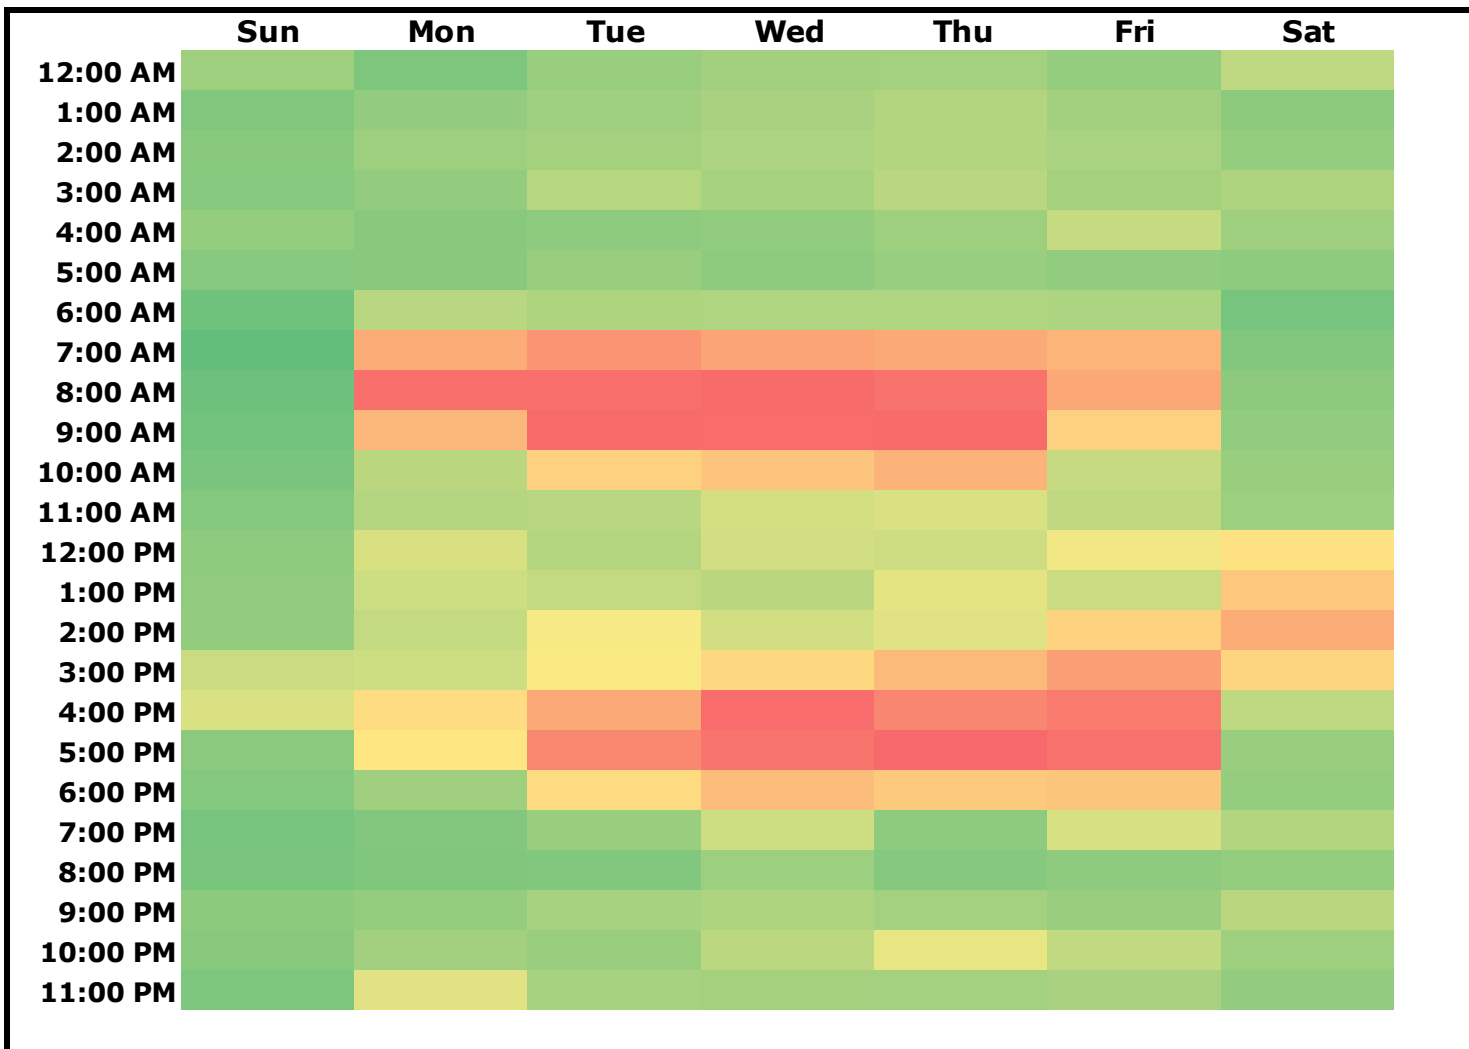

# I-285 Average Speeds - @ Shallowford Road

Key:  
Green denotes normal speeds (~70mph)  
The darker the red, the slower the traffic