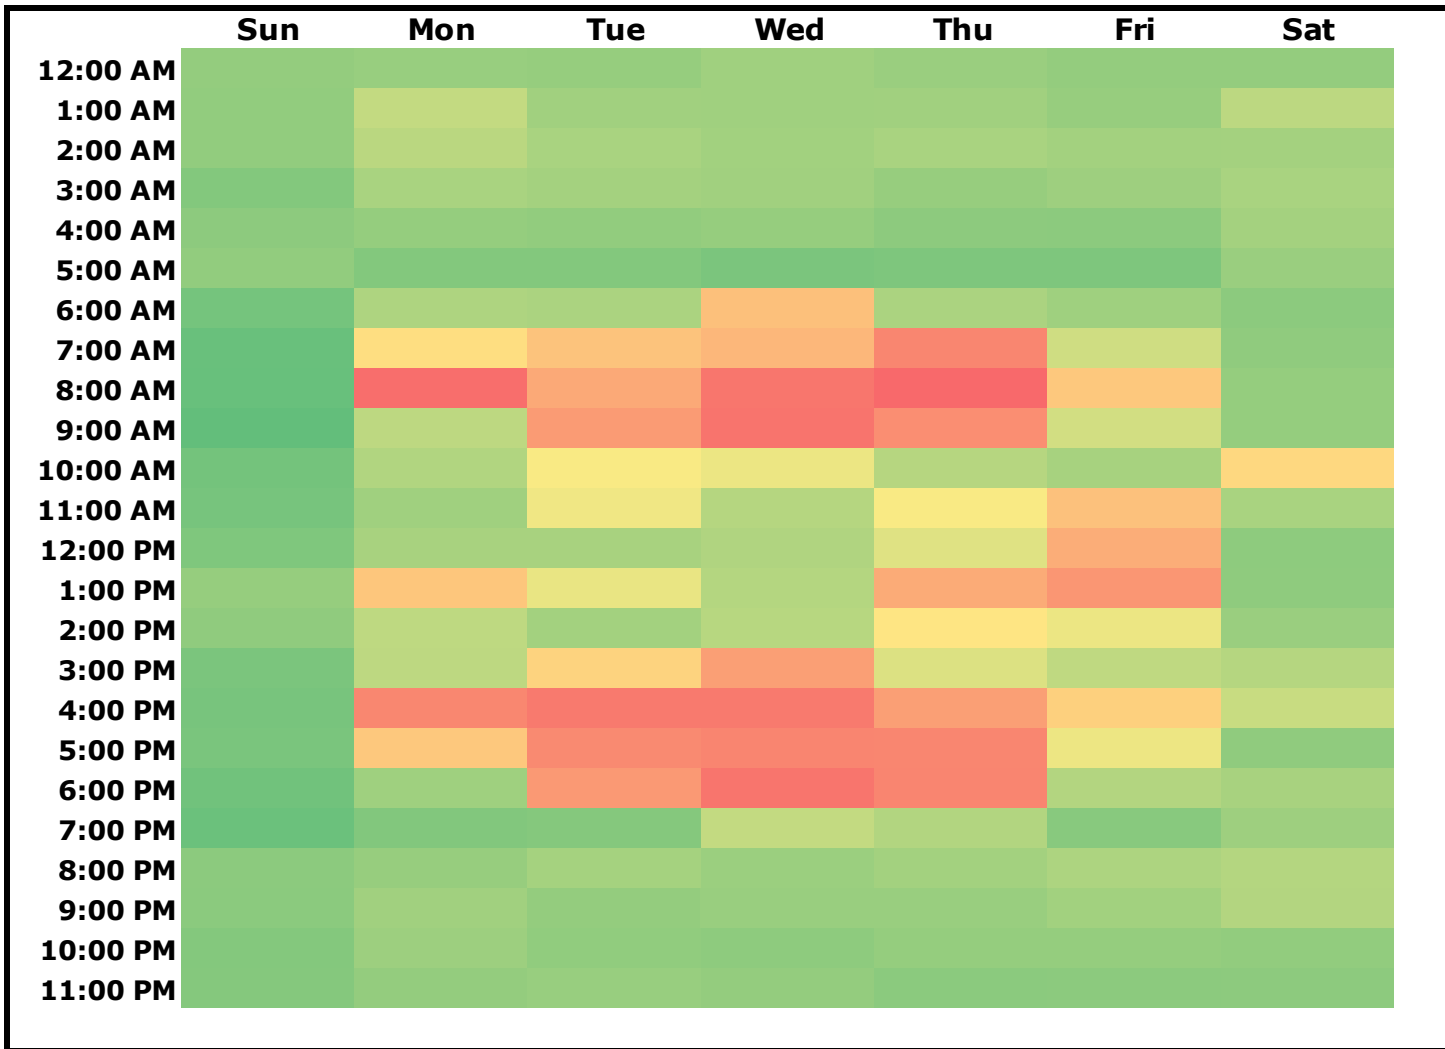

I-285 Average Speeds - @ Northside Drive

Key:
Green denotes normal speeds (~70mph)
The darker the red, the slower the traffic