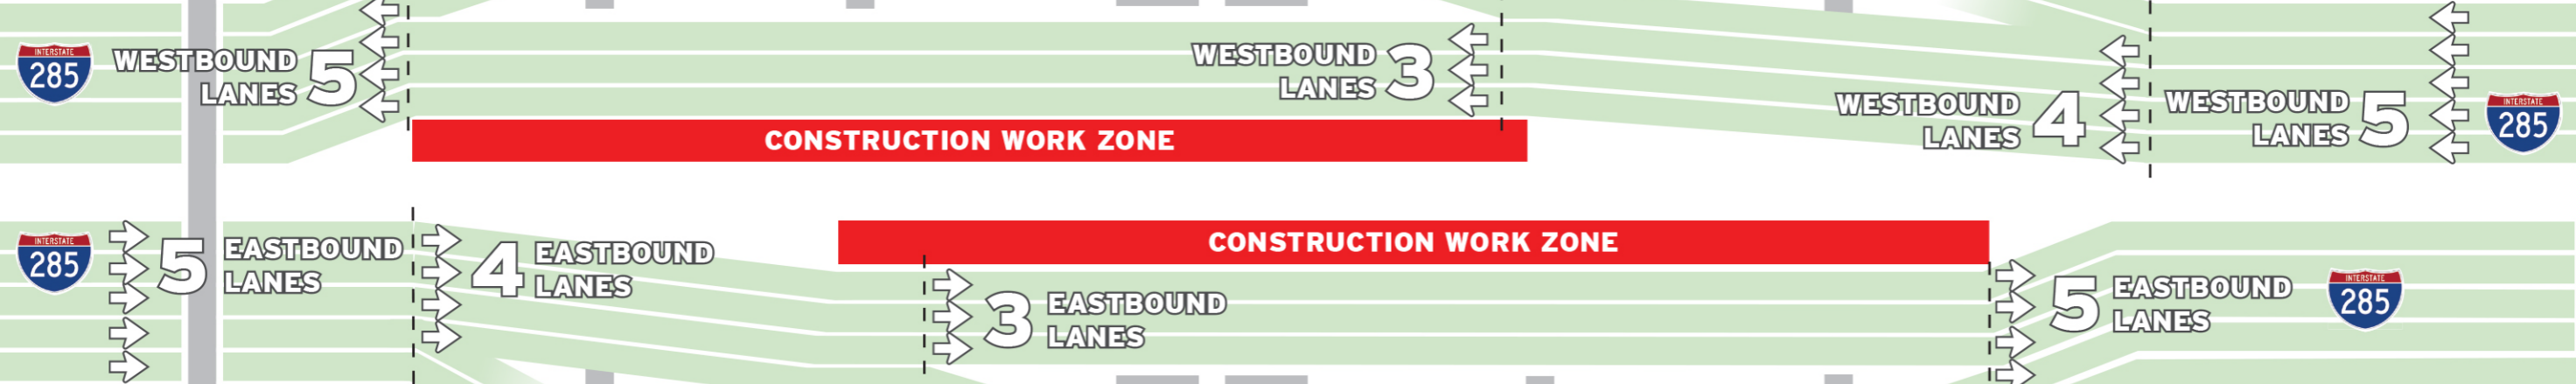

Lake Forrest Drive

Roswell Road

Glenridge Drive

Peachtree Dunwoody Road

Ashford Dunwoody Road

One Connecting Lane To: Roswell Road

Two Connecting Lanes To: Ashford Dunwoody Road

Two Connecting Lanes To: Glenridge Drive, Northbound SR 400, Southbound SR 400

One Connecting Lane To: Ashford Dunwoody Road

Legend

- Open Lanes
- Closed Lanes