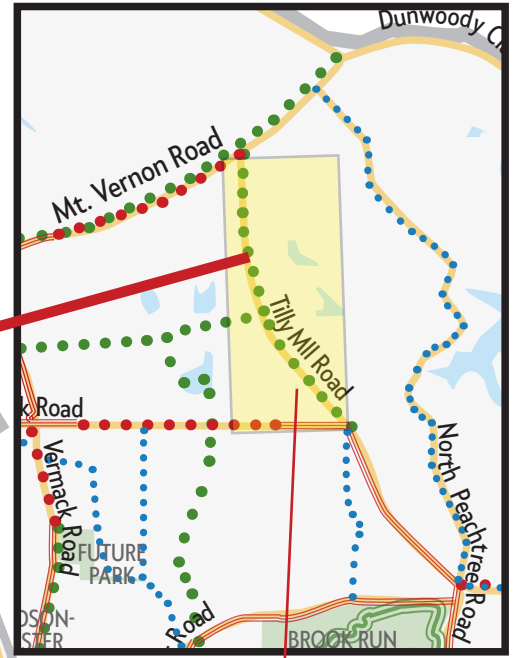

Dunwoody Bike & Trail Map

City of
Dunwoody
Georgia

Mt. Vernon Road to
Womack Road

 **Bike Lane**
 **Future Bike Lane**
 on-road bike lanes

 **Dunwoody Trailway**
 **Future Dunwoody Trailway**
 bike and walking path separated
from auto traffic

 **Bike Route**
 streets conducive to bike riding
along main and neighborhood roads