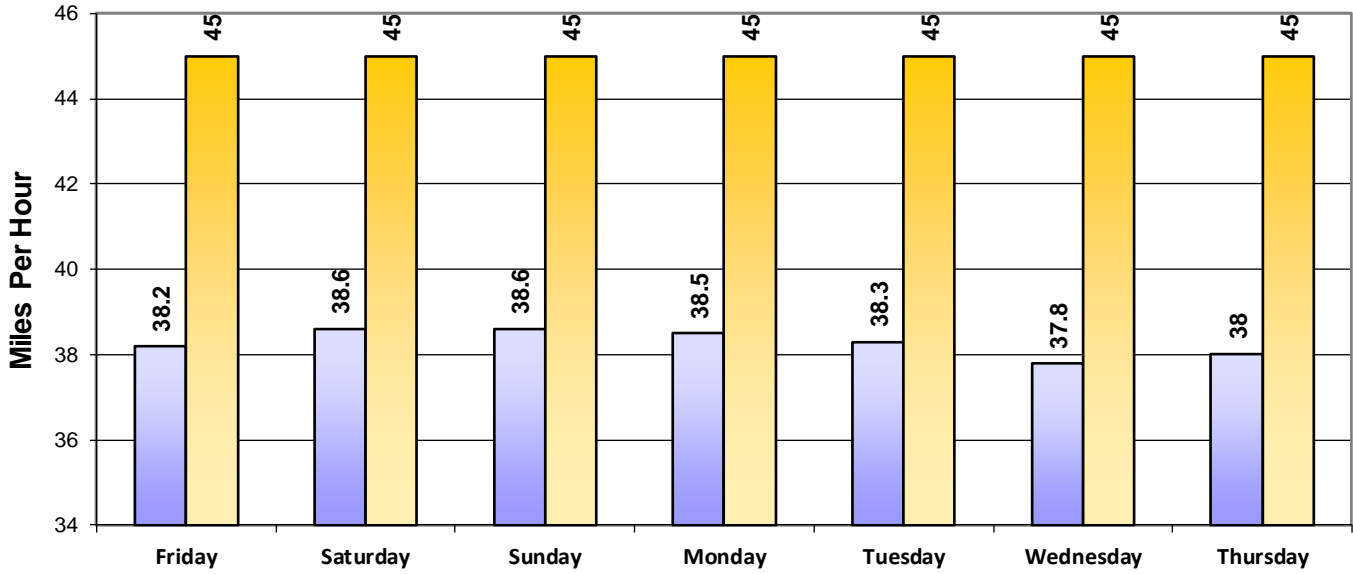

Speed Limit = 35 MPH

Week (7 days): 11/20/2020 - 11/26/2020

Charts Report

Daily Average Speeds vs. 85th Percentile Speeds

□ Avg. Speed □ 85th pct Speed

Dunwoody Club Dr at Woodsong

Speed Limit = 35 MPH

Week (7 days): 11/20/2020 - 11/26/2020

Weekly Speed Summary - Vehicle Counts

Dunwoody Club Dr at Woodsong Trl

Speed Limit = 35 MPH

Week (7 days): 11/20/2020 - 11/26/2020

Charts Report

Percentage of Vehicles Speeding

Dunwoody Club Dr at Woodsong

Speed Limit = 35 MPH