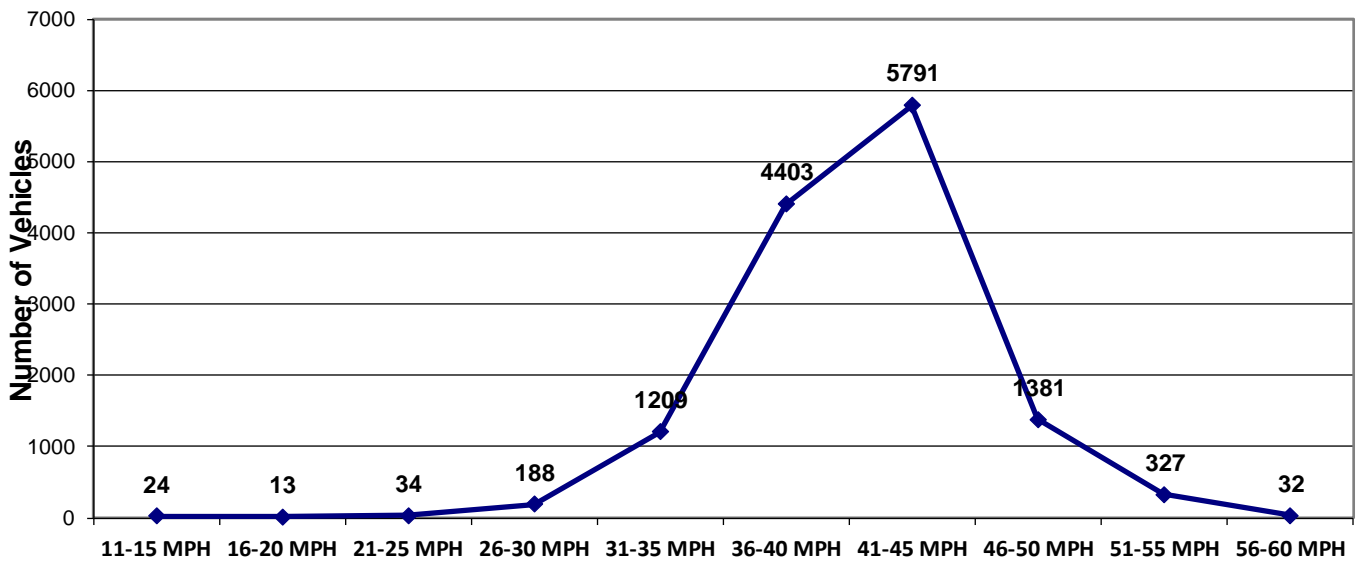

Vehicle Count by Peak Speed Bins

Dunwoody Club Dr at Woodsong

Speed Limit = 35 MPH

Week (7 days): 11/20/2020 - 11/26/2020