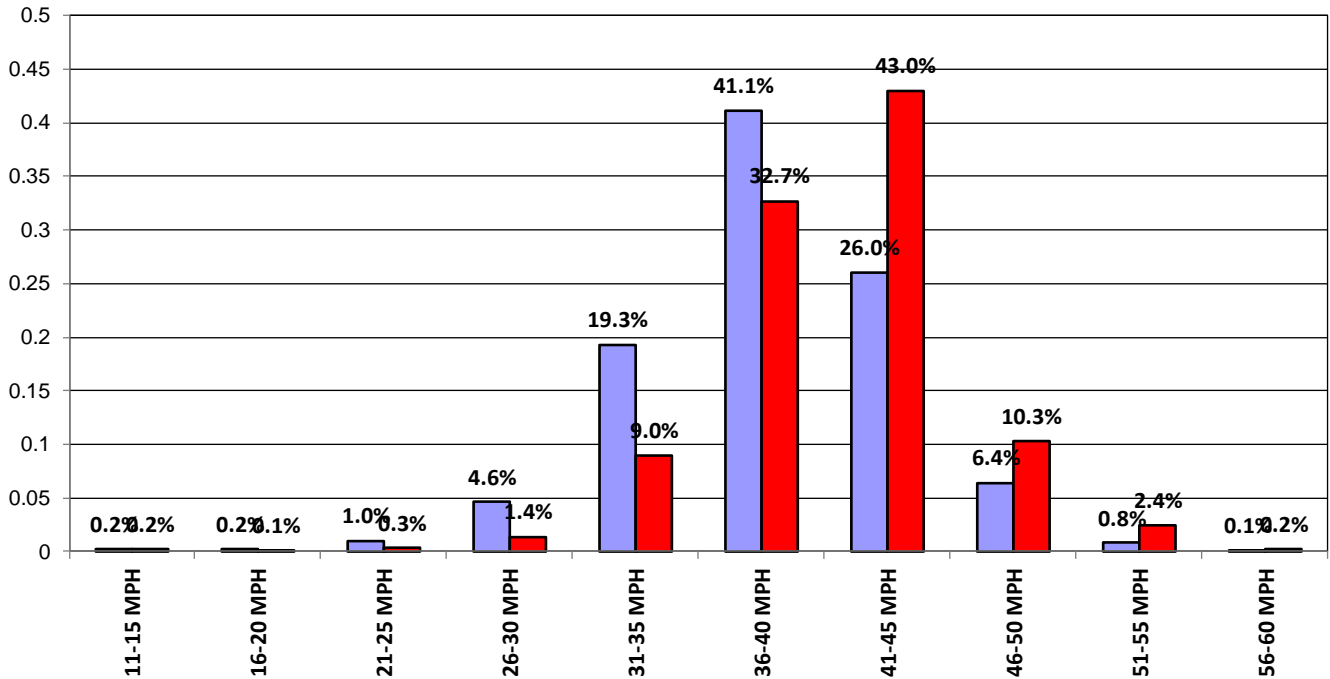

Charts Report

Vehicle and Speed Violator Counts

■ Tot. Vehicles ■ # Violators

Dunwoody Club Dr at Woodsong

Speed Limit = 35 MPH

Week (7 days): 11/20/2020 - 11/26/2020

Daily Average Speeds

Dunwoody Club Dr at Woodsong

Weekly Speed Summary - Vehicle Counts

Dunwoody Club Dr at Woodsong Trl

Speed Limit = 35 MPH

Week (7 days): 11/20/2020 - 11/26/2020

Charts Report

Percentage of Vehicles Speeding

Dunwoody Club Dr at Woodsong

Speed Limit = 35 MPH

Week (7 days): 11/20/2020 - 11/26/2020

Vehicle Count by Peak Speed Bins

Dunwoody Club Dr at Woodsong

Speed Limit = 35 MPH

Week (7 days): 11/20/2020 - 11/26/2020

Charts Report

Vehicle Count by Avg. Speed Bins

Dunwoody Club Dr at Woodsong

Speed Limit = 35 MPH

Week (7 days): 11/20/2020 - 11/26/2020

Avg. vs. Peak Speeds by Percentage

■ AVG ■ PEAK

Dunwoody Club Dr at Woodsong

Speed Limit = 35 MPH

Week (7 days): 11/20/2020 - 11/26/2020