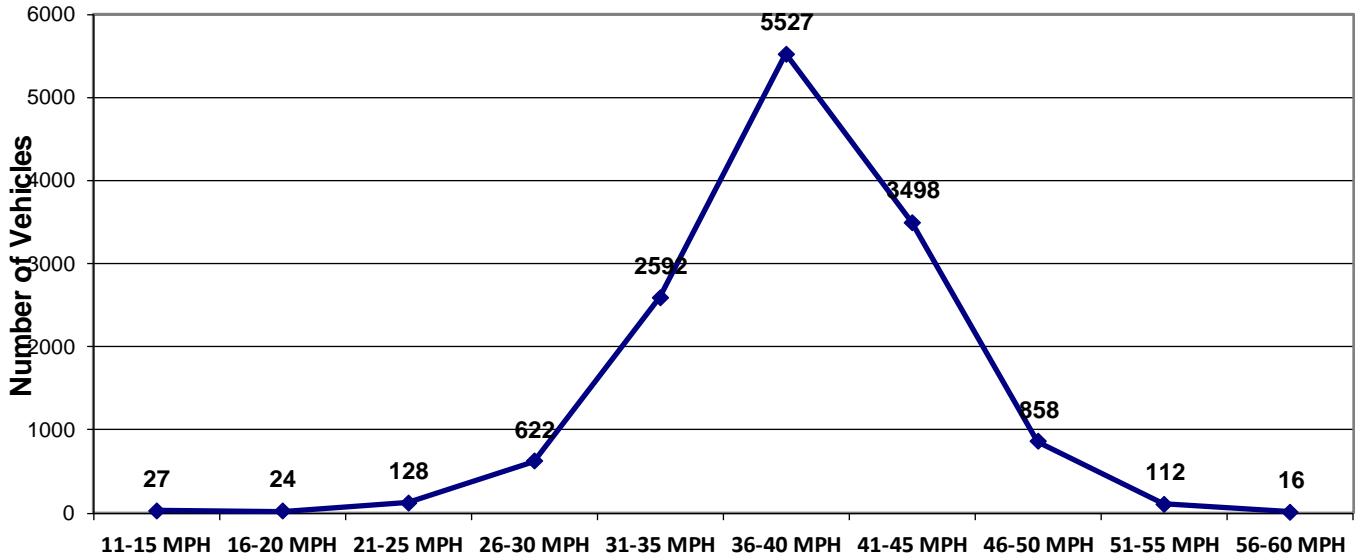

Charts Report

Vehicle and Speed Violator Counts

■ Tot. Vehicles ■ # Violators

Dunwoody Club Dr at Woodsong

Speed Limit = 35 MPH

Week (7 days): 11/20/2020 - 11/26/2020

Daily Average Speeds

Dunwoody Club Dr at Woodsong

Weekly Speed Summary - Vehicle Counts

Dunwoody Club Dr at Woodsong Trl

Speed Limit = 35 MPH

Week (7 days): 11/20/2020 - 11/26/2020

Charts Report

Percentage of Vehicles Speeding

Dunwoody Club Dr at Woodsong

Speed Limit = 35 MPH

Week (7 days): 11/20/2020 - 11/26/2020

Vehicle Count by Peak Speed Bins

Dunwoody Club Dr at Woodsong

Speed Limit = 35 MPH

Week (7 days): 11/20/2020 - 11/26/2020

Charts Report

Vehicle Count by Avg. Speed Bins

Dunwoody Club Dr at Woodsong

Speed Limit = 35 MPH

Week (7 days): 11/20/2020 - 11/26/2020

Avg. vs. Peak Speeds by Percentage

■ AVG ■ PEAK

Dunwoody Club Dr at Woodsong

Speed Limit = 35 MPH

Week (7 days): 11/20/2020 - 11/26/2020