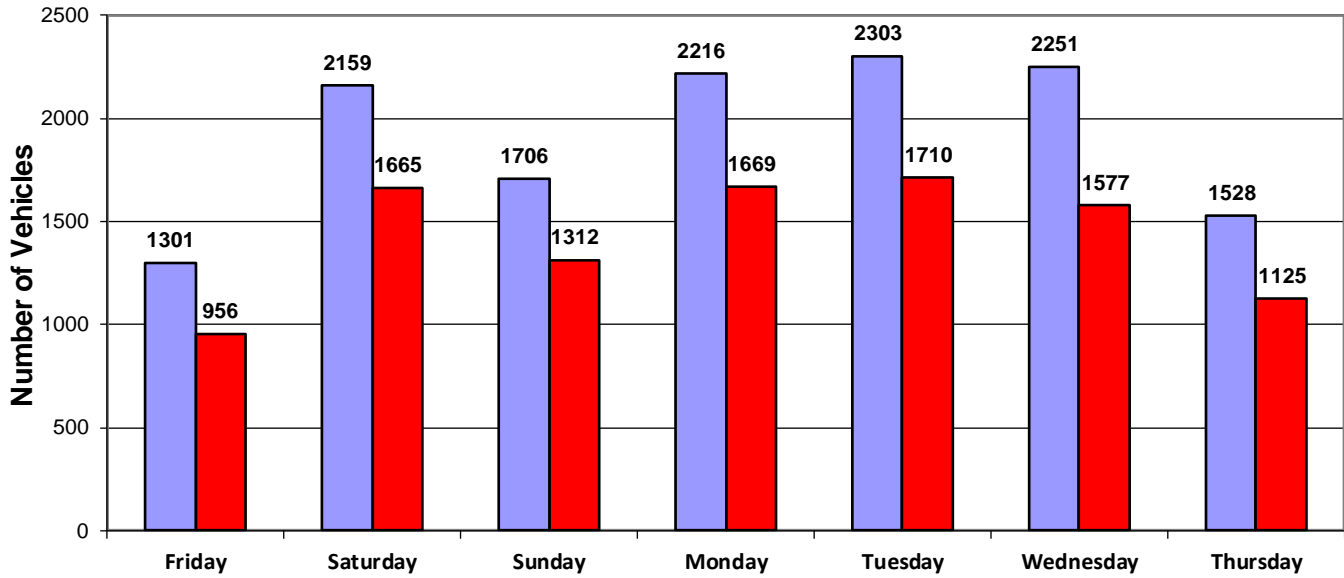

Charts Report

Vehicle and Speed Violator Counts

■ Tot. Vehicles ■ # Violators

Dunwoody Club Dr at Woodsong

Speed Limit = 35 MPH

Week (7 days): 11/20/2020 - 11/26/2020

Daily Average Speeds

Dunwoody Club Dr at Woodsong

Speed Limit = 35 MPH

Week (7 days): 11/20/2020 - 11/26/2020

Charts Report

Daily Average Speeds vs. 85th Percentile Speeds

□ Avg. Speed □ 85th pct Speed

Dunwoody Club Dr at Woodsong

Speed Limit = 35 MPH

Week (7 days): 11/20/2020 - 11/26/2020

Weekly Speed Summary - Vehicle Counts

Dunwoody Club Dr at Woodsong Trl

Speed Limit = 35 MPH

Week (7 days): 11/20/2020 - 11/26/2020

Charts Report

Percentage of Vehicles Speeding

Dunwoody Club Dr at Woodsong

Speed Limit = 35 MPH

Dunwoody Club Dr at Woodsong

Speed Limit = 35 MPH

Week (7 days): 11/20/2020 - 11/26/2020

Avg. vs. Peak Speeds by Percentage

■ AVG ■ PEAK

Dunwoody Club Dr at Woodsong

Speed Limit = 35 MPH

Week (7 days): 11/20/2020 - 11/26/2020