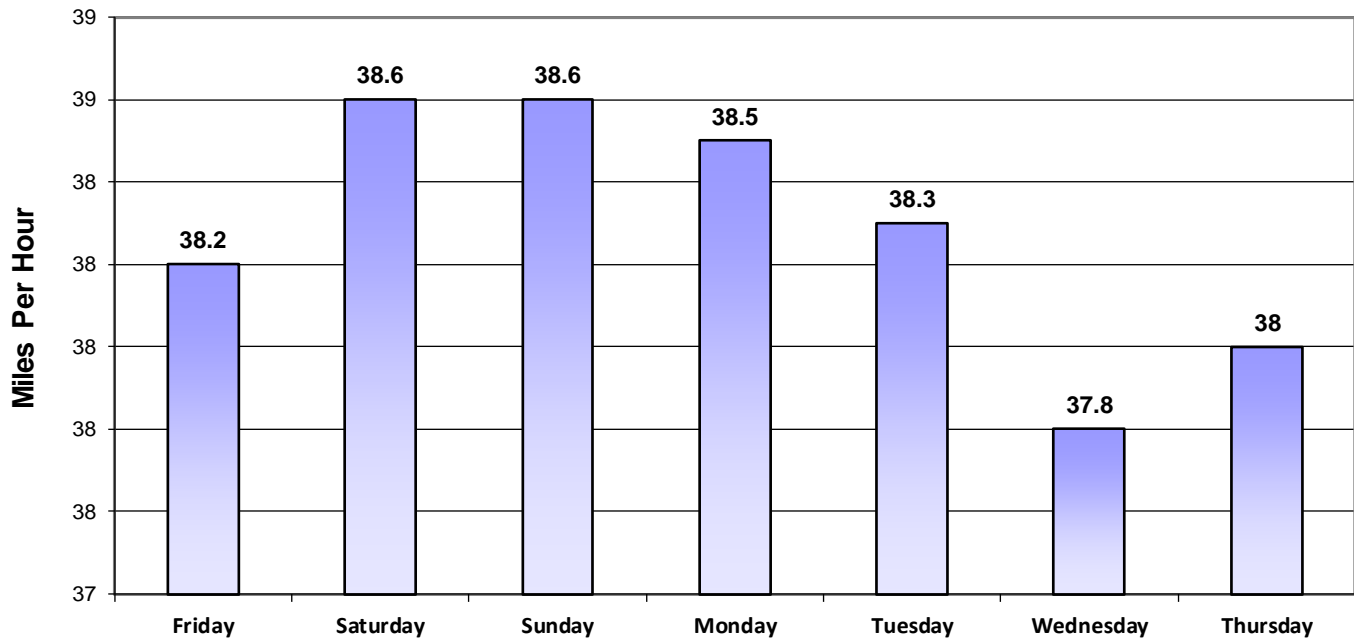

Charts Report

Vehicle and Speed Violator Counts

■ Tot. Vehicles ■ # Violators

Dunwoody Club Dr at Woodsong

Speed Limit = 35 MPH

Week (7 days): 11/20/2020 - 11/26/2020

Daily Average Speeds

Dunwoody Club Dr at Woodsong

Speed Limit = 35 MPH

Week (7 days): 11/20/2020 - 11/26/2020

Charts Report

Daily Average Speeds vs. 85th Percentile Speeds

□ Avg. Speed □ 85th pct Speed

Dunwoody Club Dr at Woodsong

Speed Limit = 35 MPH

Week (7 days): 11/20/2020 - 11/26/2020

Weekly Speed Summary - Vehicle Counts

Dunwoody Club Dr at Woodsong Trl

Speed Limit = 35 MPH

Week (7 days): 11/20/2020 - 11/26/2020

Charts Report

Percentage of Vehicles Speeding

Dunwoody Club Dr at Woodsong

Speed Limit = 35 MPH

Dunwoody Club Dr at Woodsong

Speed Limit = 35 MPH

Week (7 days): 11/20/2020 - 11/26/2020

Avg. vs. Peak Speeds by Percentage

■ AVG ■ PEAK

Dunwoody Club Dr at Woodsong

Speed Limit = 35 MPH

Week (7 days): 11/20/2020 - 11/26/2020