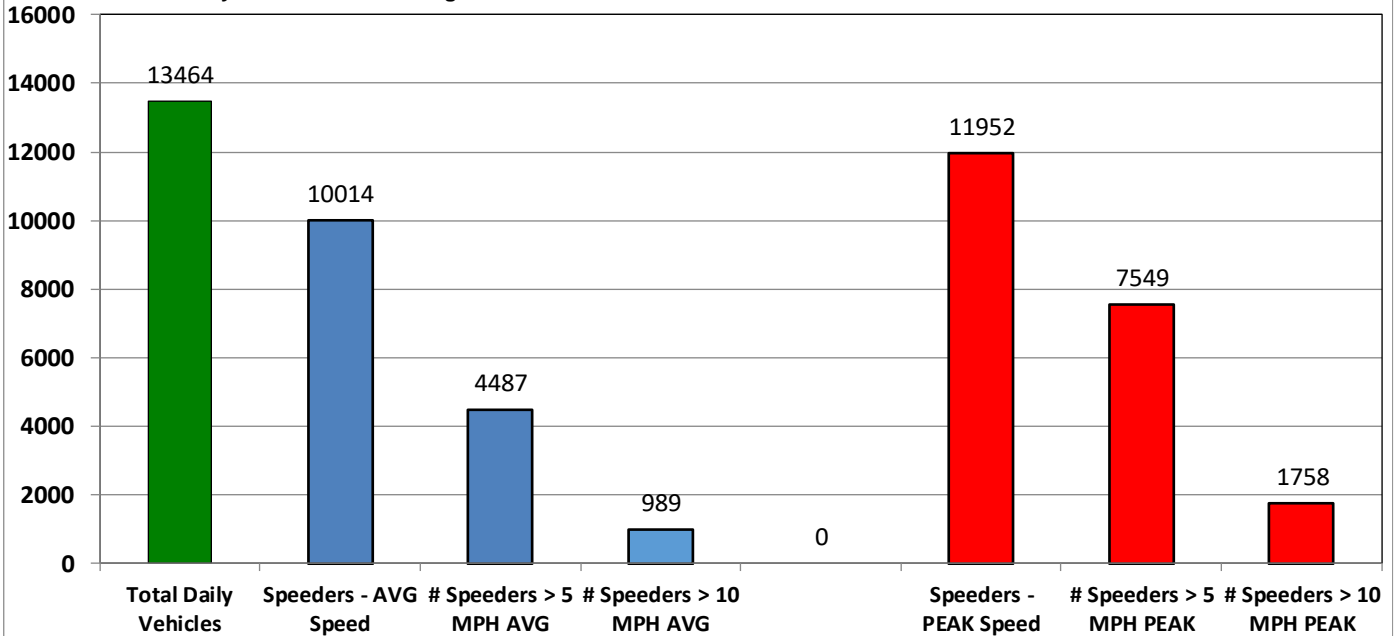

Charts Report

Vehicle and Speed Violator Counts

■ Tot. Vehicles ■ # Violators

Dunwoody Club Dr at Woodsong

Speed Limit = 35 MPH

Week (7 days): 11/20/2020 - 11/26/2020

Daily Average Speeds

Dunwoody Club Dr at Woodsong

Speed Limit = 35 MPH

Week (7 days): 11/20/2020 - 11/26/2020

Charts Report

Daily Average Speeds vs. 85th Percentile Speeds

□ Avg. Speed □ 85th pct Speed

Dunwoody Club Dr at Woodsong

Speed Limit = 35 MPH

Week (7 days): 11/20/2020 - 11/26/2020

Weekly Speed Summary - Vehicle Counts

Dunwoody Club Dr at Woodsong Trl

Speed Limit = 35 MPH

Week (7 days): 11/20/2020 - 11/26/2020

Charts Report

Percentage of Vehicles Speeding

Dunwoody Club Dr at Woodsong

Speed Limit = 35 MPH

Dunwoody Club Dr at Woodsong

Speed Limit = 35 MPH

Week (7 days): 11/20/2020 - 11/26/2020

Avg. vs. Peak Speeds by Percentage

■ AVG ■ PEAK

Dunwoody Club Dr at Woodsong

Speed Limit = 35 MPH

Week (7 days): 11/20/2020 - 11/26/2020