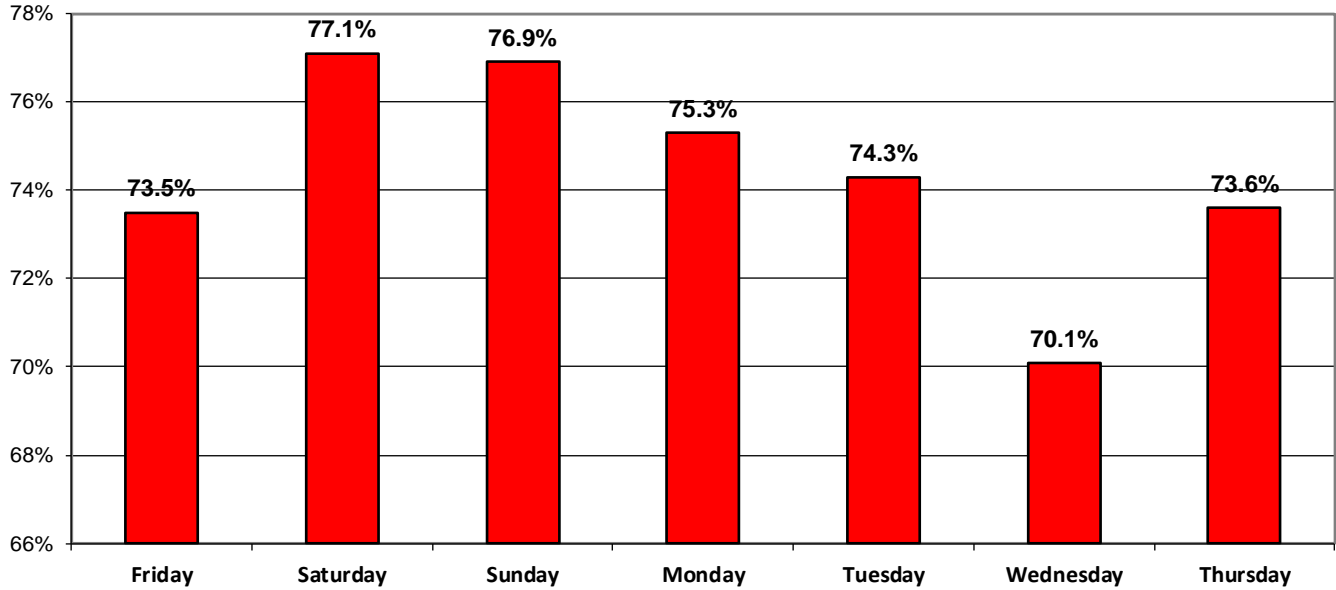

Weekly Speed Summary - Vehicle Counts

Dunwoody Club Dr at Woodsong Trl

Speed Limit = 35 MPH

Week (7 days): 11/20/2020 - 11/26/2020

Charts Report

Percentage of Vehicles Speeding

Dunwoody Club Dr at Woodsong

Speed Limit = 35 MPH