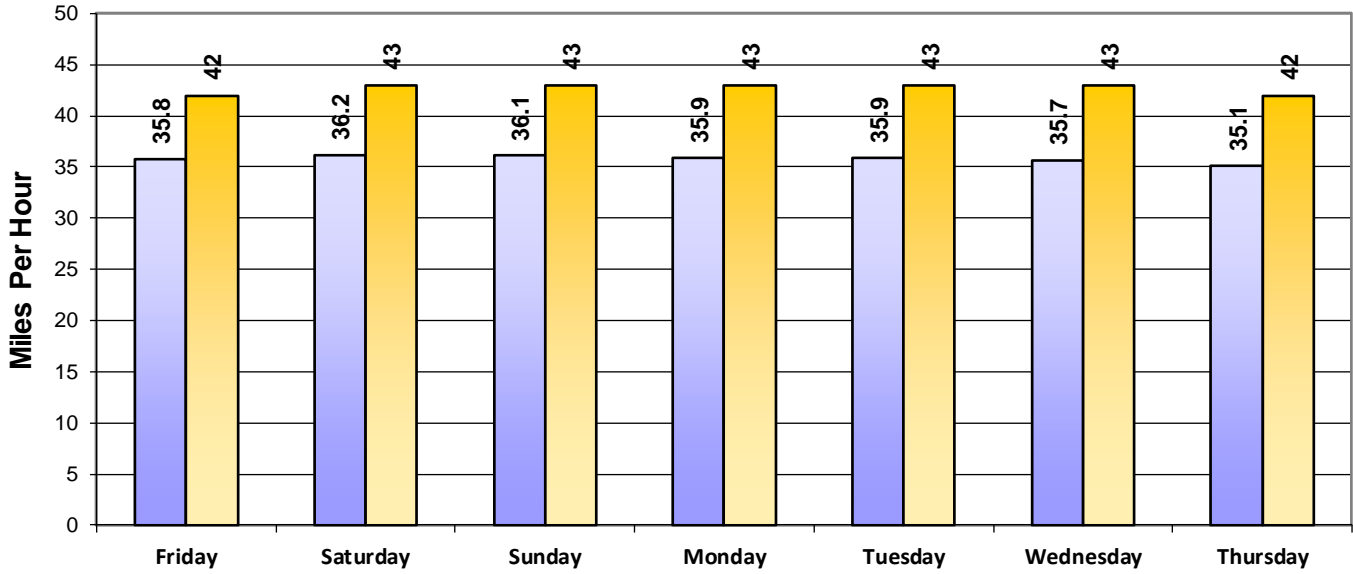

Charts Report

Vehicle and Speed Violator Counts

■ Tot. Vehicles ■ # Violators

4101 Dunwoody Club Dr

Speed Limit = 35 MPH

Week (7 days): 11/20/2020 - 11/26/2020

Daily Average Speeds

4101 Dunwoody Club Dr

Speed Limit = 35 MPH

Week (7 days): 11/20/2020 - 11/26/2020

Charts Report

Daily Average Speeds vs. 85th Percentile Speeds

□ Avg. Speed □ 85th pct Speed

4101 Dunwoody Club Dr

Speed Limit = 35 MPH

Week (7 days): 11/20/2020 - 11/26/2020

Weekly Speed Summary - Vehicle Counts

4101 Dunwoody Club Dr

Speed Limit = 35 MPH

Week (7 days): 11/20/2020 - 11/26/2020

Charts Report

Percentage of Vehicles Speeding

4101 Dunwoody Club Dr

Speed Limit = 35 MPH