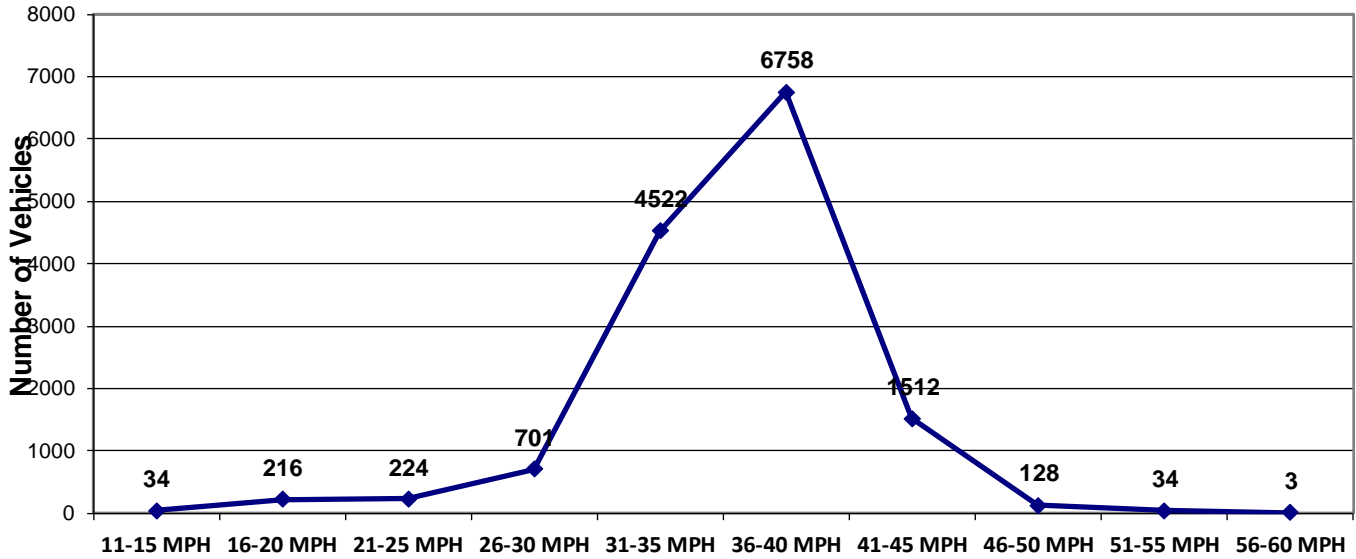

Charts Report

Vehicle and Speed Violator Counts

■ Tot. Vehicles ■ # Violators

4101 Dunwoody Club Dr

Speed Limit = 35 MPH

Week (7 days): 11/20/2020 - 11/26/2020

Daily Average Speeds

4101 Dunwoody Club Dr

Speed Limit = 35 MPH

Week (7 days): 11/20/2020 - 11/26/2020

Charts Report

Daily Average Speeds vs. 85th Percentile Speeds

□ Avg. Speed □ 85th pct Speed

4101 Dunwoody Club Dr

Speed Limit = 35 MPH

Week (7 days): 11/20/2020 - 11/26/2020

Week (7 days): 11/20/2020 - 11/26/2020

Vehicle Count by Peak Speed Bins

4101 Dunwoody Club Dr

Speed Limit = 35 MPH

Week (7 days): 11/20/2020 - 11/26/2020

Charts Report

Vehicle Count by Avg. Speed Bins

4101 Dunwoody Club Dr

Speed Limit = 35 MPH

Week (7 days): 11/20/2020 - 11/26/2020

Avg. vs. Peak Speeds by Percentage

■ AVG ■ PEAK

4101 Dunwoody Club Dr

Speed Limit = 35 MPH

Week (7 days): 11/20/2020 - 11/26/2020