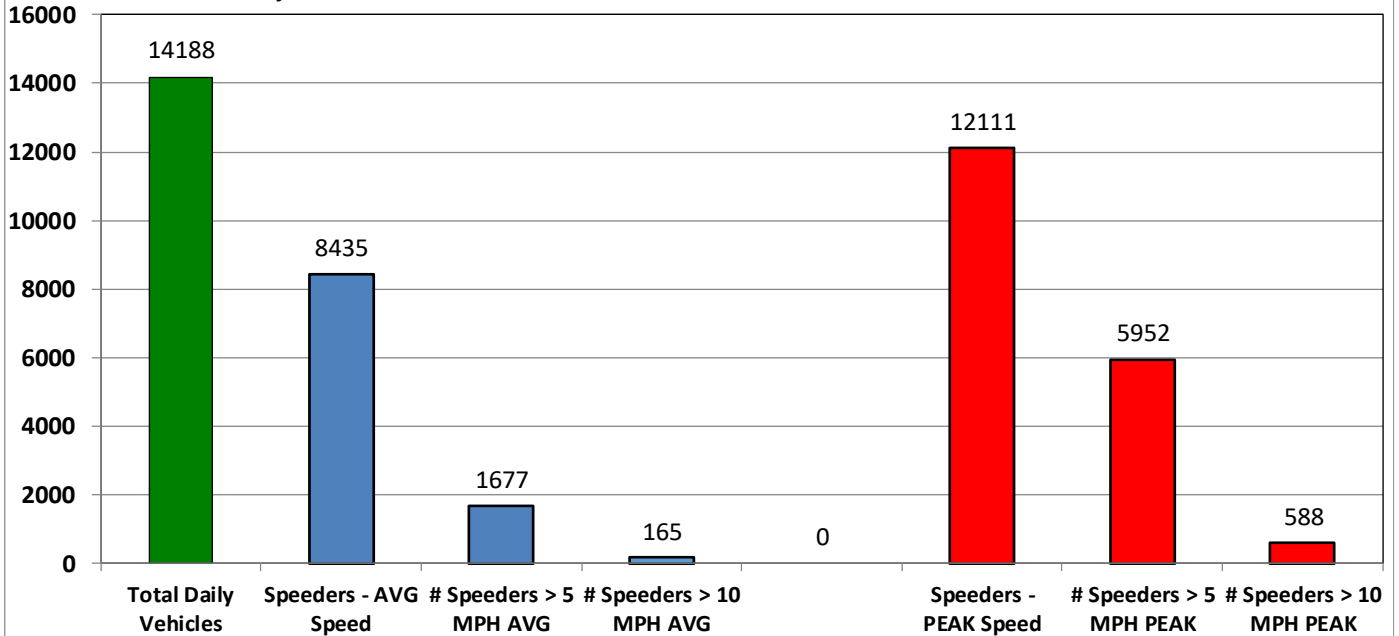

Charts Report

Vehicle and Speed Violator Counts

■ Tot. Vehicles ■ # Violators

4101 Dunwoody Club Dr

Speed Limit = 35 MPH

Week (7 days): 11/20/2020 - 11/26/2020

Daily Average Speeds

4101 Dunwoody Club Dr

Speed Limit = 35 MPH

Week (7 days): 11/20/2020 - 11/26/2020

Charts Report

Daily Average Speeds vs. 85th Percentile Speeds

□ Avg. Speed □ 85th pct Speed

4101 Dunwoody Club Dr

Speed Limit = 35 MPH

Week (7 days): 11/20/2020 - 11/26/2020

Weekly Speed Summary - Vehicle Counts

4101 Dunwoody Club Dr

Speed Limit = 35 MPH

Week (7 days): 11/20/2020 - 11/26/2020

Charts Report

Percentage of Vehicles Speeding

4101 Dunwoody Club Dr

Speed Limit = 35 MPH

Speed Limit = 35 MPH

Week (7 days): 11/20/2020 - 11/26/2020

Avg. vs. Peak Speeds by Percentage

■ AVG ■ PEAK

4101 Dunwoody Club Dr

Speed Limit = 35 MPH

Week (7 days): 11/20/2020 - 11/26/2020