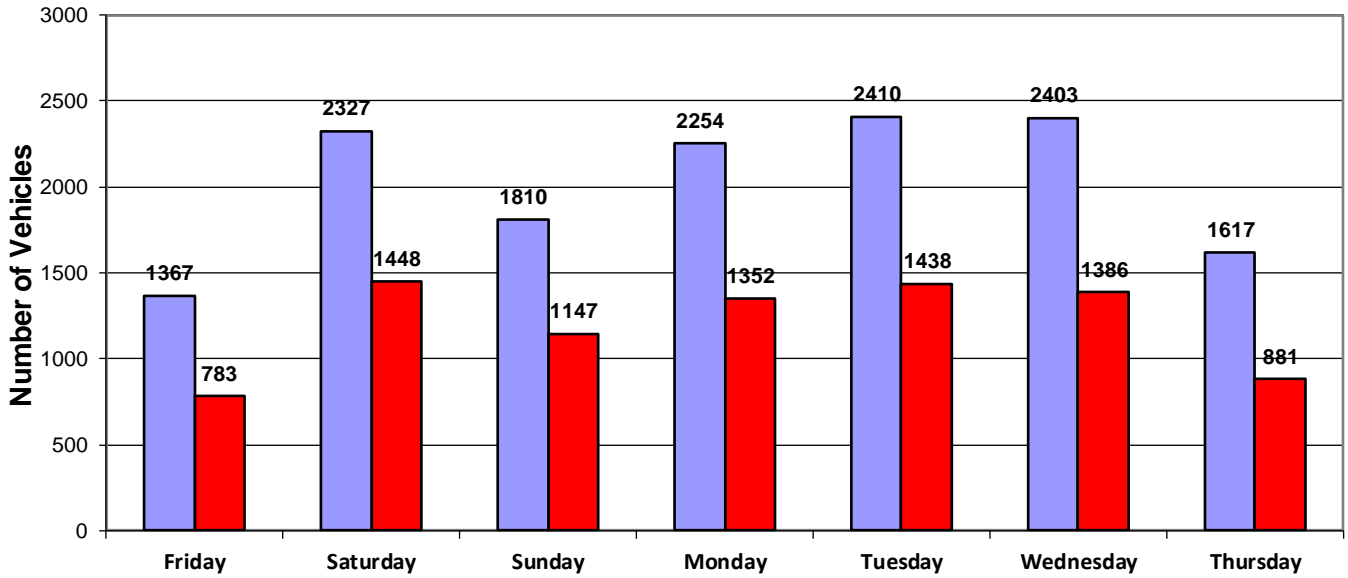

Charts Report

Vehicle and Speed Violator Counts

■ Tot. Vehicles ■ # Violators

4101 Dunwoody Club Dr

Speed Limit = 35 MPH

Week (7 days): 11/20/2020 - 11/26/2020

Daily Average Speeds

4101 Dunwoody Club Dr

Speed Limit = 35 MPH

Week (7 days): 11/20/2020 - 11/26/2020

Charts Report

Daily Average Speeds vs. 85th Percentile Speeds

□ Avg. Speed □ 85th pct Speed

4101 Dunwoody Club Dr

Speed Limit = 35 MPH

Week (7 days): 11/20/2020 - 11/26/2020

Weekly Speed Summary - Vehicle Counts

4101 Dunwoody Club Dr

Speed Limit = 35 MPH

Week (7 days): 11/20/2020 - 11/26/2020

Charts Report

Percentage of Vehicles Speeding

4101 Dunwoody Club Dr

Speed Limit = 35 MPH

Speed Limit = 35 MPH

Week (7 days): 11/20/2020 - 11/26/2020

Avg. vs. Peak Speeds by Percentage

■ AVG ■ PEAK

4101 Dunwoody Club Dr

Speed Limit = 35 MPH

Week (7 days): 11/20/2020 - 11/26/2020