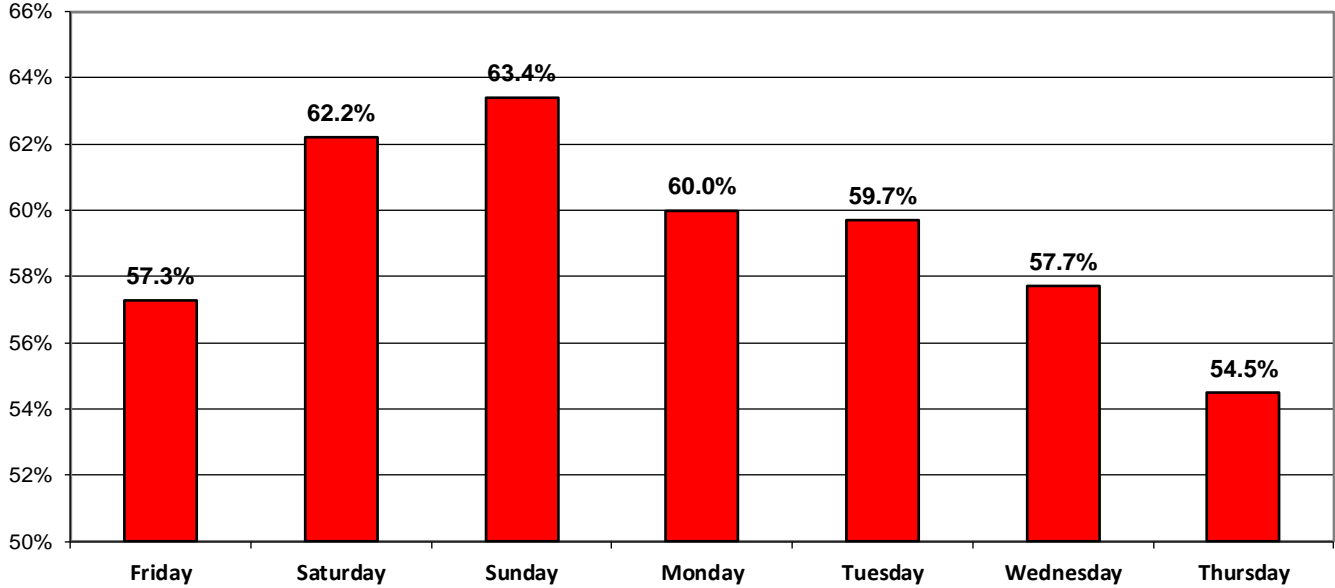

Weekly Speed Summary - Vehicle Counts

4101 Dunwoody Club Dr

Speed Limit = 35 MPH

Week (7 days): 11/20/2020 - 11/26/2020

Charts Report

Percentage of Vehicles Speeding

4101 Dunwoody Club Dr

Speed Limit = 35 MPH