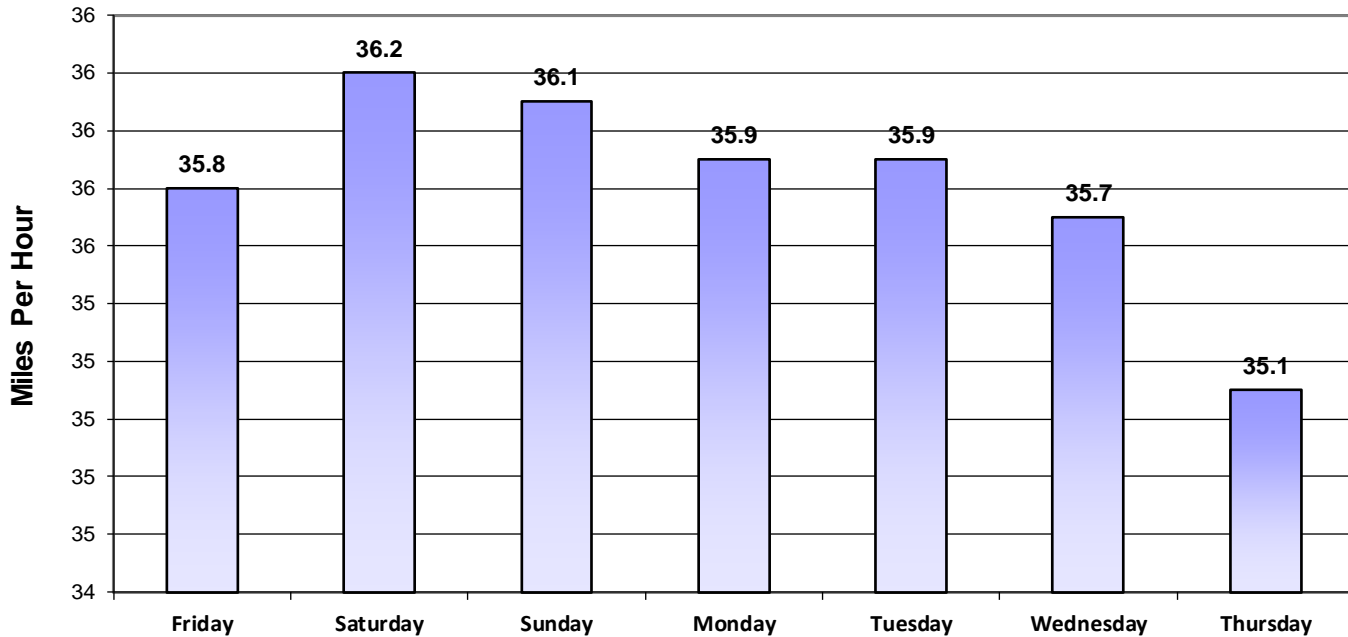

Charts Report

Vehicle and Speed Violator Counts

■ Tot. Vehicles ■ # Violators

4101 Dunwoody Club Dr

Speed Limit = 35 MPH

Week (7 days): 11/20/2020 - 11/26/2020

Daily Average Speeds

4101 Dunwoody Club Dr

Speed Limit = 35 MPH

Week (7 days): 11/20/2020 - 11/26/2020

Charts Report

Daily Average Speeds vs. 85th Percentile Speeds

□ Avg. Speed □ 85th pct Speed

4101 Dunwoody Club Dr

Speed Limit = 35 MPH

Week (7 days): 11/20/2020 - 11/26/2020

Weekly Speed Summary - Vehicle Counts

4101 Dunwoody Club Dr

Speed Limit = 35 MPH

Week (7 days): 11/20/2020 - 11/26/2020

Charts Report

Percentage of Vehicles Speeding

4101 Dunwoody Club Dr

Speed Limit = 35 MPH

Speed Limit = 35 MPH

Week (7 days): 11/20/2020 - 11/26/2020

Avg. vs. Peak Speeds by Percentage

■ AVG ■ PEAK

4101 Dunwoody Club Dr

Speed Limit = 35 MPH

Week (7 days): 11/20/2020 - 11/26/2020