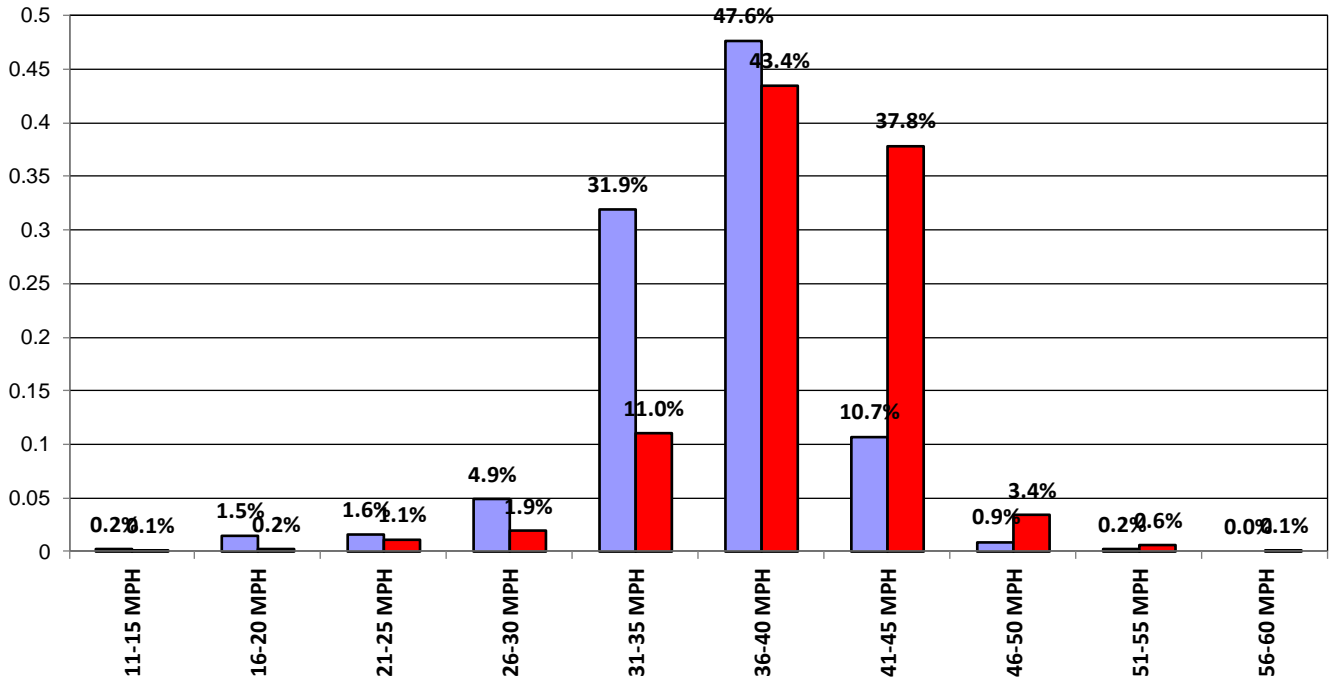

Charts Report

Vehicle and Speed Violator Counts

■ Tot. Vehicles ■ # Violators

4101 Dunwoody Club Dr

Speed Limit = 35 MPH

Week (7 days): 11/20/2020 - 11/26/2020

Daily Average Speeds

4101 Dunwoody Club Dr

Speed Limit = 35 MPH

Week (7 days): 11/20/2020 - 11/26/2020

Avg. vs. Peak Speeds by Percentage

■ AVG ■ PEAK

4101 Dunwoody Club Dr

Speed Limit = 35 MPH

Week (7 days): 11/20/2020 - 11/26/2020