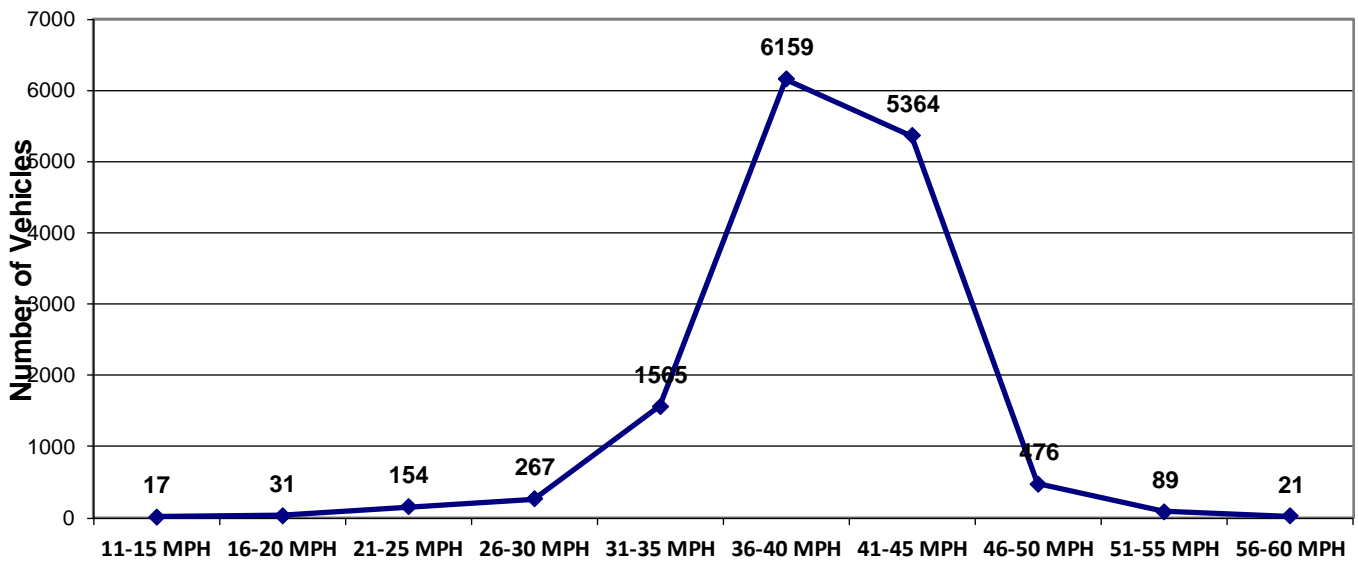

Vehicle Count by Peak Speed Bins

4101 Dunwoody Club Dr

Speed Limit = 35 MPH

Week (7 days): 11/20/2020 - 11/26/2020