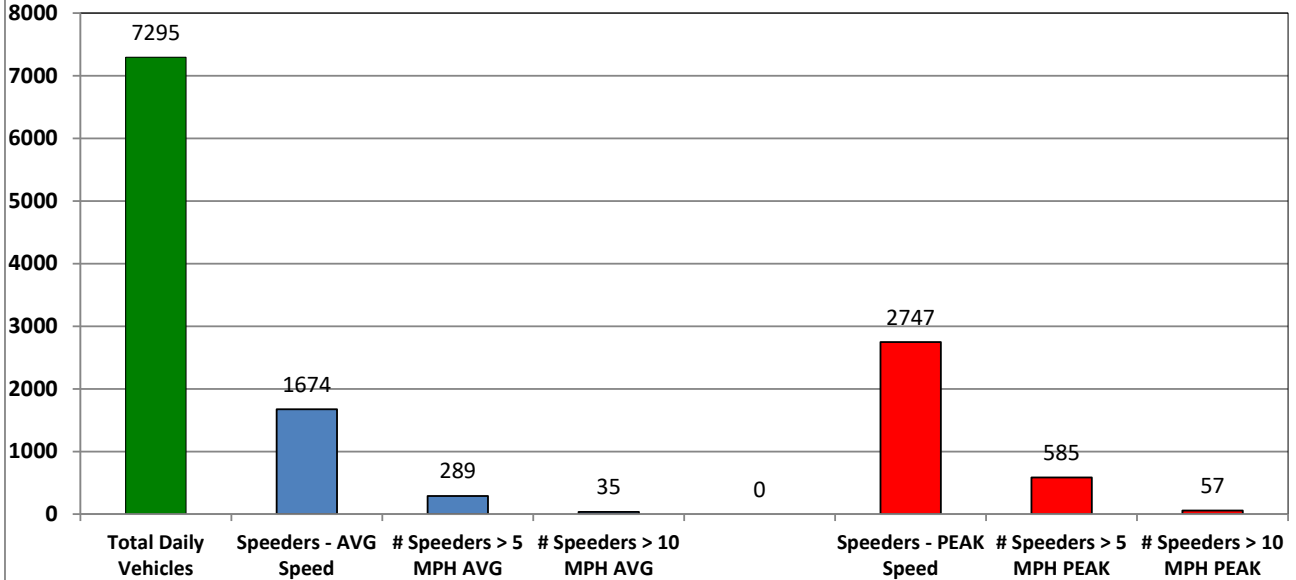

Vehicle and Speed Violator Counts

Tot. Vehicles # Violators

Week (7 days): 10/21/2020 - 10/27/2020

Daily Average Speeds

Week (7 days): 10/21/2020 - 10/27/2020

Daily Average Speeds vs. 85th Percentile Speeds

□ Avg. Speed □ 85th pct Speed

2300 Block Peachford Rd

Speed Limit = 35 MPH

Week (7 days): 10/21/2020 - 10/27/2020

Weekly Speed Summary - Vehicle Counts

2300 Block Peachford Rd

Speed Limit = 35 MPH

Week (7 days): 10/21/2020 - 10/27/2020

Percentage of Vehicles Speeding

Week (7 days): 10/21/2020 - 10/27/2020

Vehicle Count by Peak Speed Bins

Week (7 days): 10/21/2020 - 10/27/2020

Vehicle Count by Avg. Speed Bins

Week (7 days): 10/21/2020 - 10/27/2020

Avg. vs. Peak Speeds by Percentage

Week (7 days): 10/21/2020 - 10/27/2020