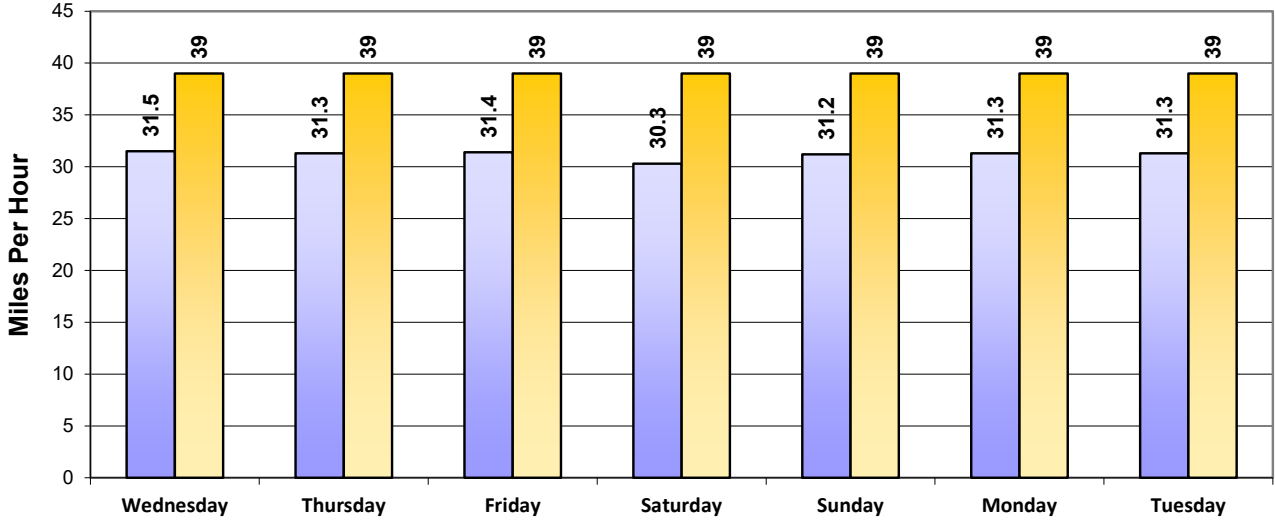

Vehicle and Speed Violator Counts

Tot. Vehicles # Violators

Week (7 days): 10/21/2020 - 10/27/2020

Daily Average Speeds

Week (7 days): 10/21/2020 - 10/27/2020

Daily Average Speeds vs. 85th Percentile Speeds

□ Avg. Speed □ 85th pct Speed

2300 Block Peachford Rd

Speed Limit = 35 MPH

Week (7 days): 10/21/2020 - 10/27/2020

Weekly Speed Summary - Vehicle Counts

2300 Block Peachford Rd

Speed Limit = 35 MPH

Week (7 days): 10/21/2020 - 10/27/2020