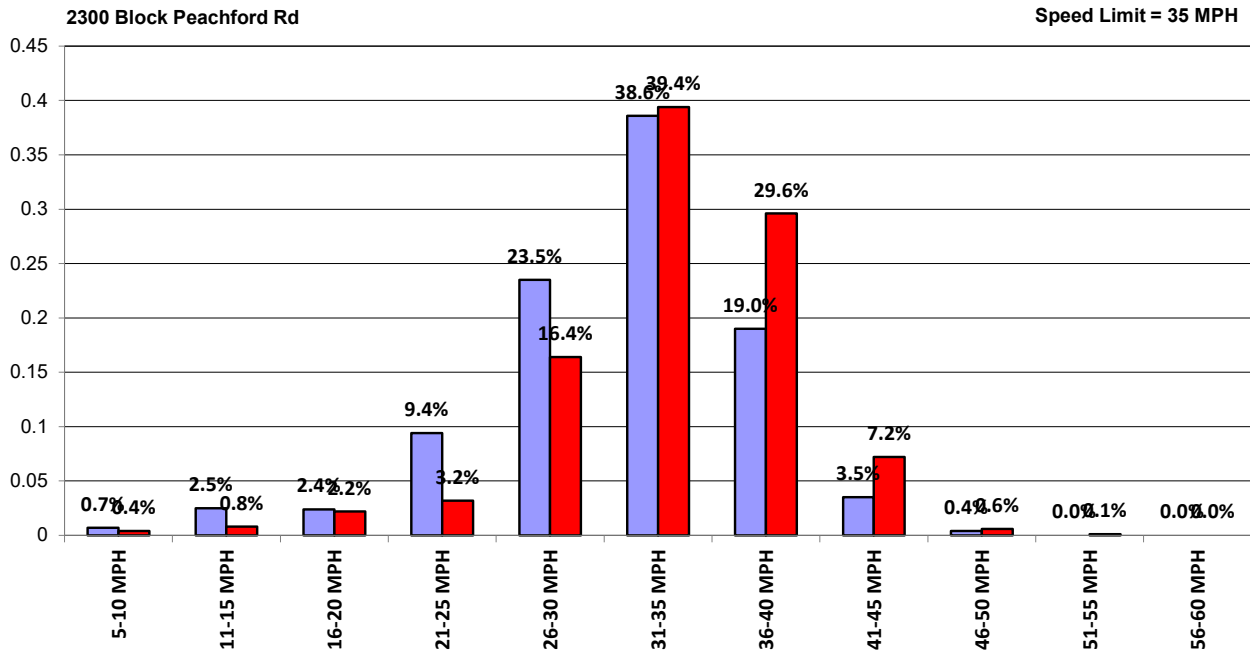

□ Avg. Speed □ 85th pct Speed

2300 Block Peachford Rd

Speed Limit = 35 MPH

Week (7 days): 10/21/2020 - 10/27/2020

Weekly Speed Summary - Vehicle Counts

2300 Block Peachford Rd

Speed Limit = 35 MPH

Week (7 days): 10/21/2020 - 10/27/2020

Percentage of Vehicles Speeding

Week (7 days): 10/21/2020 - 10/27/2020

Vehicle Count by Peak Speed Bins

Week (7 days): 10/21/2020 - 10/27/2020

Vehicle Count by Avg. Speed Bins

Week (7 days): 10/21/2020 - 10/27/2020

Avg. vs. Peak Speeds by Percentage

Week (7 days): 10/21/2020 - 10/27/2020