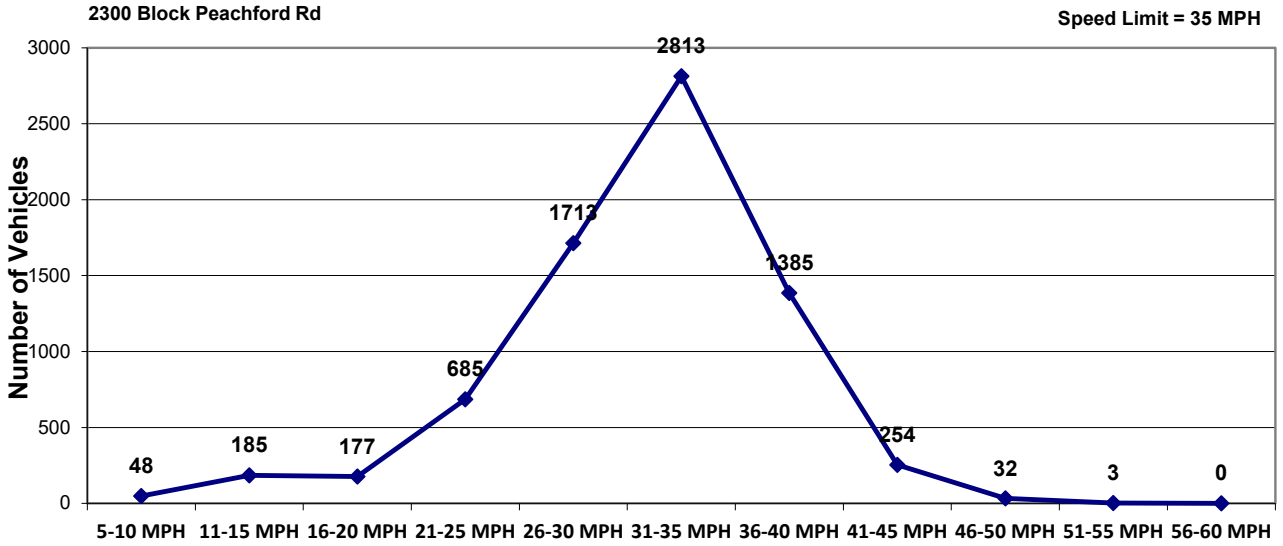

Vehicle and Speed Violator Counts

Tot. Vehicles # Violators

Week (7 days): 10/21/2020 - 10/27/2020

Daily Average Speeds

Week (7 days): 10/21/2020 - 10/27/2020

Daily Average Speeds vs. 85th Percentile Speeds

□ Avg. Speed □ 85th pct Speed

2300 Block Peachford Rd

Speed Limit = 35 MPH

Week (7 days): 10/21/2020 - 10/27/2020

Weekly Speed Summary - Vehicle Counts

2300 Block Peachford Rd

Speed Limit = 35 MPH

Week (7 days): 10/21/2020 - 10/27/2020

Percentage of Vehicles Speeding

Week (7 days): 10/21/2020 - 10/27/2020

Vehicle Count by Peak Speed Bins

Week (7 days): 10/21/2020 - 10/27/2020

Vehicle Count by Avg. Speed Bins

Week (7 days): 10/21/2020 - 10/27/2020

Avg. vs. Peak Speeds by Percentage

Week (7 days): 10/21/2020 - 10/27/2020