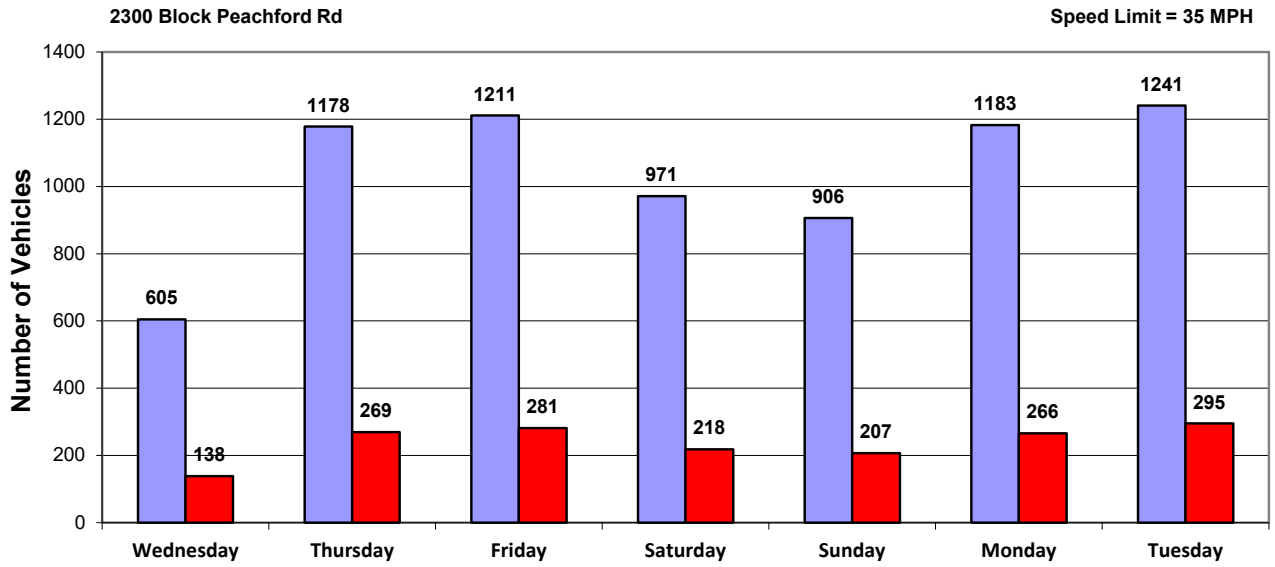

Vehicle and Speed Violator Counts

Tot. Vehicles # Violators

Week (7 days): 10/21/2020 - 10/27/2020

Daily Average Speeds

Week (7 days): 10/21/2020 - 10/27/2020

Daily Average Speeds vs. 85th Percentile Speeds

□ Avg. Speed □ 85th pct Speed

2300 Block Peachford Rd

Speed Limit = 35 MPH

Week (7 days): 10/21/2020 - 10/27/2020

Weekly Speed Summary - Vehicle Counts

2300 Block Peachford Rd

Speed Limit = 35 MPH

Week (7 days): 10/21/2020 - 10/27/2020

Percentage of Vehicles Speeding

Week (7 days): 10/21/2020 - 10/27/2020

Vehicle Count by Peak Speed Bins

Week (7 days): 10/21/2020 - 10/27/2020

Vehicle Count by Avg. Speed Bins

Week (7 days): 10/21/2020 - 10/27/2020

Avg. vs. Peak Speeds by Percentage

Week (7 days): 10/21/2020 - 10/27/2020