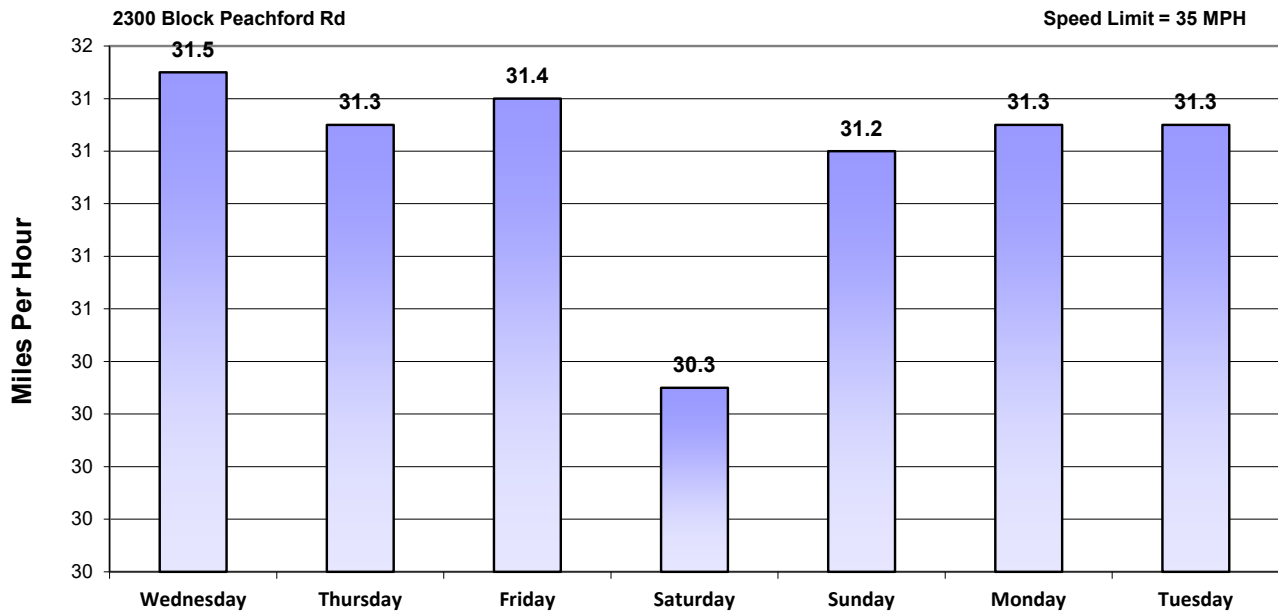

Vehicle and Speed Violator Counts

Tot. Vehicles # Violators

Week (7 days): 10/21/2020 - 10/27/2020

Daily Average Speeds

Week (7 days): 10/21/2020 - 10/27/2020

Daily Average Speeds vs. 85th Percentile Speeds

□ Avg. Speed □ 85th pct Speed

2300 Block Peachford Rd

Speed Limit = 35 MPH

Week (7 days): 10/21/2020 - 10/27/2020

Weekly Speed Summary - Vehicle Counts

2300 Block Peachford Rd

Speed Limit = 35 MPH

Week (7 days): 10/21/2020 - 10/27/2020

Percentage of Vehicles Speeding

Week (7 days): 10/21/2020 - 10/27/2020

Vehicle Count by Peak Speed Bins

Week (7 days): 10/21/2020 - 10/27/2020

Vehicle Count by Avg. Speed Bins

Week (7 days): 10/21/2020 - 10/27/2020

Avg. vs. Peak Speeds by Percentage

Week (7 days): 10/21/2020 - 10/27/2020