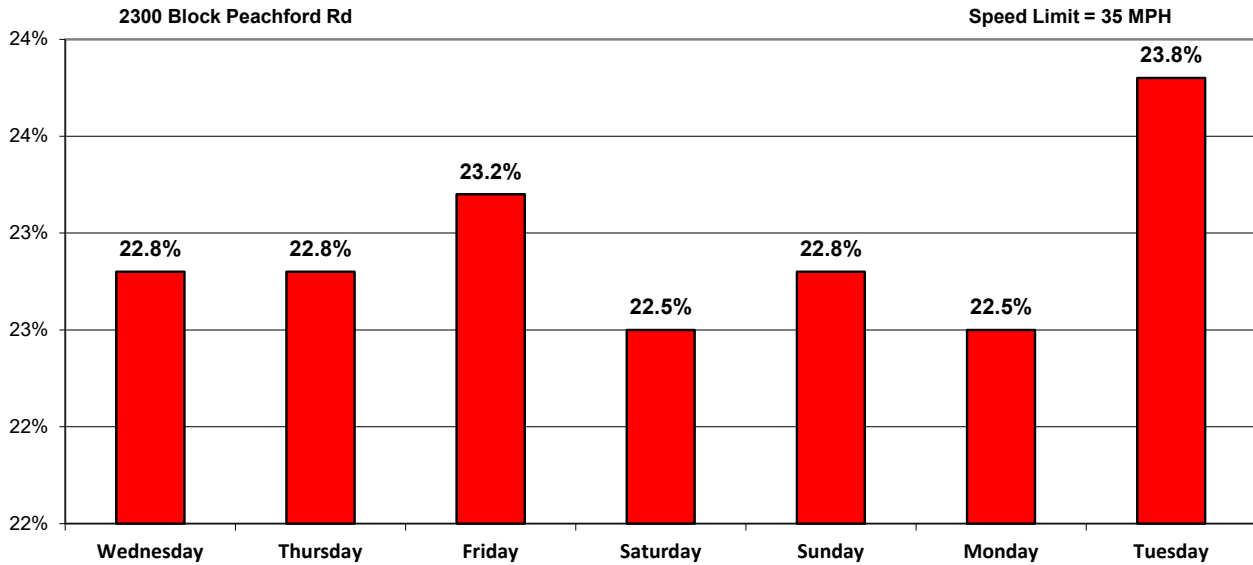

Vehicle and Speed Violator Counts

Tot. Vehicles # Violators

Week (7 days): 10/21/2020 - 10/27/2020

Daily Average Speeds

Week (7 days): 10/21/2020 - 10/27/2020

Daily Average Speeds vs. 85th Percentile Speeds

□ Avg. Speed □ 85th pct Speed

2300 Block Peachford Rd

Speed Limit = 35 MPH

Week (7 days): 10/21/2020 - 10/27/2020

Weekly Speed Summary - Vehicle Counts

2300 Block Peachford Rd

Speed Limit = 35 MPH

Week (7 days): 10/21/2020 - 10/27/2020

Percentage of Vehicles Speeding

Week (7 days): 10/21/2020 - 10/27/2020

Vehicle Count by Peak Speed Bins

Week (7 days): 10/21/2020 - 10/27/2020

Vehicle Count by Avg. Speed Bins

Week (7 days): 10/21/2020 - 10/27/2020

Avg. vs. Peak Speeds by Percentage

Week (7 days): 10/21/2020 - 10/27/2020