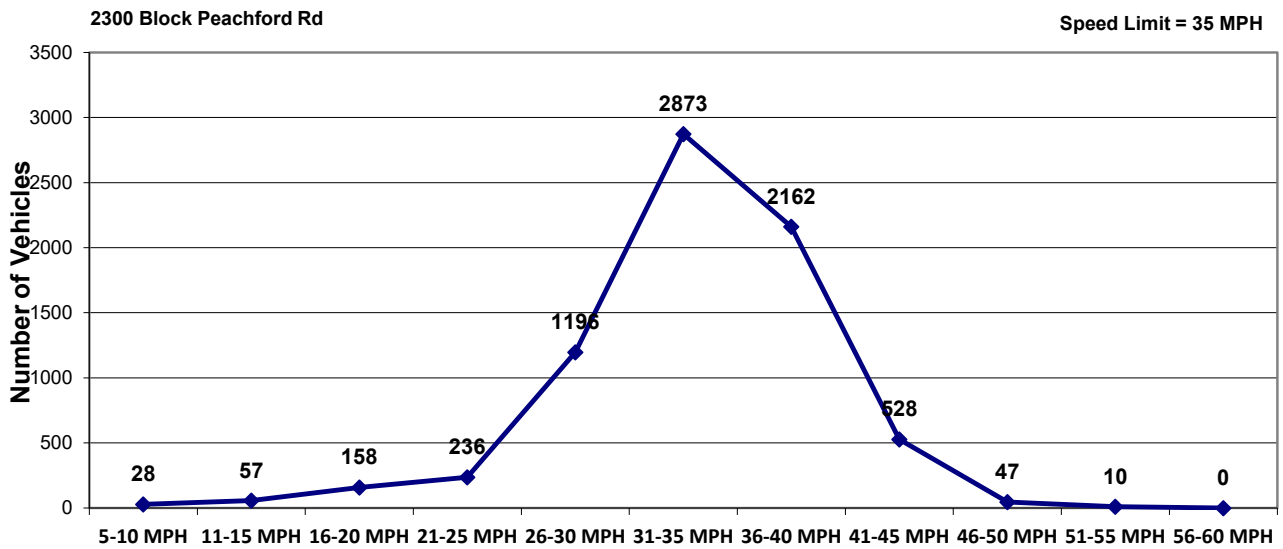

Vehicle and Speed Violator Counts

Tot. Vehicles # Violators

Week (7 days): 10/21/2020 - 10/27/2020

Daily Average Speeds

Week (7 days): 10/21/2020 - 10/27/2020

Daily Average Speeds vs. 85th Percentile Speeds

□ Avg. Speed □ 85th pct Speed

2300 Block Peachford Rd

Speed Limit = 35 MPH

Week (7 days): 10/21/2020 - 10/27/2020

Weekly Speed Summary - Vehicle Counts

2300 Block Peachford Rd

Speed Limit = 35 MPH

Week (7 days): 10/21/2020 - 10/27/2020

Percentage of Vehicles Speeding

Week (7 days): 10/21/2020 - 10/27/2020

Vehicle Count by Peak Speed Bins

Week (7 days): 10/21/2020 - 10/27/2020

Vehicle Count by Avg. Speed Bins

Week (7 days): 10/21/2020 - 10/27/2020

Avg. vs. Peak Speeds by Percentage

Week (7 days): 10/21/2020 - 10/27/2020