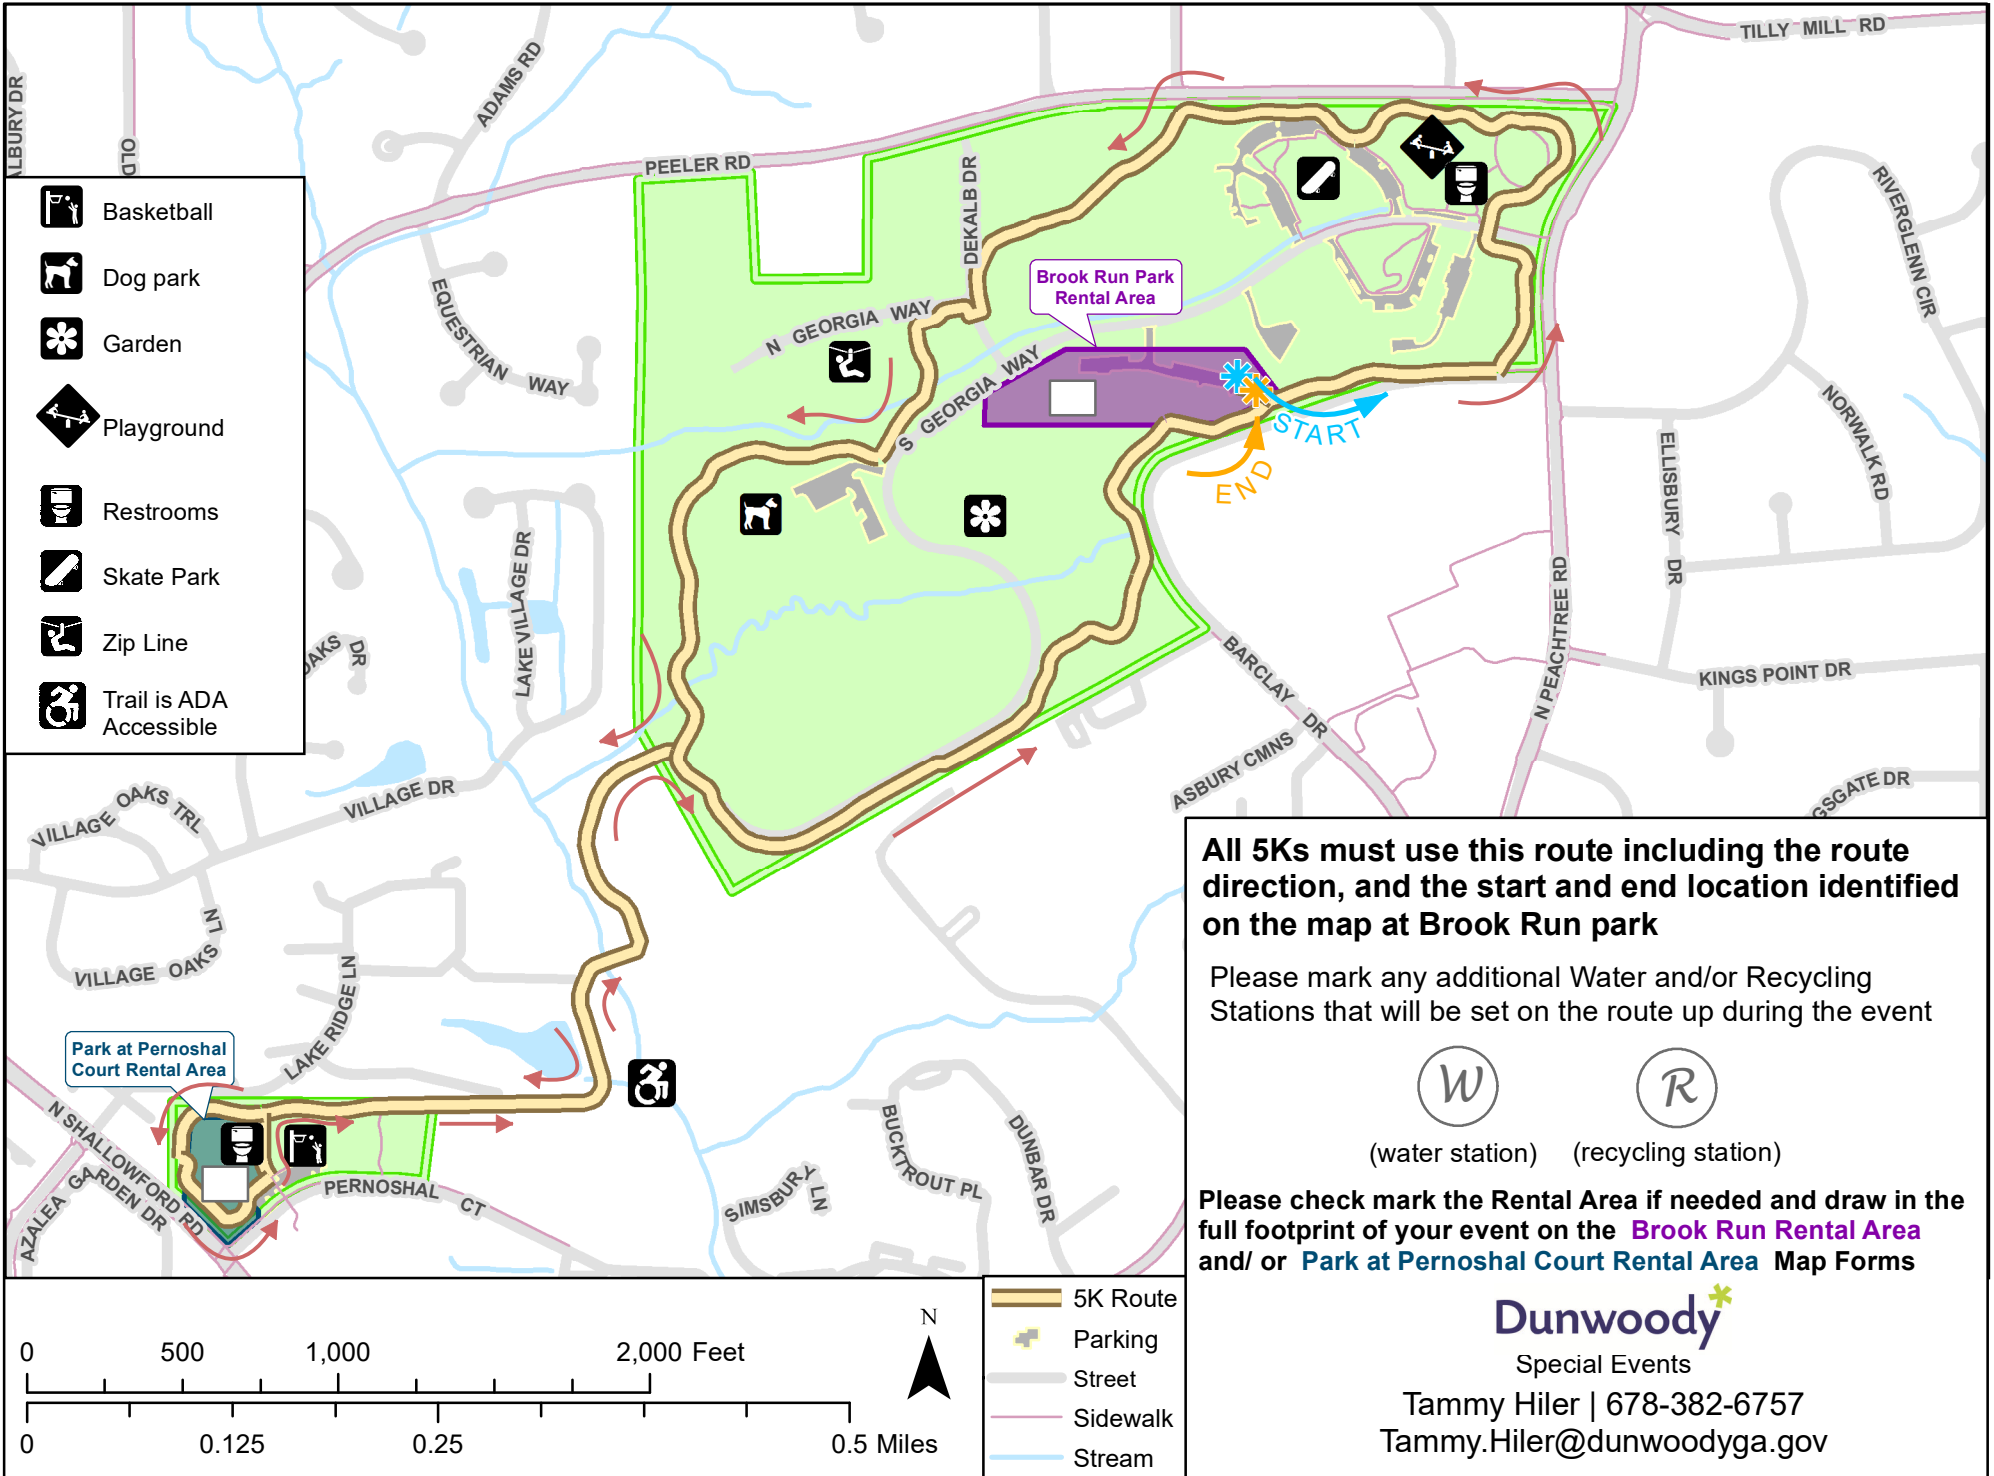

Official Dunwoody Certified 5K Map Form

All 5Ks must use this route including the route direction, and the start and end location identified on the map at Brook Run park

Please mark any additional Water and/or Recycling Stations that will be set on the route up during the event

Please check mark the Rental Area if needed and draw in the full footprint of your event on the Brook Run Rental Area and/ or Park at Pernoshal Court Rental Area Map Forms

Dunwoody
Special Events

Tammy Hiler | 678-382-6757
Tammy.Hiler@dunwoodyga.gov