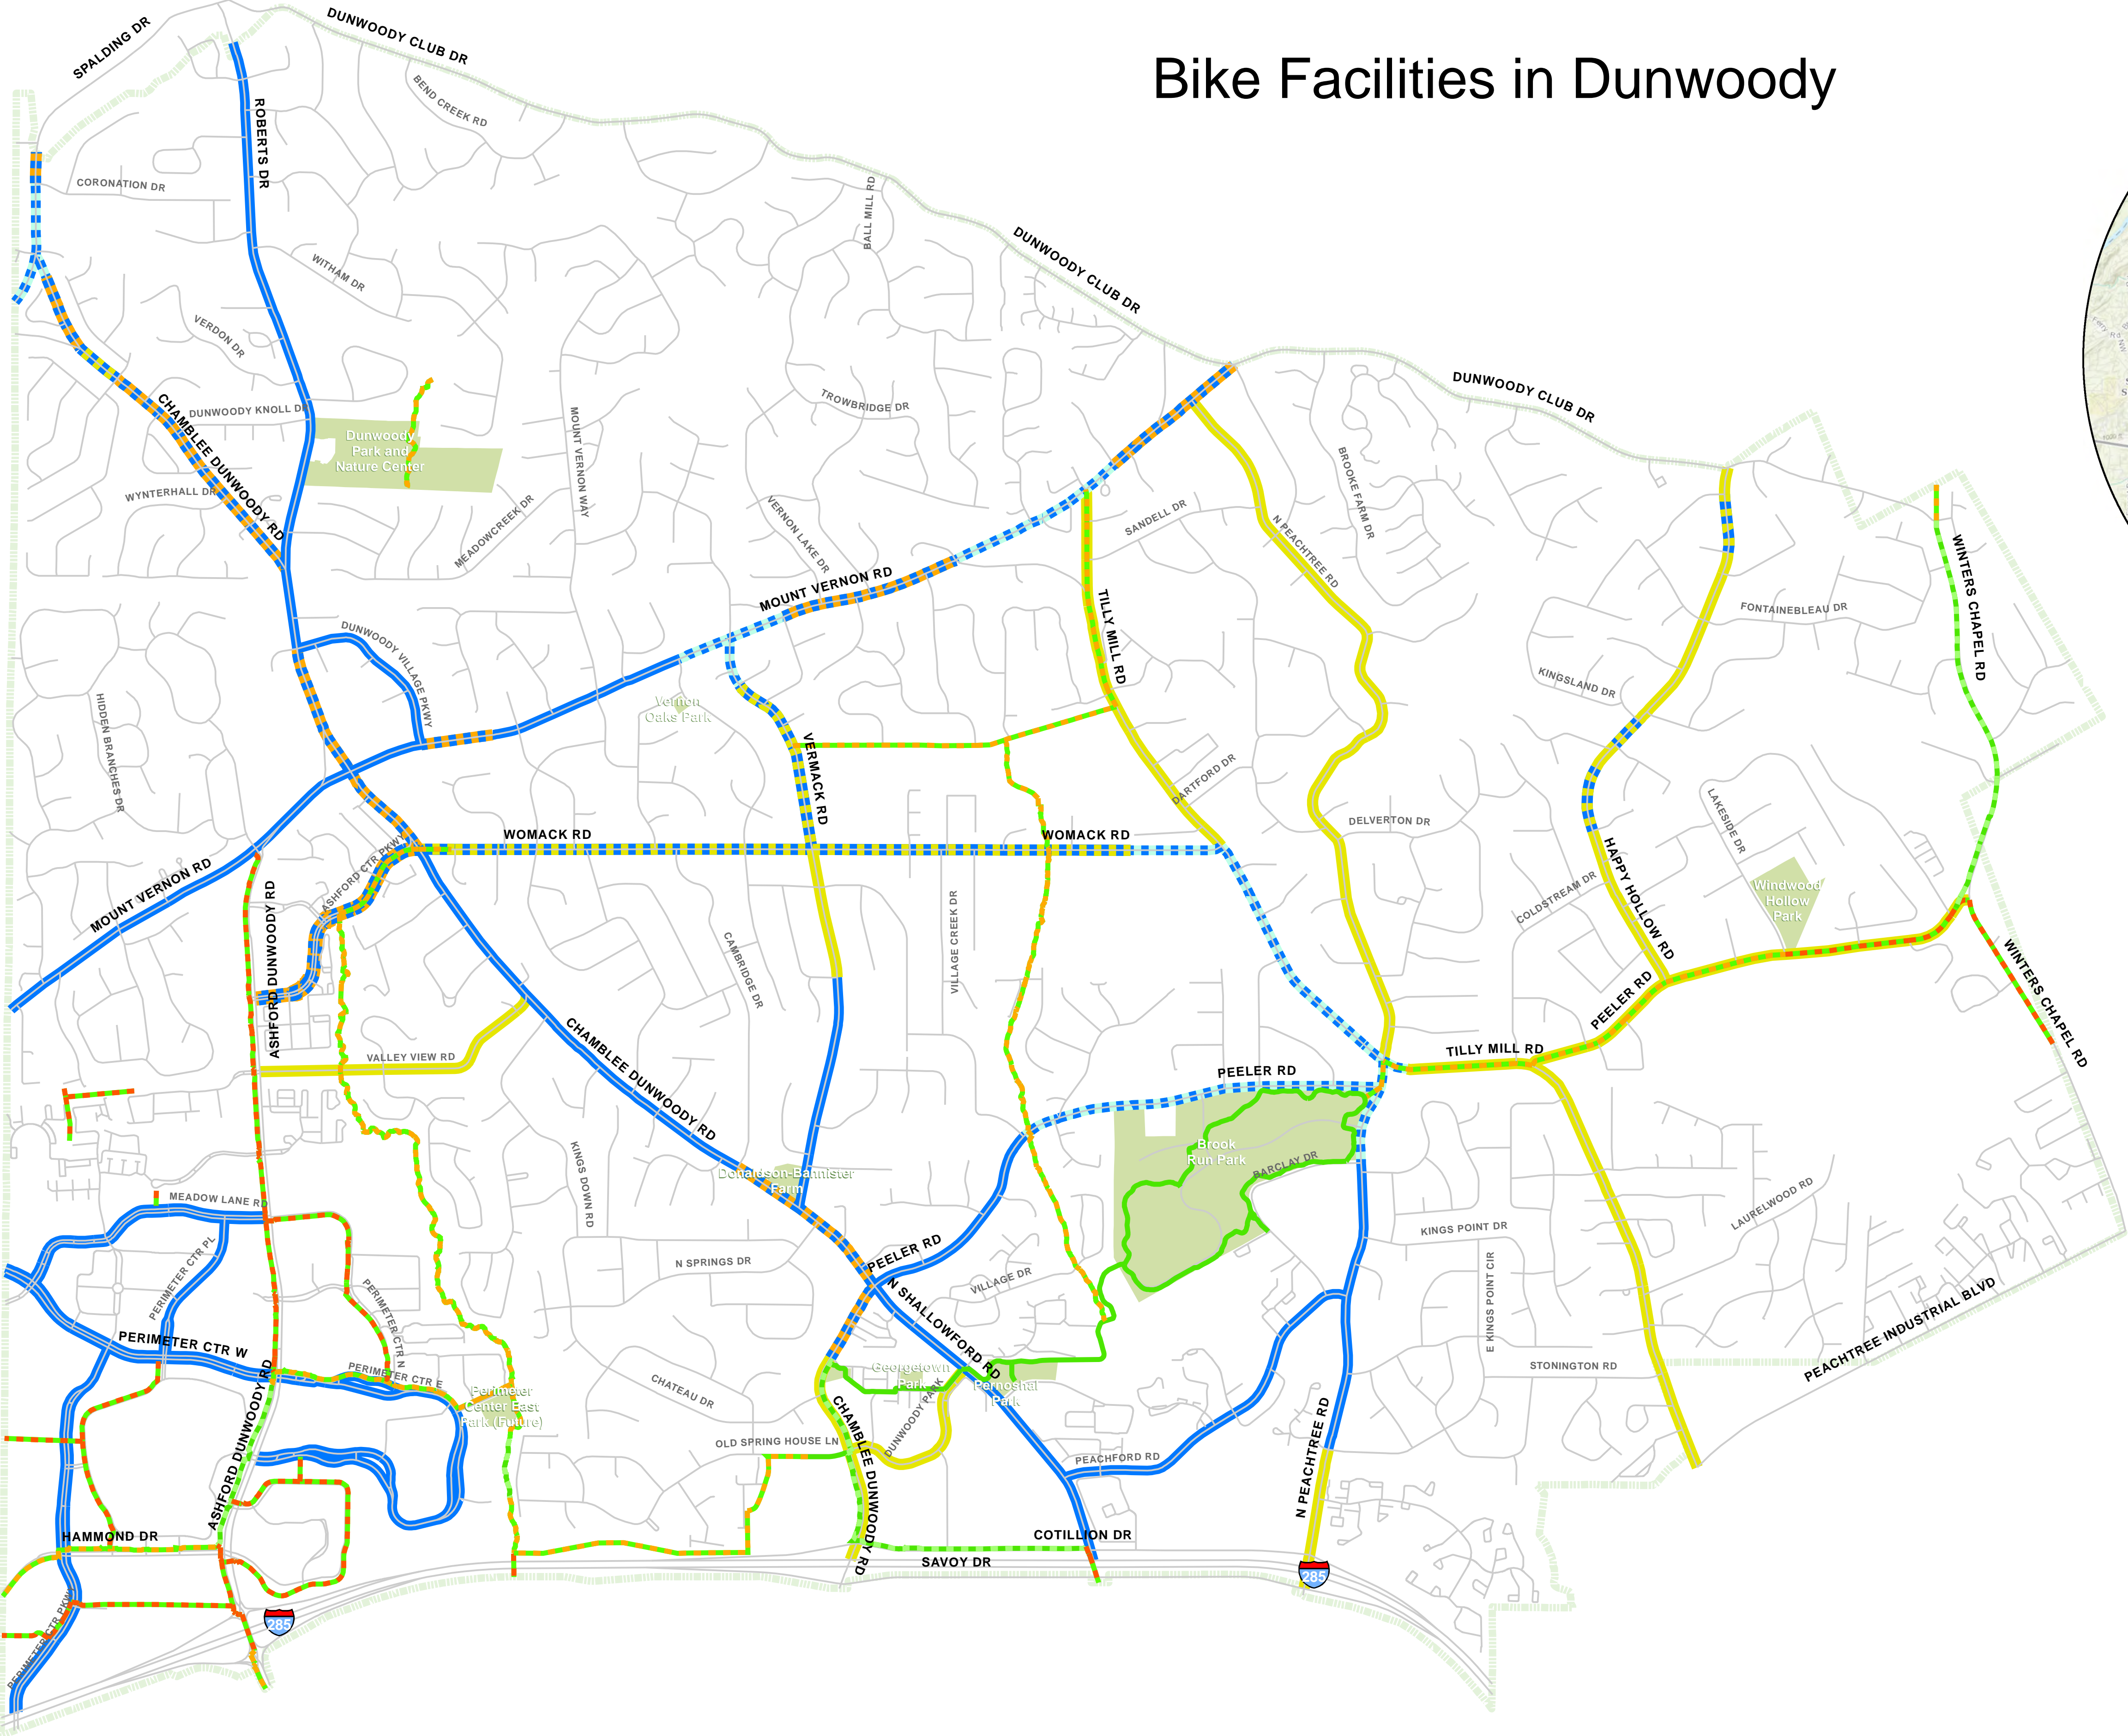

# Bike Facilities in Dunwoody

**Legend**

**Separated Bike Facility (Multi-Use)**

- Completed
- Programmed
- Planned
- Potential Future

**Bike Transportation**

- Existing/Completed Bike Lane
- Programmed Bike Lane
- Planned/Future Bike Lane
- Bike Route
- Bike Route - Width Suitable for Lane
- Street Centerline
- Dunwoody City Limits
- Park

**Dunwoody\***  
 \*Smart people - Smart city

Public Works  
 41 Perimeter Center East | Dunwoody, Georgia  
 Suite 250 | 30346-1902  
 678-382-6850 ~ www.dunwoodyga.gov