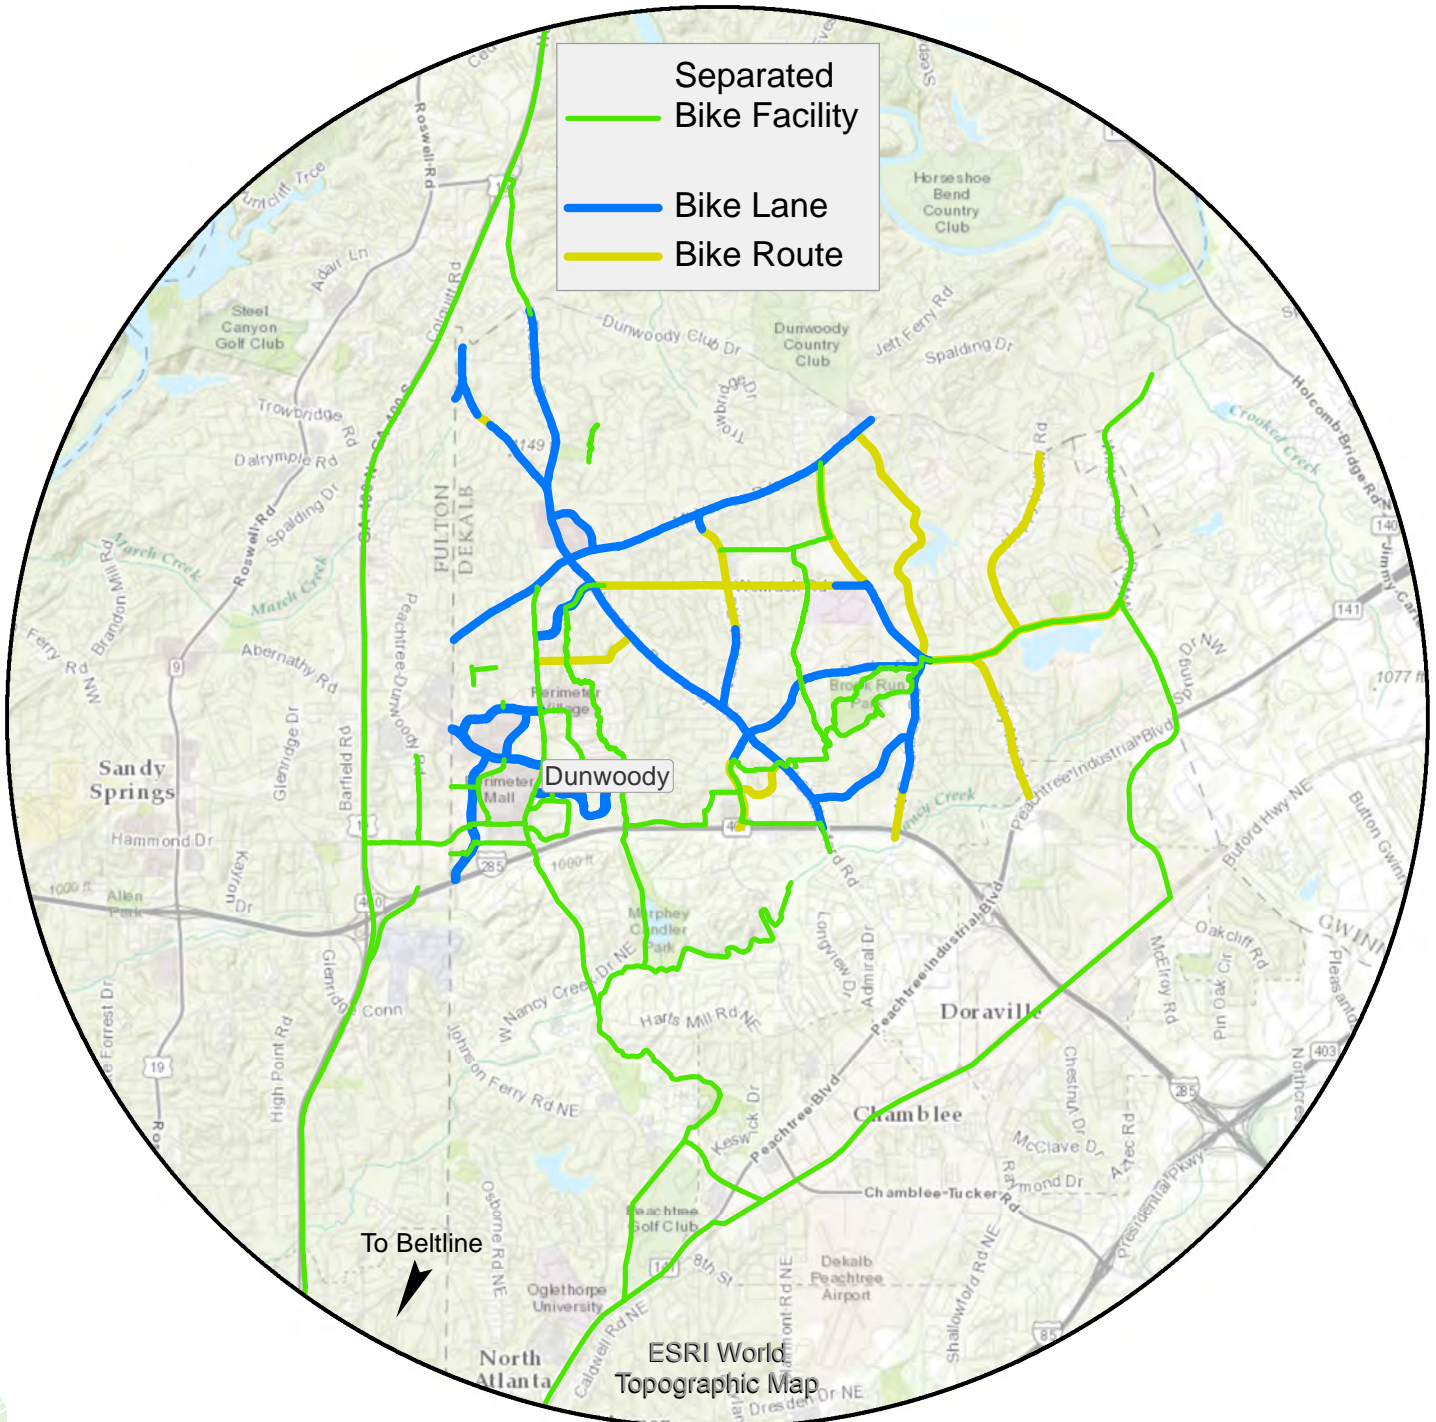

# Bike Facilities in Dunwoody

**Legend**

**Separated Bike Facility (Multi-Use)**

- Completed
- Programmed
- Planned
- Potential Future

**Bike Transportation**

- Existing/Completed Bike Lane
- Programmed Bike Lane
- Planned/Future Bike Lane
- Bike Route
- Bike Route - Width Suitable for Lane
- Street Centerline
- Dunwoody City Limits
- Park