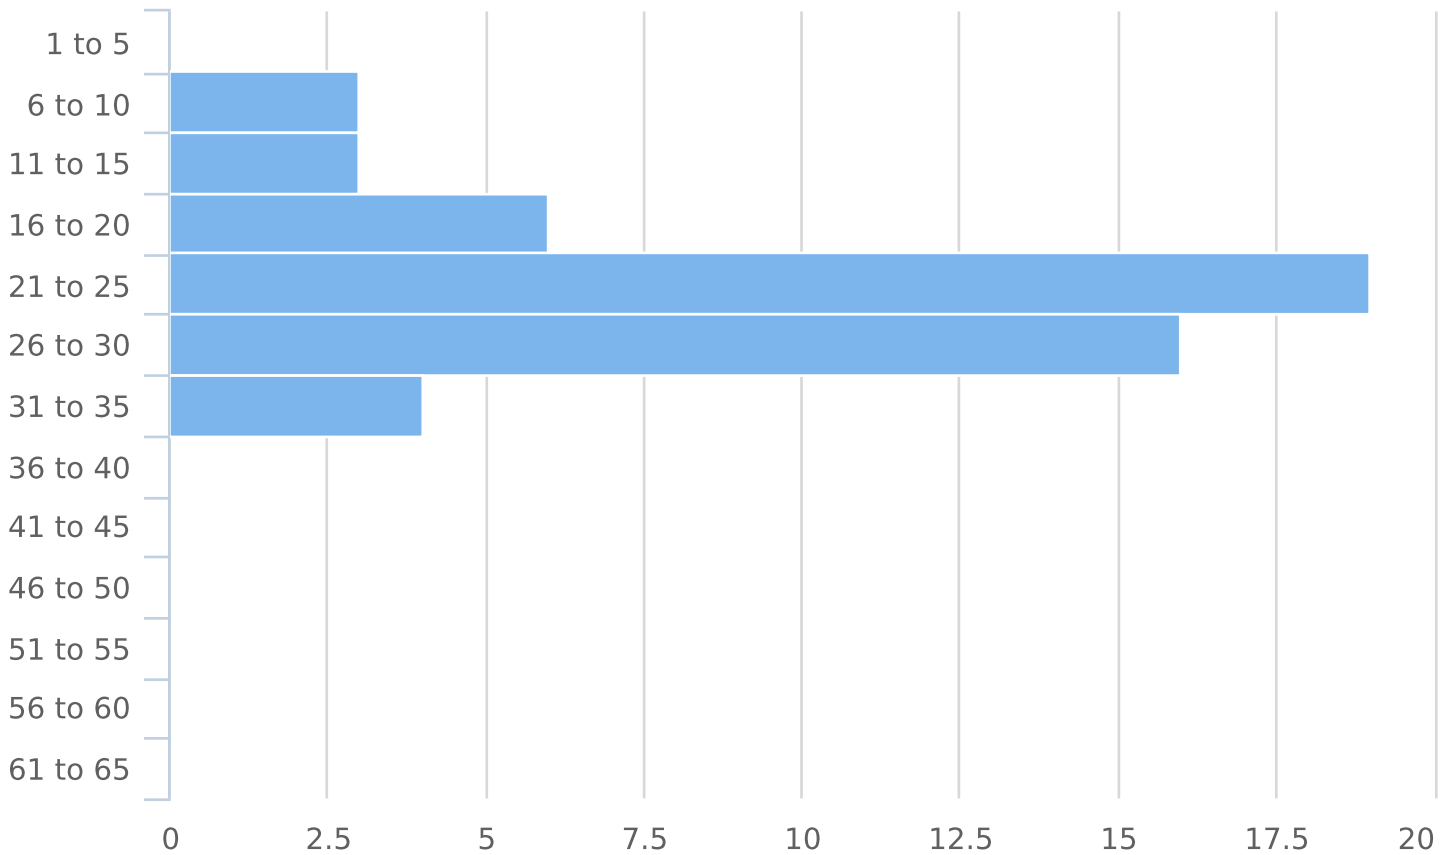

Time View: By Hour (Avg Volumes)

Speed Bins: Size 5, Range 1 to 65

Site: 1651 Chateau Drive, EB

Time of Day: 0:00 to 23:59

Dates: 5/15/2018 to 6/7/2018

Average Vehicles by Speed Bin

Average Volume by Hour

Generated by Jason Dove from City of Dunwoody on Jun 8, 2018 at 8:44:49 AM

Time View: By Day of Week (Avg Volumes)

Speed Bins: Size 5, Range 1 to 65

Site: 1651 Chateau Drive, EB

Time of Day: 0:00 to 23:59

Dates: 5/15/2018 to 6/7/2018

Day of Week	00:00	01:00	02:00	03:00	04:00	05:00	06:00	07:00	08:00	09:00	10:00	11:00	12:00	13:00	14:00	15:00	16:00	17:00	18:00	19:00	20:00	21:00	22:00	23:00	Total
<b>Sun</b>	16	6	5	2	2	5	10	34	59	81	111	101	111	93	112	113	103	93	64	55	43	29	16	11	<b>1269</b>
<b>Mon</b>	3	2	1	0	4	6	30	65	92	74	72	65	64	69	71	71	89	105	73	57	38	16	10	6	<b>1082</b>
<b>Tue</b>	7	2	0	2	7	17	44	171	143	116	87	97	117	84	101	120	145	198	151	77	54	30	17	6	<b>1792</b>
<b>Wed</b>	3	1	0	1	9	53	58	102	118	84	55	71	102	84	69	93	121	174	112	54	50	26	12	9	<b>1456</b>
<b>Thu</b>	3	2	0	0	6	8	32	111	104	90	65	79	87	66	77	91	114	158	94	69	48	25	22	9	<b>1356</b>
<b>Fri</b>	4	5	1	0	4	11	29	100	115	92	75	94	81	88	99	84	114	92	73	47	45	28	26	8	<b>1317</b>
<b>Sat</b>	5	7	1	3	1	2	14	36	50	84	93	96	97	72	70	74	70	72	59	43	39	27	22	18	<b>1053</b>
<b>Avg #</b>	<b>6</b>	<b>4</b>	<b>1</b>	<b>1</b>	<b>5</b>	<b>15</b>	<b>31</b>	<b>88</b>	<b>97</b>	<b>89</b>	<b>80</b>	<b>86</b>	<b>94</b>	<b>79</b>	<b>86</b>	<b>92</b>	<b>108</b>	<b>127</b>	<b>89</b>	<b>57</b>	<b>45</b>	<b>26</b>	<b>18</b>	<b>10</b>	<b>1332</b>