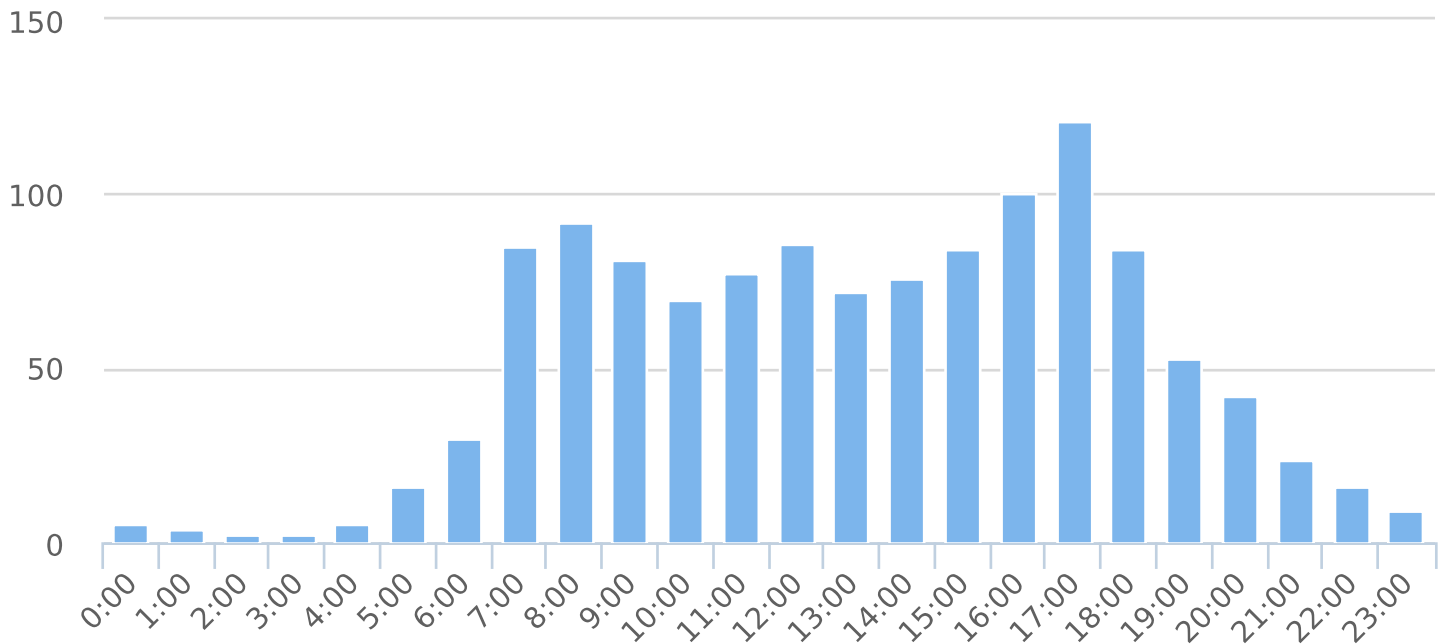

Time View: By Hour (Avg Volumes)

Speed Bins: Size 5, Range 1 to 65

Site: 1651 Chateau Drive, EB

Time of Day: 0:00 to 23:59

Dates: 5/15/2018 to 6/7/2018

Average Vehicles by Speed Bin

Average Volume by Hour

Generated by Jason Dove from City of Dunwoody on Jun 8, 2018 at 8:44:49 AM

Time View: By Day of Week (Avg Volumes)

Speed Bins: Size 5, Range 1 to 65

Site: 1651 Chateau Drive, EB

Time of Day: 0:00 to 23:59

Dates: 5/15/2018 to 6/7/2018

Day of Week	00:00	01:00	02:00	03:00	04:00	05:00	06:00	07:00	08:00	09:00	10:00	11:00	12:00	13:00	14:00	15:00	16:00	17:00	18:00	19:00	20:00	21:00	22:00	23:00	Total
<b>Sun</b>	16	6	5	2	2	5	10	34	59	81	111	101	111	93	112	113	103	93	64	55	43	29	16	11	<b>1269</b>
<b>Mon</b>	3	2	1	0	4	6	30	65	92	74	72	65	64	69	71	71	89	105	73	57	38	16	10	6	<b>1082</b>
<b>Tue</b>	7	2	0	2	7	17	44	171	143	116	87	97	117	84	101	120	145	198	151	77	54	30	17	6	<b>1792</b>
<b>Wed</b>	3	1	0	1	9	53	58	102	118	84	55	71	102	84	69	93	121	174	112	54	50	26	12	9	<b>1456</b>
<b>Thu</b>	3	2	0	0	6	8	32	111	104	90	65	79	87	66	77	91	114	158	94	69	48	25	22	9	<b>1356</b>
<b>Fri</b>	4	5	1	0	4	11	29	100	115	92	75	94	81	88	99	84	114	92	73	47	45	28	26	8	<b>1317</b>
<b>Sat</b>	5	7	1	3	1	2	14	36	50	84	93	96	97	72	70	74	70	72	59	43	39	27	22	18	<b>1053</b>
<b>Avg #</b>	<b>6</b>	<b>4</b>	<b>1</b>	<b>1</b>	<b>5</b>	<b>15</b>	<b>31</b>	<b>88</b>	<b>97</b>	<b>89</b>	<b>80</b>	<b>86</b>	<b>94</b>	<b>79</b>	<b>86</b>	<b>92</b>	<b>108</b>	<b>127</b>	<b>89</b>	<b>57</b>	<b>45</b>	<b>26</b>	<b>18</b>	<b>10</b>	<b>1332</b>