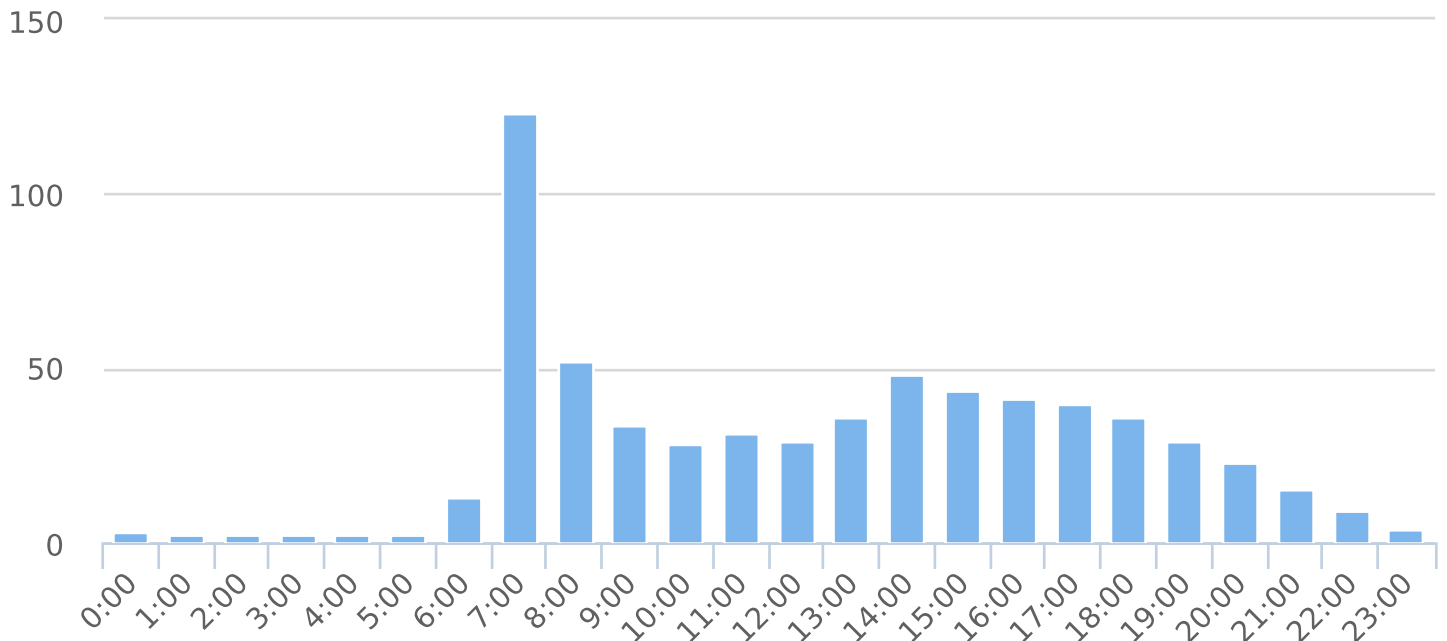

Average Volume by Hour