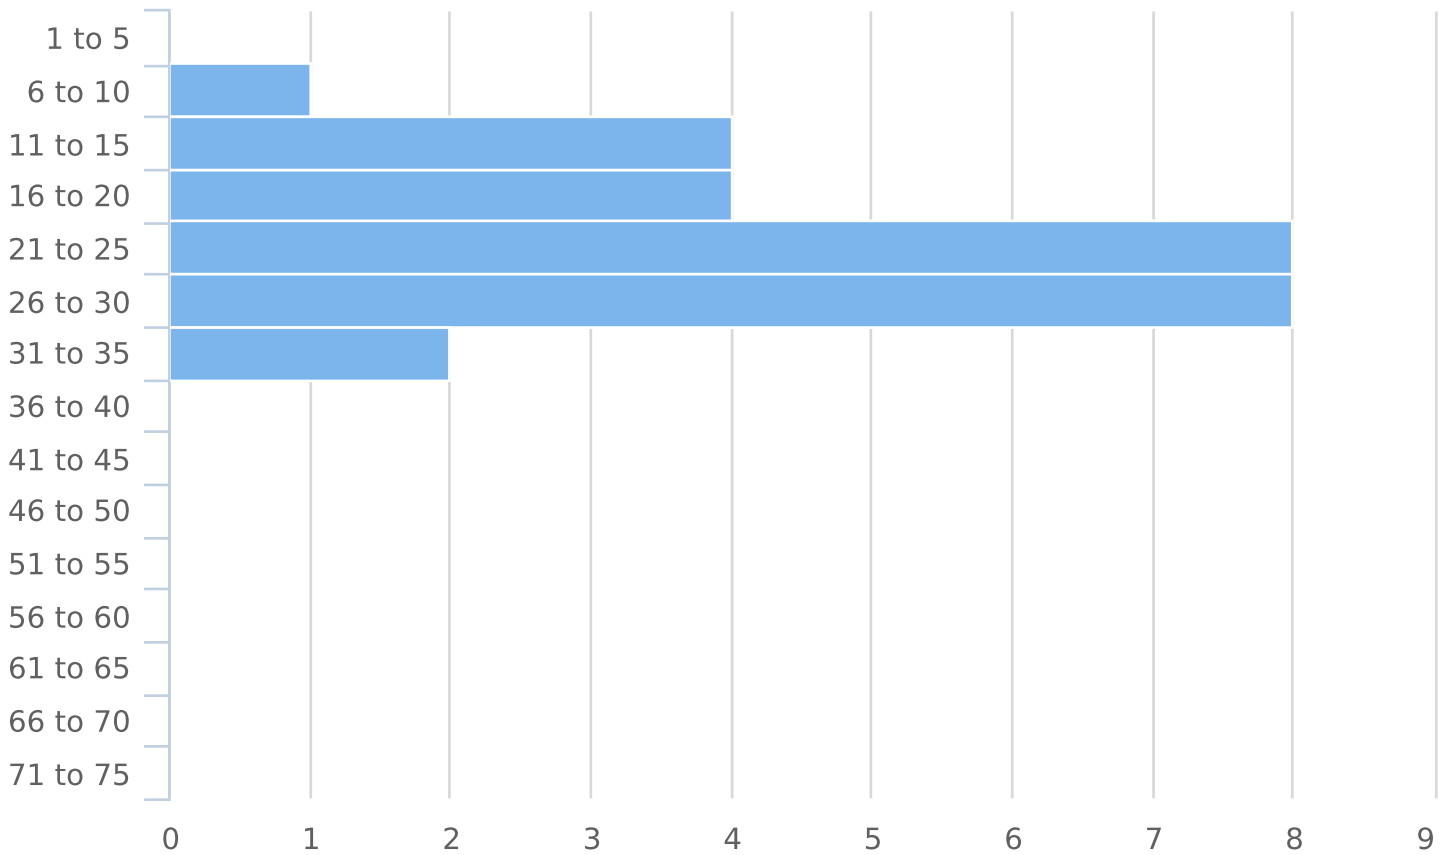

Maximum Speed: 59.0

Display Status: Speed Display

Average Volume per Day: 635.4

Total Volume: 19063.0

Time View: By Hour (Avg Volumes)

Speed Bins: Size 5, Range 1 to 75

Site: Meadowlake Drive, SB

Time of Day: 0:00 to 23:59

Dates: 3/13/2018 to 4/11/2018

Average Vehicles by Speed Bin

Average Volume by Hour

Generated by Jason Dove from City of Dunwoody on Apr 12, 2018 at 3:31:11 PM

Time View: By Date (Total Volumes)

Speed Bins: Size 5, Range 1 to 75