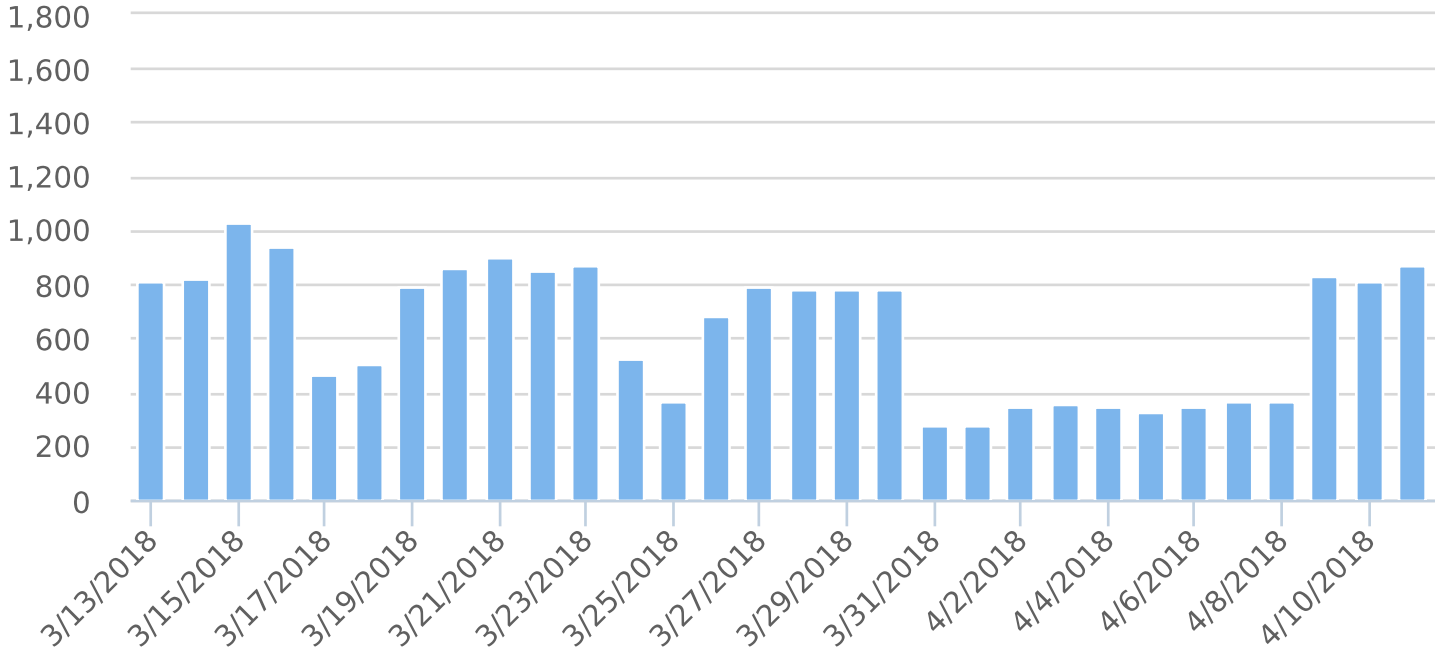

Generated by Jason Dove from City of Dunwoody on Apr 12, 2018 at 3:31:11 PM

Time View: By Date (Total Volumes)

Speed Bins: Size 5, Range 1 to 75

Site: Meadowlake Drive, SB

Time of Day: 0:00 to 23:59

Dates: 3/13/2018 to 4/11/2018

## Volume by Date

Generated by Jason Dove from City of Dunwoody on Apr 12, 2018 at 3:29:51 PM

Time View: By Day of Week (Avg Volumes)

Speed Bins: Size 5, Range 1 to 75

Site: Meadowlake Drive, SB

Time of Day: 0:00 to 23:59

Dates: 3/13/2018 to 4/11/2018

Day of Week	00:00	01:00	02:00	03:00	04:00	05:00	06:00	07:00	08:00	09:00	10:00	11:00	12:00	13:00	14:00	15:00	16:00	17:00	18:00	19:00	20:00	21:00	22:00	23:00	Total
<b>Sun</b>	4	0	1	1	1	2	4	6	13	25	28	37	47	45	44	38	41	45	40	36	23	17	6	1	<b>505</b>
<b>Mon</b>	0	0	1	0	0	3	21	219	93	49	40	44	23	34	54	58	47	51	49	40	27	19	11	5	<b>889</b>
<b>Tue</b>	2	0	0	0	1	1	22	216	92	45	39	47	39	51	61	63	52	43	35	37	37	15	9	2	<b>907</b>
<b>Wed</b>	0	0	0	0	0	1	18	171	68	43	29	24	25	33	55	46	51	46	42	35	27	17	8	5	<b>744</b>
<b>Thu</b>	0	1	0	0	1	1	16	156	58	34	27	34	32	55	64	51	51	51	41	26	19	16	9	4	<b>744</b>
<b>Fri</b>	2	0	1	0	0	2	17	151	55	47	34	41	41	34	52	49	40	39	36	32	27	19	11	6	<b>735</b>
<b>Sat</b>	5	2	1	1	0	1	2	15	17	18	13	18	25	33	38	37	31	39	32	27	16	16	13	8	<b>405</b>
<b>Avg #</b>	<b>2</b>	<b>0</b>	<b>1</b>	<b>0</b>	<b>0</b>	<b>2</b>	<b>14</b>	<b>133</b>	<b>57</b>	<b>37</b>	<b>30</b>	<b>35</b>	<b>33</b>	<b>41</b>	<b>53</b>	<b>49</b>	<b>45</b>	<b>45</b>	<b>39</b>	<b>33</b>	<b>25</b>	<b>17</b>	<b>10</b>	<b>4</b>	<b>704</b>