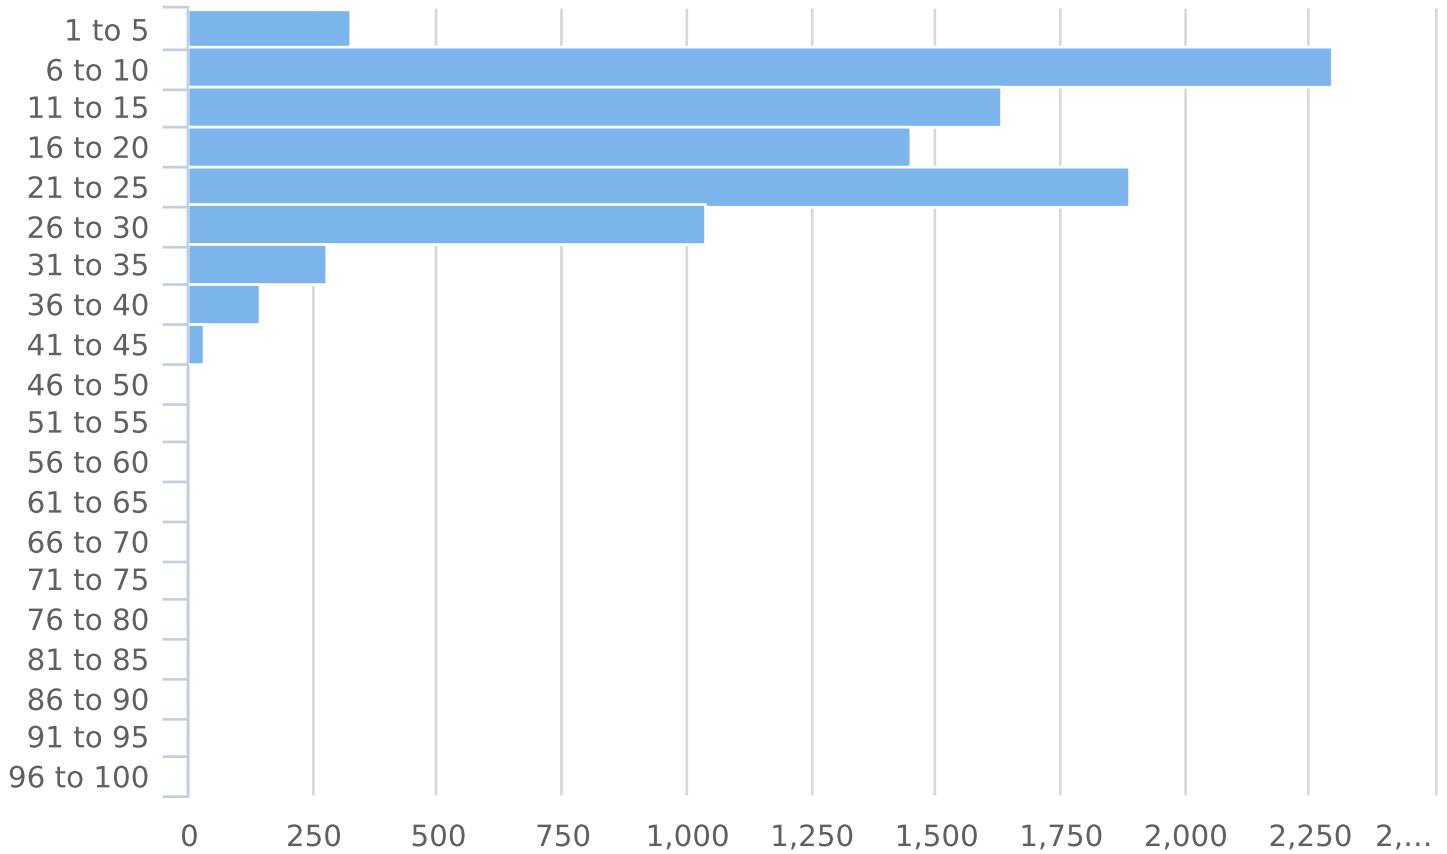

Generated by Jason Dove from City of Dunwoody on Jul 3, 2018 at 1:6:13 PM

Time View: By Hour (Total Volumes)
Speed Bins: Size 5, Range 1 to 100
Site: Leisure Drive at Leisure Court, NB

Time of Day: 0:00 to 23:59
Dates: 6/9/2018 to 7/2/2018

Total Vehicles by Speed Bin