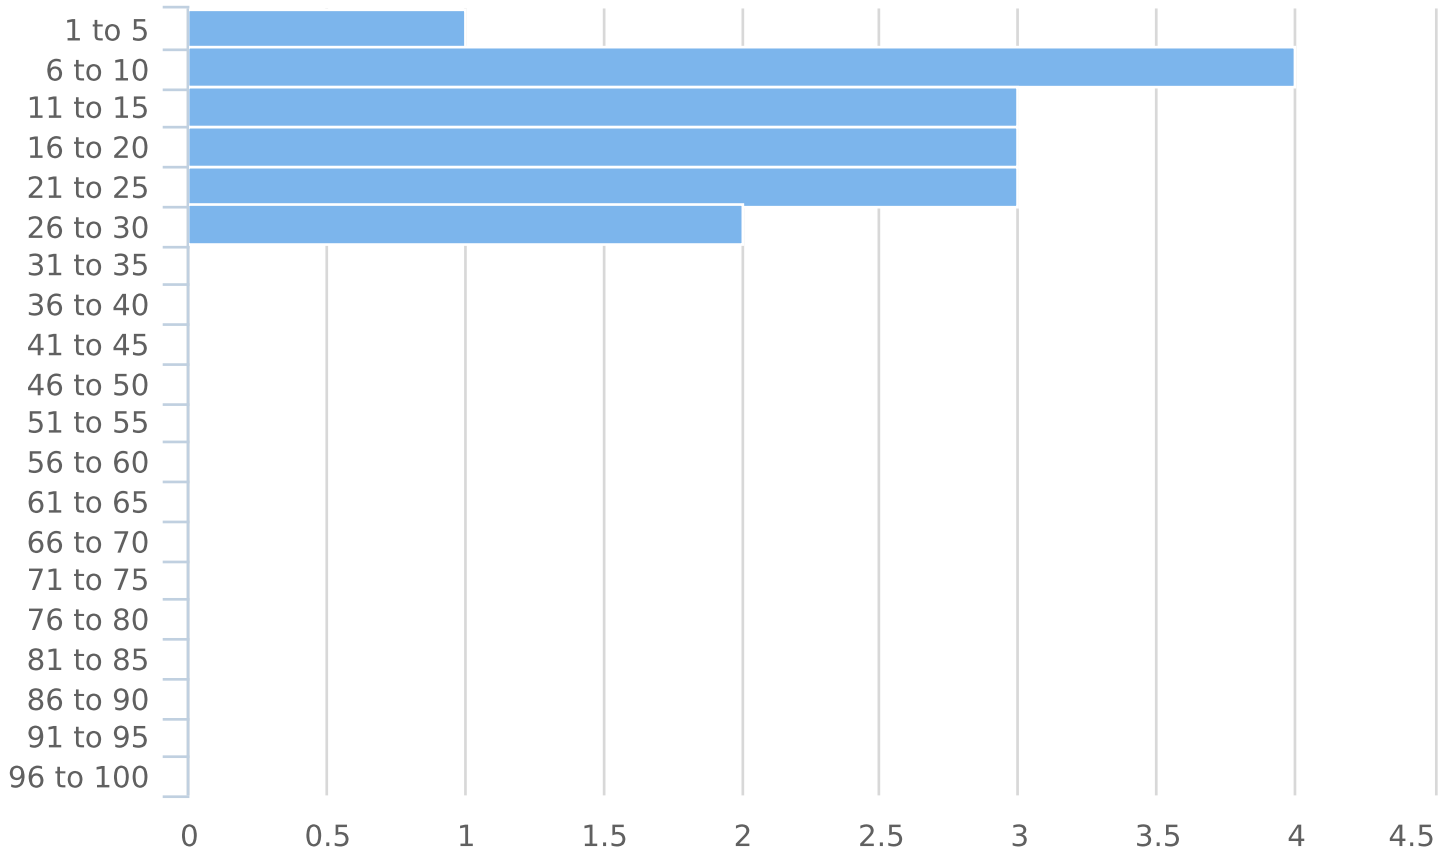

Generated by Jason Dove from City of Dunwoody on Jul 3, 2018 at 1:4:16 PM

Time View: By Hour (Avg Volumes)
Speed Bins: Size 5, Range 1 to 100
Site: Leisure Drive at Leisure Court, NB

Time of Day: 0:00 to 23:59
Dates: 6/9/2018 to 7/2/2018

Average Vehicles by Speed Bin