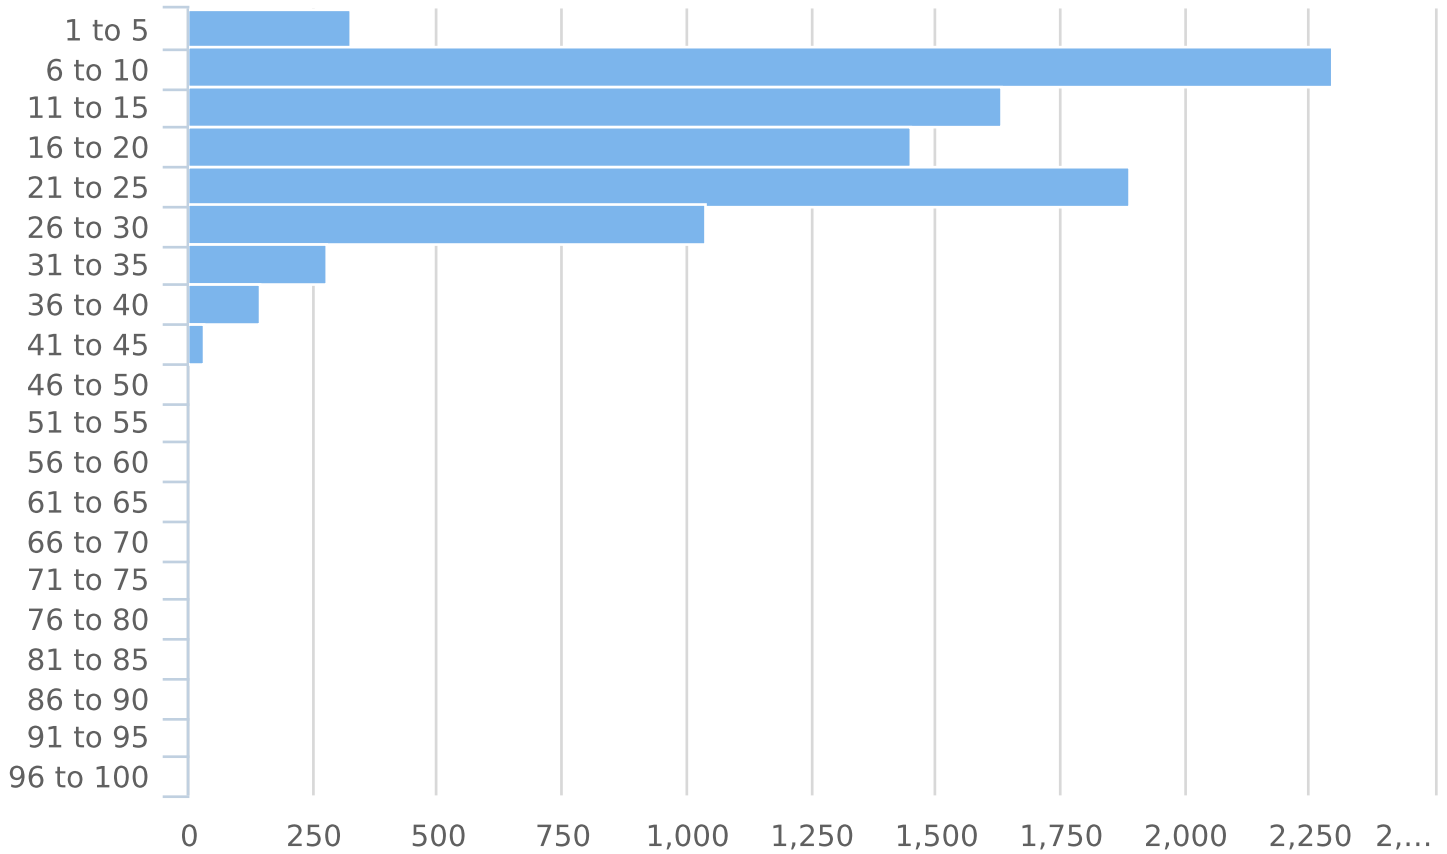

Generated by Jason Dove from City of Dunwoody on Jul 3, 2018 at 1:8:8 PM

Time View: By Date (Total Volumes)
Speed Bins: Size 5, Range 1 to 100
Site: Leisure Drive at Leisure Court, NB

Time of Day: 0:00 to 23:59
Dates: 6/9/2018 to 7/2/2018

Total Vehicles by Speed Bin