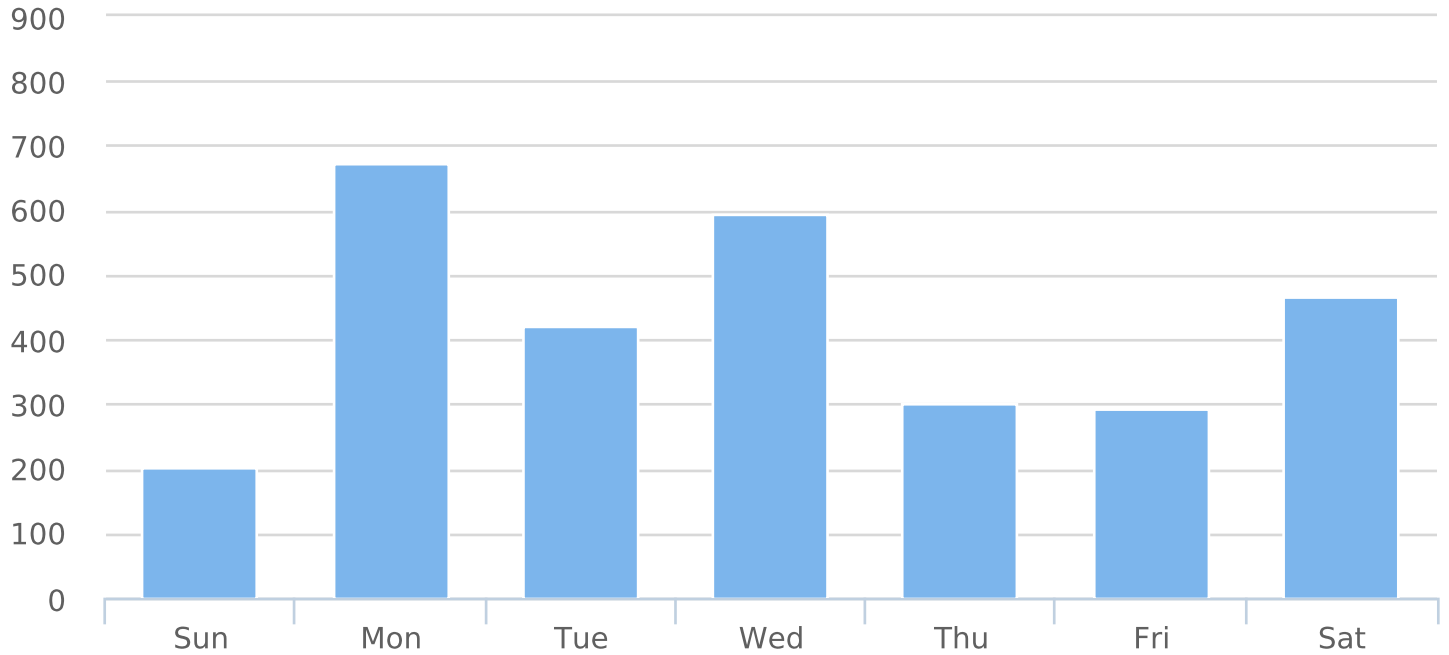

Generated by Jason Dove from City of Dunwoody on Jul 3, 2018 at 1:38:44 PM

Time View: By Day of Week (Avg Volumes)

Speed Bins: Size 5, Range 1 to 100

Site: Leisure Drive at Leisure Court, NB

Time of Day: 0:00 to 23:59

Dates: 6/9/2018 to 7/2/2018

Day of Week	00:00	01:00	02:00	03:00	04:00	05:00	06:00	07:00	08:00	09:00	10:00	11:00	12:00	13:00	14:00	15:00	16:00	17:00	18:00	19:00	20:00	21:00	22:00	23:00	Total
Sun	3	1	1	1	1	1	2	2	7	9	13	15	17	15	16	20	17	10	16	10	11	10	5	2	201
Mon	2	0	0	1	1	2	335	14	16	16	17	16	19	26	21	27	39	38	29	23	12	15	2	3	675
Tue	3	0	0	0	2	4	6	16	31	17	21	25	23	23	21	36	37	38	43	35	14	23	5	3	422
Wed	2	2	0	0	1	1	278	11	14	14	12	17	18	20	21	23	27	27	26	17	17	14	11	21	595
Thu	1	1	1	0	0	3	5	5	11	12	13	15	19	19	18	40	26	31	23	20	18	11	5	5	302
Fri	3	1	0	0	1	2	2	8	15	18	17	19	17	13	18	19	28	43	23	11	15	12	4	4	292
Sat	4	1	2	0	1	1	231	2	7	16	16	21	16	20	17	18	17	15	14	11	12	13	8	6	465
Avg #	3	1	1	0	1	2	123	8	14	15	16	18	18	19	19	26	27	29	25	18	14	14	6	6	422

Generated by Jason Dove from City of Dunwoody on Jul 3, 2018 at 1:38:44 PM

Time View: By Day of Week (Avg Volumes)

Speed Bins: Size 5, Range 1 to 100

Site: Leisure Drive at Leisure Court, NB

Time of Day: 0:00 to 23:59

Dates: 6/9/2018 to 7/2/2018

Volume by Day