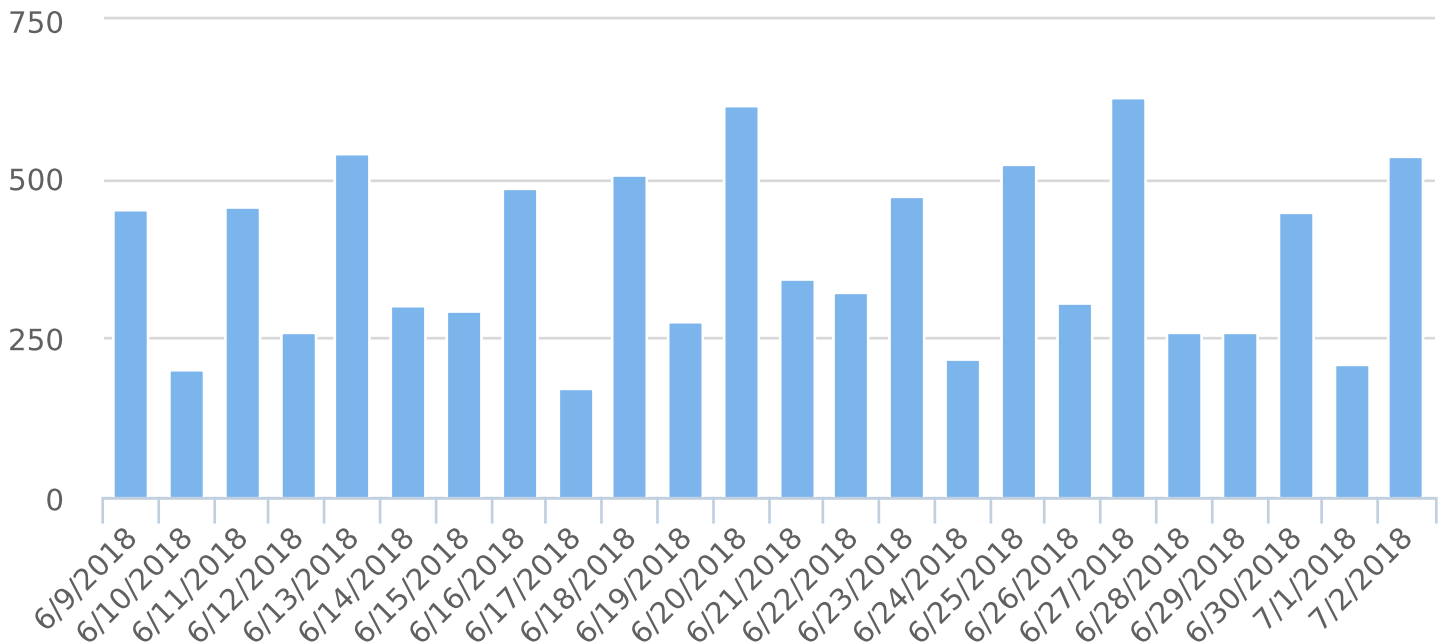

Total Volume by Date