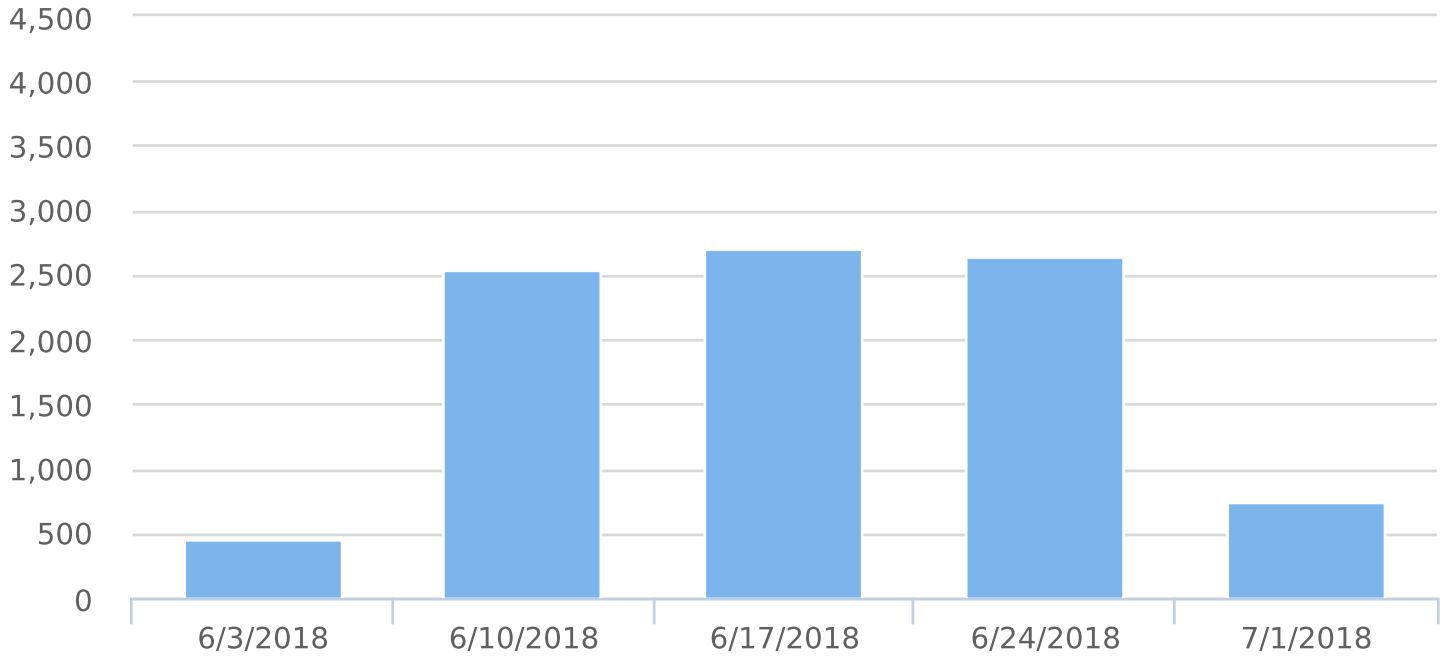

Generated by Jason Dove from City of Dunwoody on Jul 3, 2018 at 1:9:32 PM

Time View: By Week (Total Volumes)
Speed Bins: Size 5, Range 1 to 100
Site: Leisure Drive at Leisure Court, NB

Time of Day: 0:00 to 23:59
Dates: 6/9/2018 to 7/2/2018

Week	00:00	01:00	02:00	03:00	04:00	05:00	06:00	07:00	08:00	09:00	10:00	11:00	12:00	13:00	14:00	15:00	16:00	17:00	18:00	19:00	20:00	21:00	22:00	23:00	Total
6/3/2018	8	0	7	0	0	1	233	4	7	19	12	21	14	21	18	16	14	18	7	9	8	8	3	5	453
6/10/2018	14	7	0	1	3	13	765	63	75	78	117	98	101	109	118	153	169	193	146	106	79	82	35	18	2543
6/17/2018	15	5	2	0	4	14	784	39	86	103	87	118	139	130	106	190	157	196	179	119	97	69	43	29	2711
6/24/2018	15	7	5	4	7	10	759	44	97	89	88	127	102	128	135	150	182	142	135	99	96	102	40	81	2644
7/1/2018	5	2	0	2	2	1	261	12	16	21	32	30	37	27	31	44	44	40	38	33	28	30	7	4	747
Total #	57	21	14	7	16	39	2802	162	281	310	336	394	393	415	408	553	566	589	505	366	308	291	128	137	9098

Generated by Jason Dove from City of Dunwoody on Jul 3, 2018 at 1:9:32 PM

Time of Day: 0:00 to 23:59
Dates: 6/9/2018 to 7/2/2018

Time View: By Week (Total Volumes)
Speed Bins: Size 5, Range 1 to 100
Site: Leisure Drive at Leisure Court, NB

Volume by Week