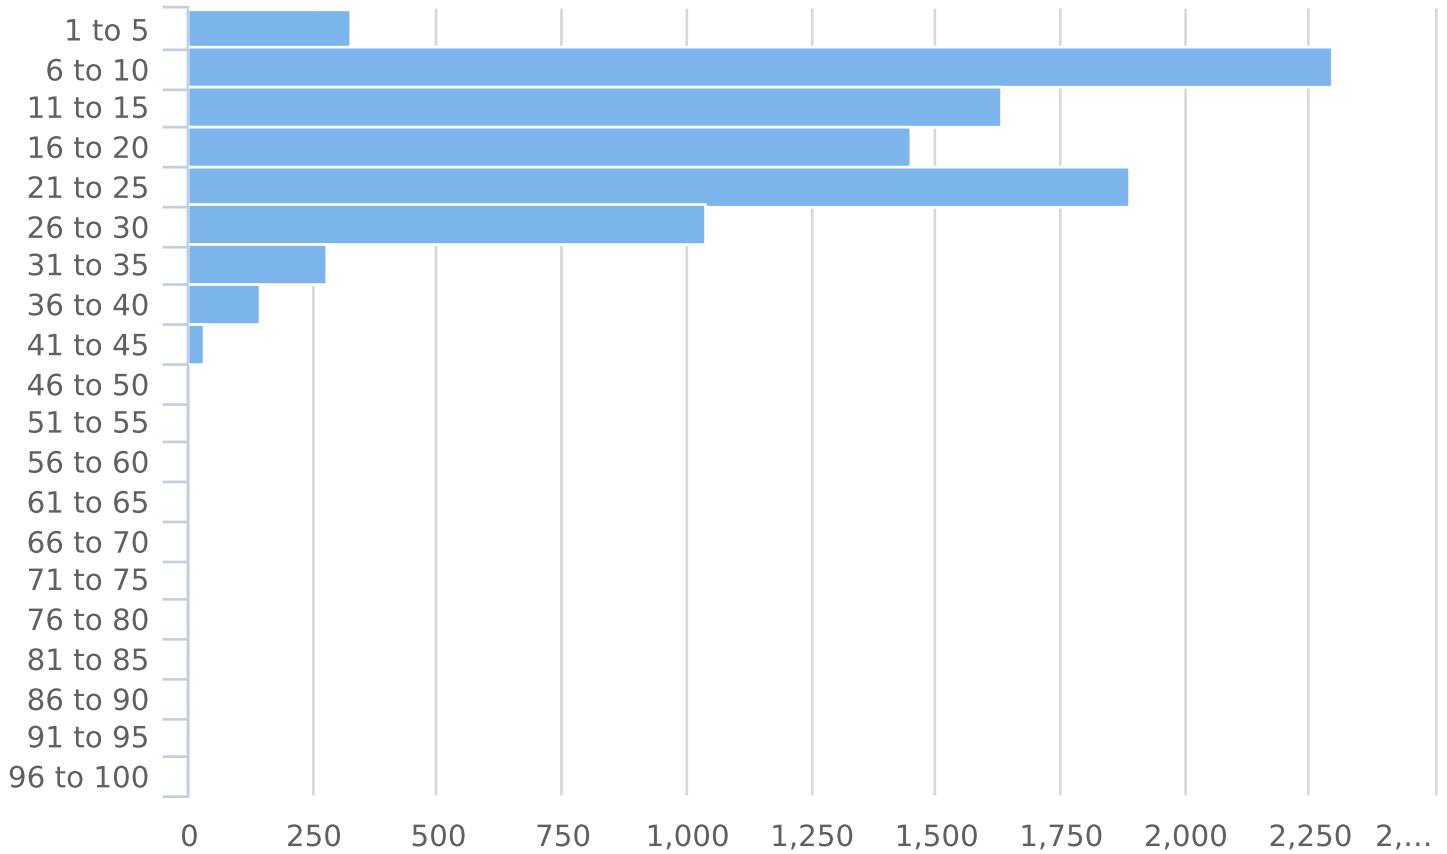

Time of Day: 0:00 to 23:59
Dates: 6/9/2018 to 7/2/2018

Week	00:00	01:00	02:00	03:00	04:00	05:00	06:00	07:00	08:00	09:00	10:00	11:00	12:00	13:00	14:00	15:00	16:00	17:00	18:00	19:00	20:00	21:00	22:00	23:00	Total
6/3/2018	8	0	7	0	0	1	233	4	7	19	12	21	14	21	18	16	14	18	7	9	8	8	3	5	453
6/10/2018	14	7	0	1	3	13	765	63	75	78	117	98	101	109	118	153	169	193	146	106	79	82	35	18	2543
6/17/2018	15	5	2	0	4	14	784	39	86	103	87	118	139	130	106	190	157	196	179	119	97	69	43	29	2711
6/24/2018	15	7	5	4	7	10	759	44	97	89	88	127	102	128	135	150	182	142	135	99	96	102	40	81	2644
7/1/2018	5	2	0	2	2	1	261	12	16	21	32	30	37	27	31	44	44	40	38	33	28	30	7	4	747
Total #	57	21	14	7	16	39	2802	162	281	310	336	394	393	415	408	553	566	589	505	366	308	291	128	137	9098

Volume by Week

Generated by Jason Dove from City of Dunwoody on Jul 3, 2018 at 1:8:57 PM

Time View: By Week (Total Volumes)
Speed Bins: Size 5, Range 1 to 100
Site: Leisure Drive at Leisure Court, NB

Time of Day: 0:00 to 23:59
Dates: 6/9/2018 to 7/2/2018

Week	Spd Lim	1 to 5	6 to 10	11 to 15	16 to 20	21 to 25	26 to 30	31 to 35	36 to 40	41 to 45	46 to 50	51 to 55	56 to 60	61 to 65	66 to 70	71 to 75	76 to 80	81 to 85	86 to 90	91 to 95	96 to 100	Avg Spd	Total #
6/3/2018	25	14	103	73	72	98	57	18	16	2	0	0	0	0	0	0	0	0	0	0	0	16.8	453
6/10/2018	25	73	603	469	436	552	288	70	46	6	0	0	0	0	0	0	0	0	0	0	0	16.7	2543
6/17/2018	25	112	701	518	440	510	308	84	30	8	0	0	0	0	0	0	0	0	0	0	0	16.8	2711
6/24/2018	25	105	691	451	364	569	310	91	48	14	1	0	0	0	0	0	0	0	0	0	0	16.7	2644
7/1/2018	25	20	200	124	138	163	75	18	7	2	0	0	0	0	0	0	0	0	0	0	0	16.7	747
Total #		324	2298	1635	1450	1892	1038	281	147	32	1	0	0	0	0	0	0	0	0	0	0	16.7	9098

Time of Day: 0:00 to 23:59
 Dates: 6/9/2018 to 7/2/2018

Time View: By Week (Total Volumes)
 Speed Bins: Size 5, Range 1 to 100
 Site: Leisure Drive at Leisure Court, NB

Total Vehicles by Speed Bin

Total Volume by Week