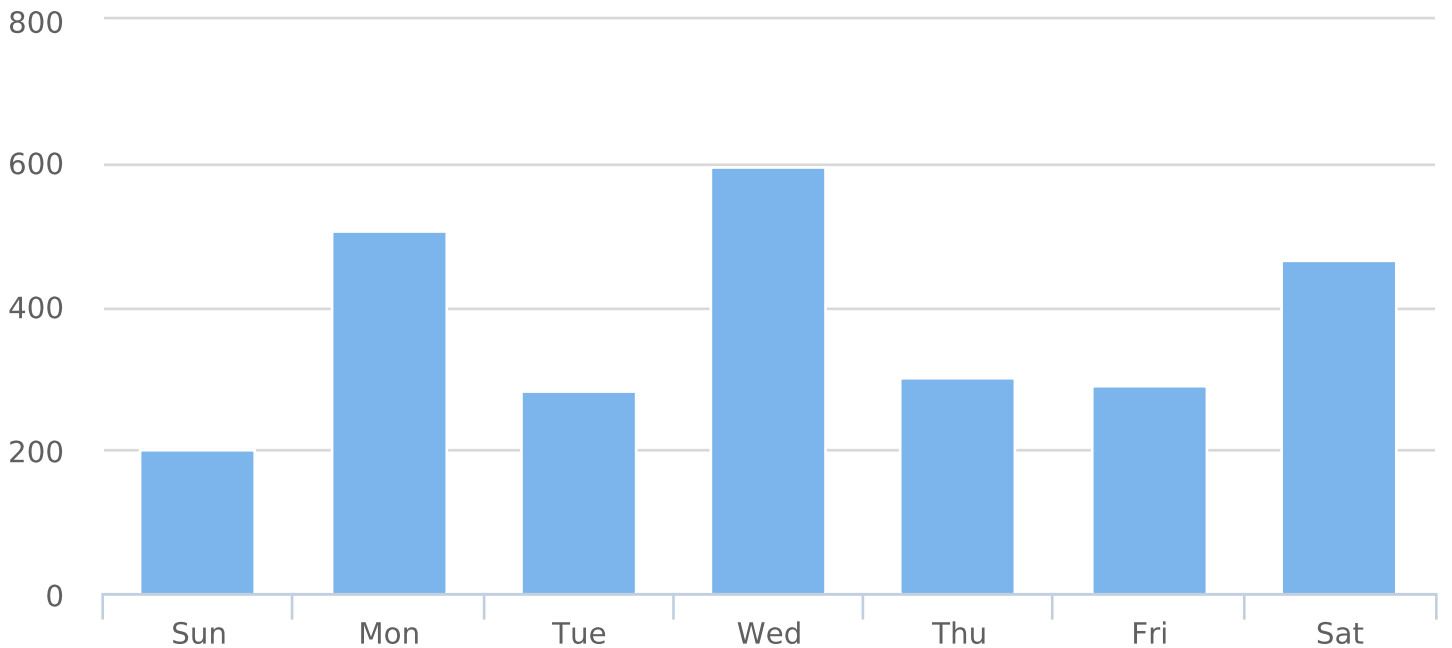

Average Volume by Day of Week