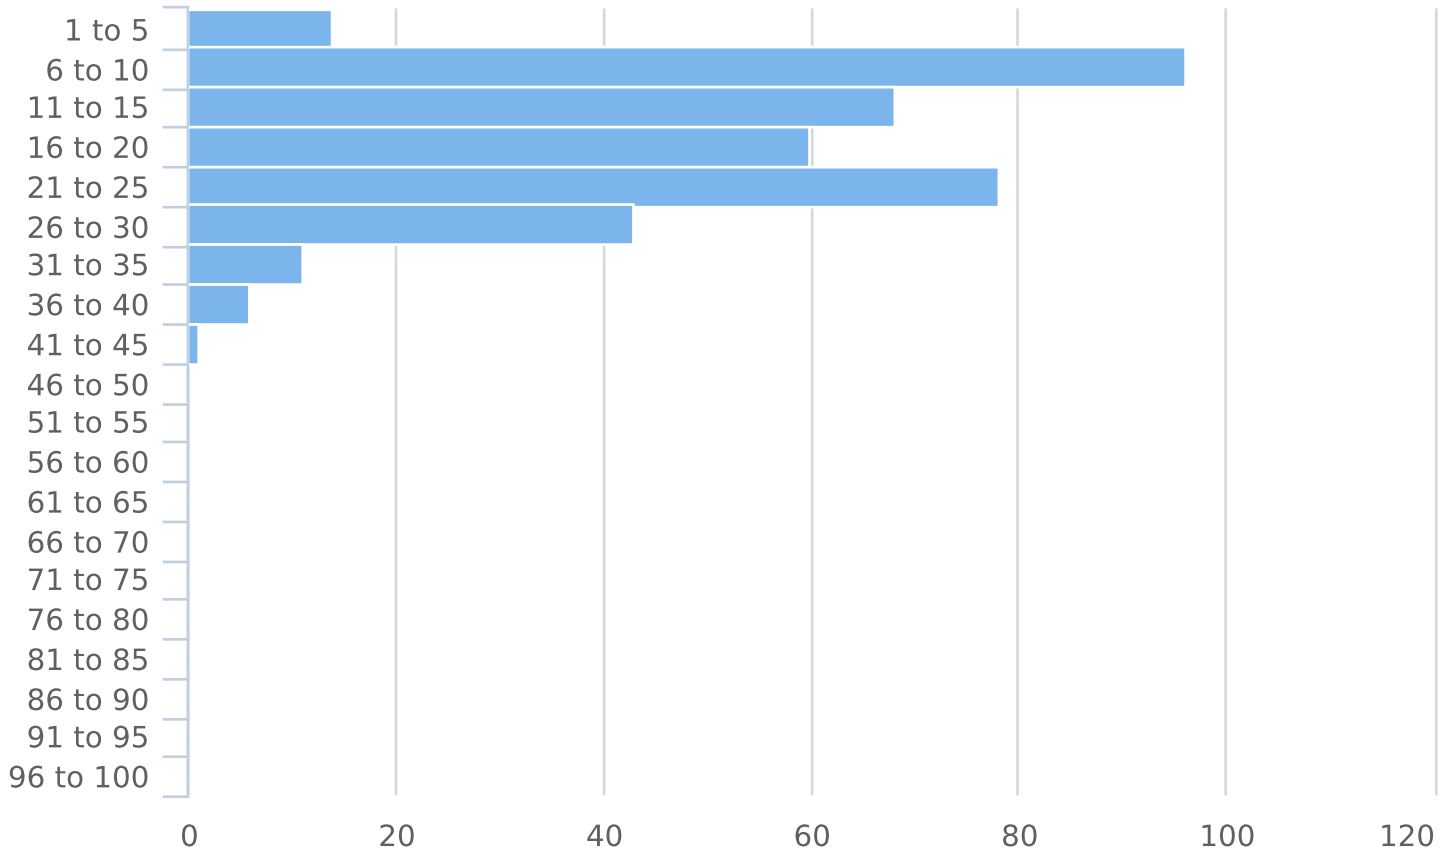

Generated by Jason Dove from City of Dunwoody on Jul 3, 2018 at 1:7:20 PM

Time View: By Day of Week (Avg Volumes)

Speed Bins: Size 5, Range 1 to 100

Site: Leisure Drive at Leisure Court, NB

Time of Day: 0:00 to 23:59

Dates: 6/9/2018 to 7/2/2018

Average Vehicles by Speed Bin