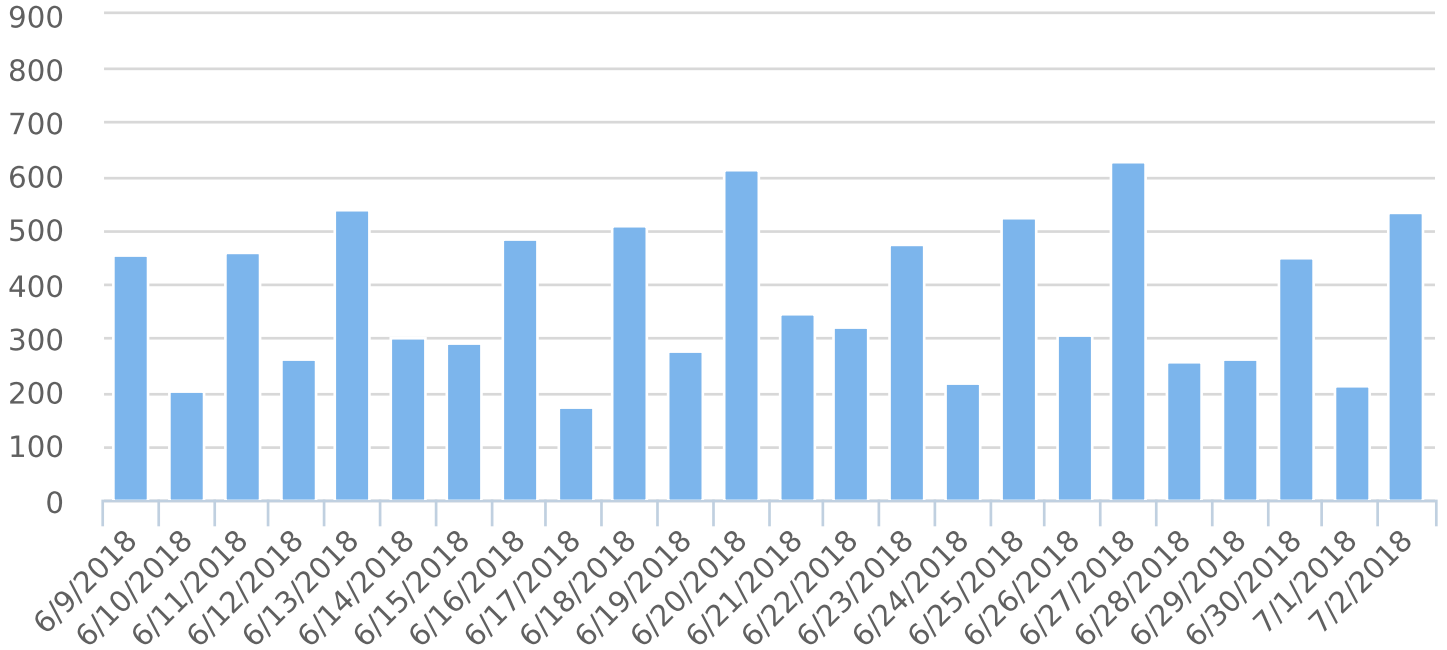

Volume By Time Report

Generated by Jason Dove from City of Dunwoody on Jul 3, 2018 at 1:10:14 PM

Time View: By Date (Total Volumes)

Speed Bins: Size 5, Range 1 to 100

Site: Leisure Drive at Leisure Court, NB

Time of Day: 0:00 to 23:59

Dates: 6/9/2018 to 7/2/2018

6/30/2018	1	3	2	0	0	1	218	0	7	12	14	21	13	15	25	19	23	5	18	12	16	11	4	8	448
7/1/2018	5	2	0	2	1	1	4	1	5	8	18	12	28	10	13	20	15	8	17	13	13	8	6	1	211
7/2/2018	0	0	0	0	1	0	257	11	11	13	14	18	9	17	18	24	29	32	21	20	15	22	1	3	536
Total #	57	21	14	7	16	39	2802	162	281	310	336	394	393	415	408	553	566	589	505	366	308	291	128	137	9098

Generated by Jason Dove from City of Dunwoody on Jul 3, 2018 at 1:10:14 PM

Time of Day: 0:00 to 23:59
Dates: 6/9/2018 to 7/2/2018

Time View: By Date (Total Volumes)
Speed Bins: Size 5, Range 1 to 100
Site: Leisure Drive at Leisure Court, NB

Volume by Date