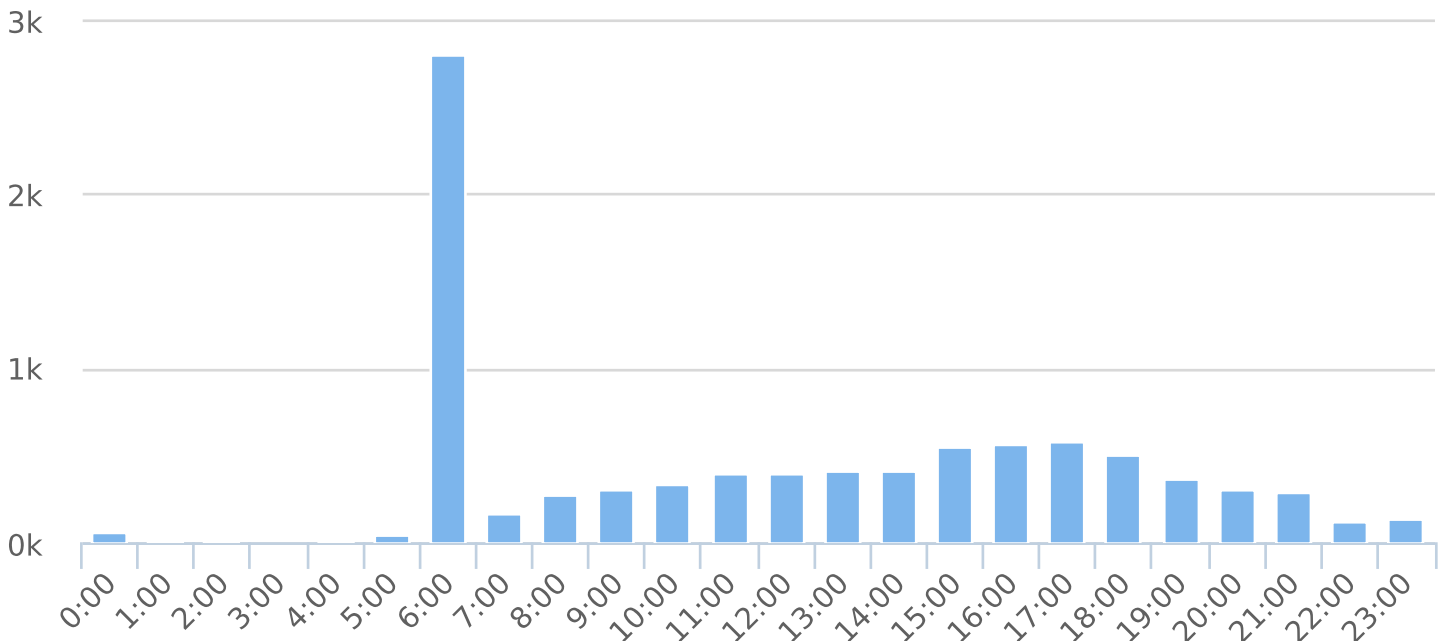

Total Volume by Hour