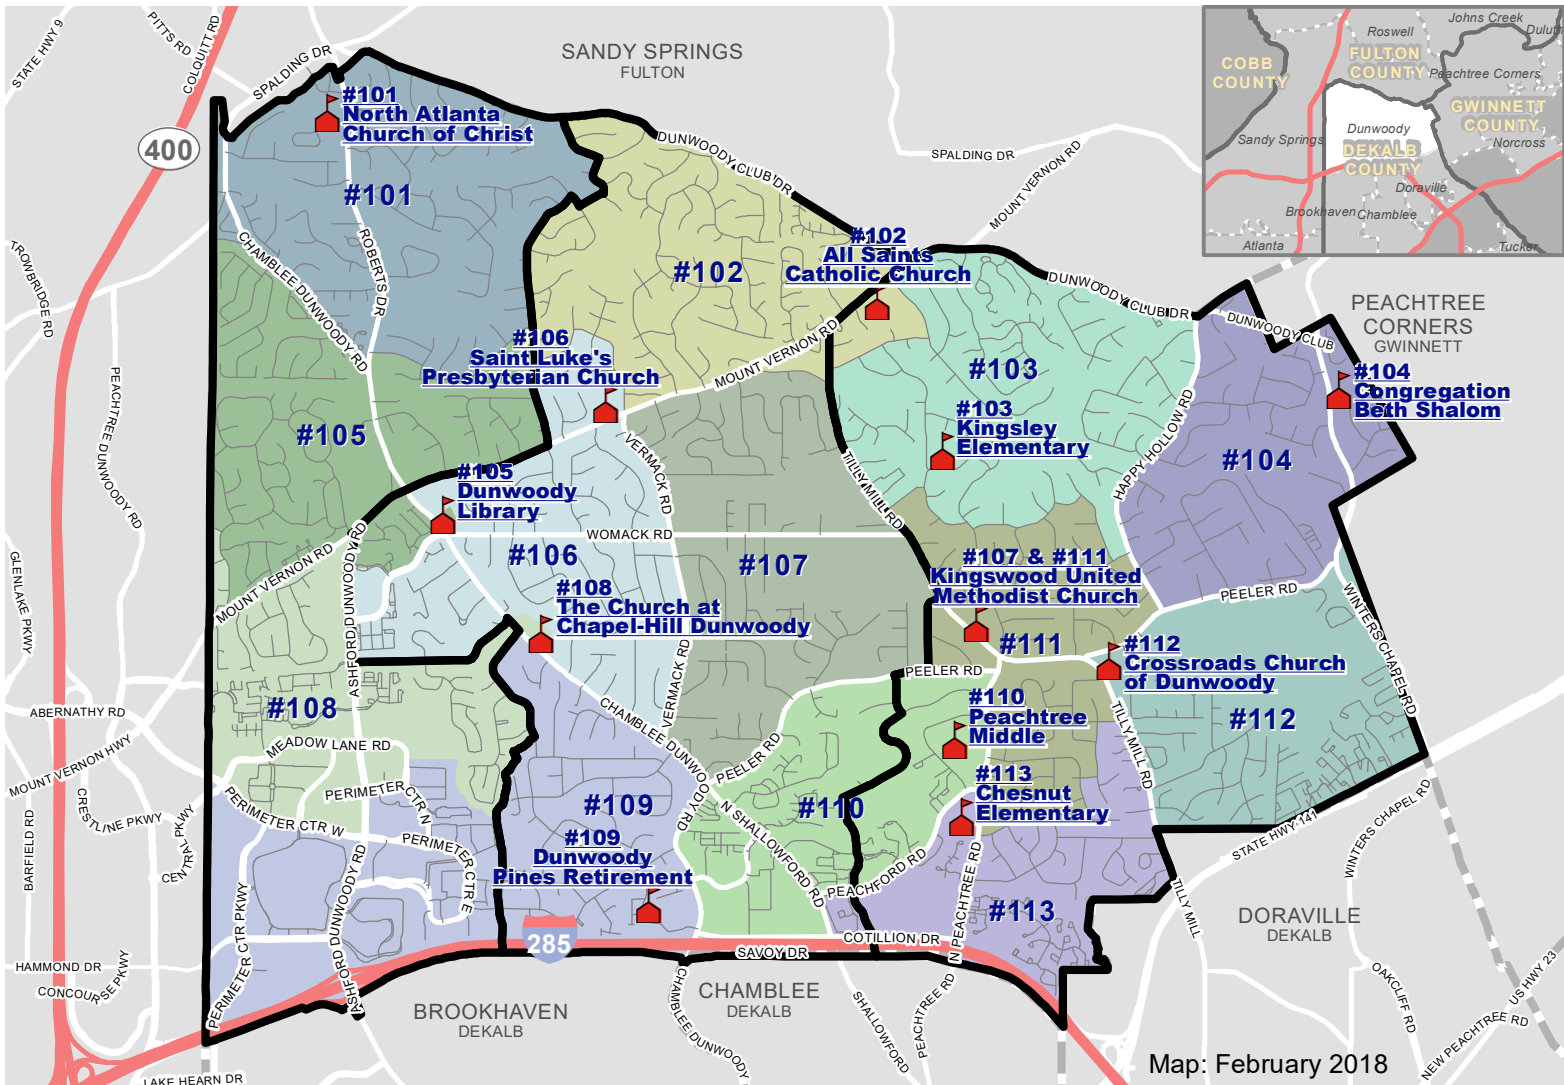

Dunwoody City Council Districts and Voting Precincts

Map: February 2018

Precinct #101 | Austin
North Atlanta Church of Christ
 5676 Roberts Dr, Dunwoody, GA 30338

Precinct #102 | Mount Vernon East
All Saints Catholic Church
 2443 Mt Vernon Rd, Dunwoody, GA 30338

Precinct #103 | Kingsley Elem
Kingsley Elementary School
 2051 Brendon Dr, Dunwoody, GA 30338

Precinct #104 | Winters Chapel
Congregation Beth Shalom
 5303 Winters Chapel Rd, Dunwoody, GA 30360

Precinct #105 | Dunwoody Library
Dekalb Public Library- Dunwoody
 5339 Chamblee Dunwoody Rd, Dunwoody, GA 30338